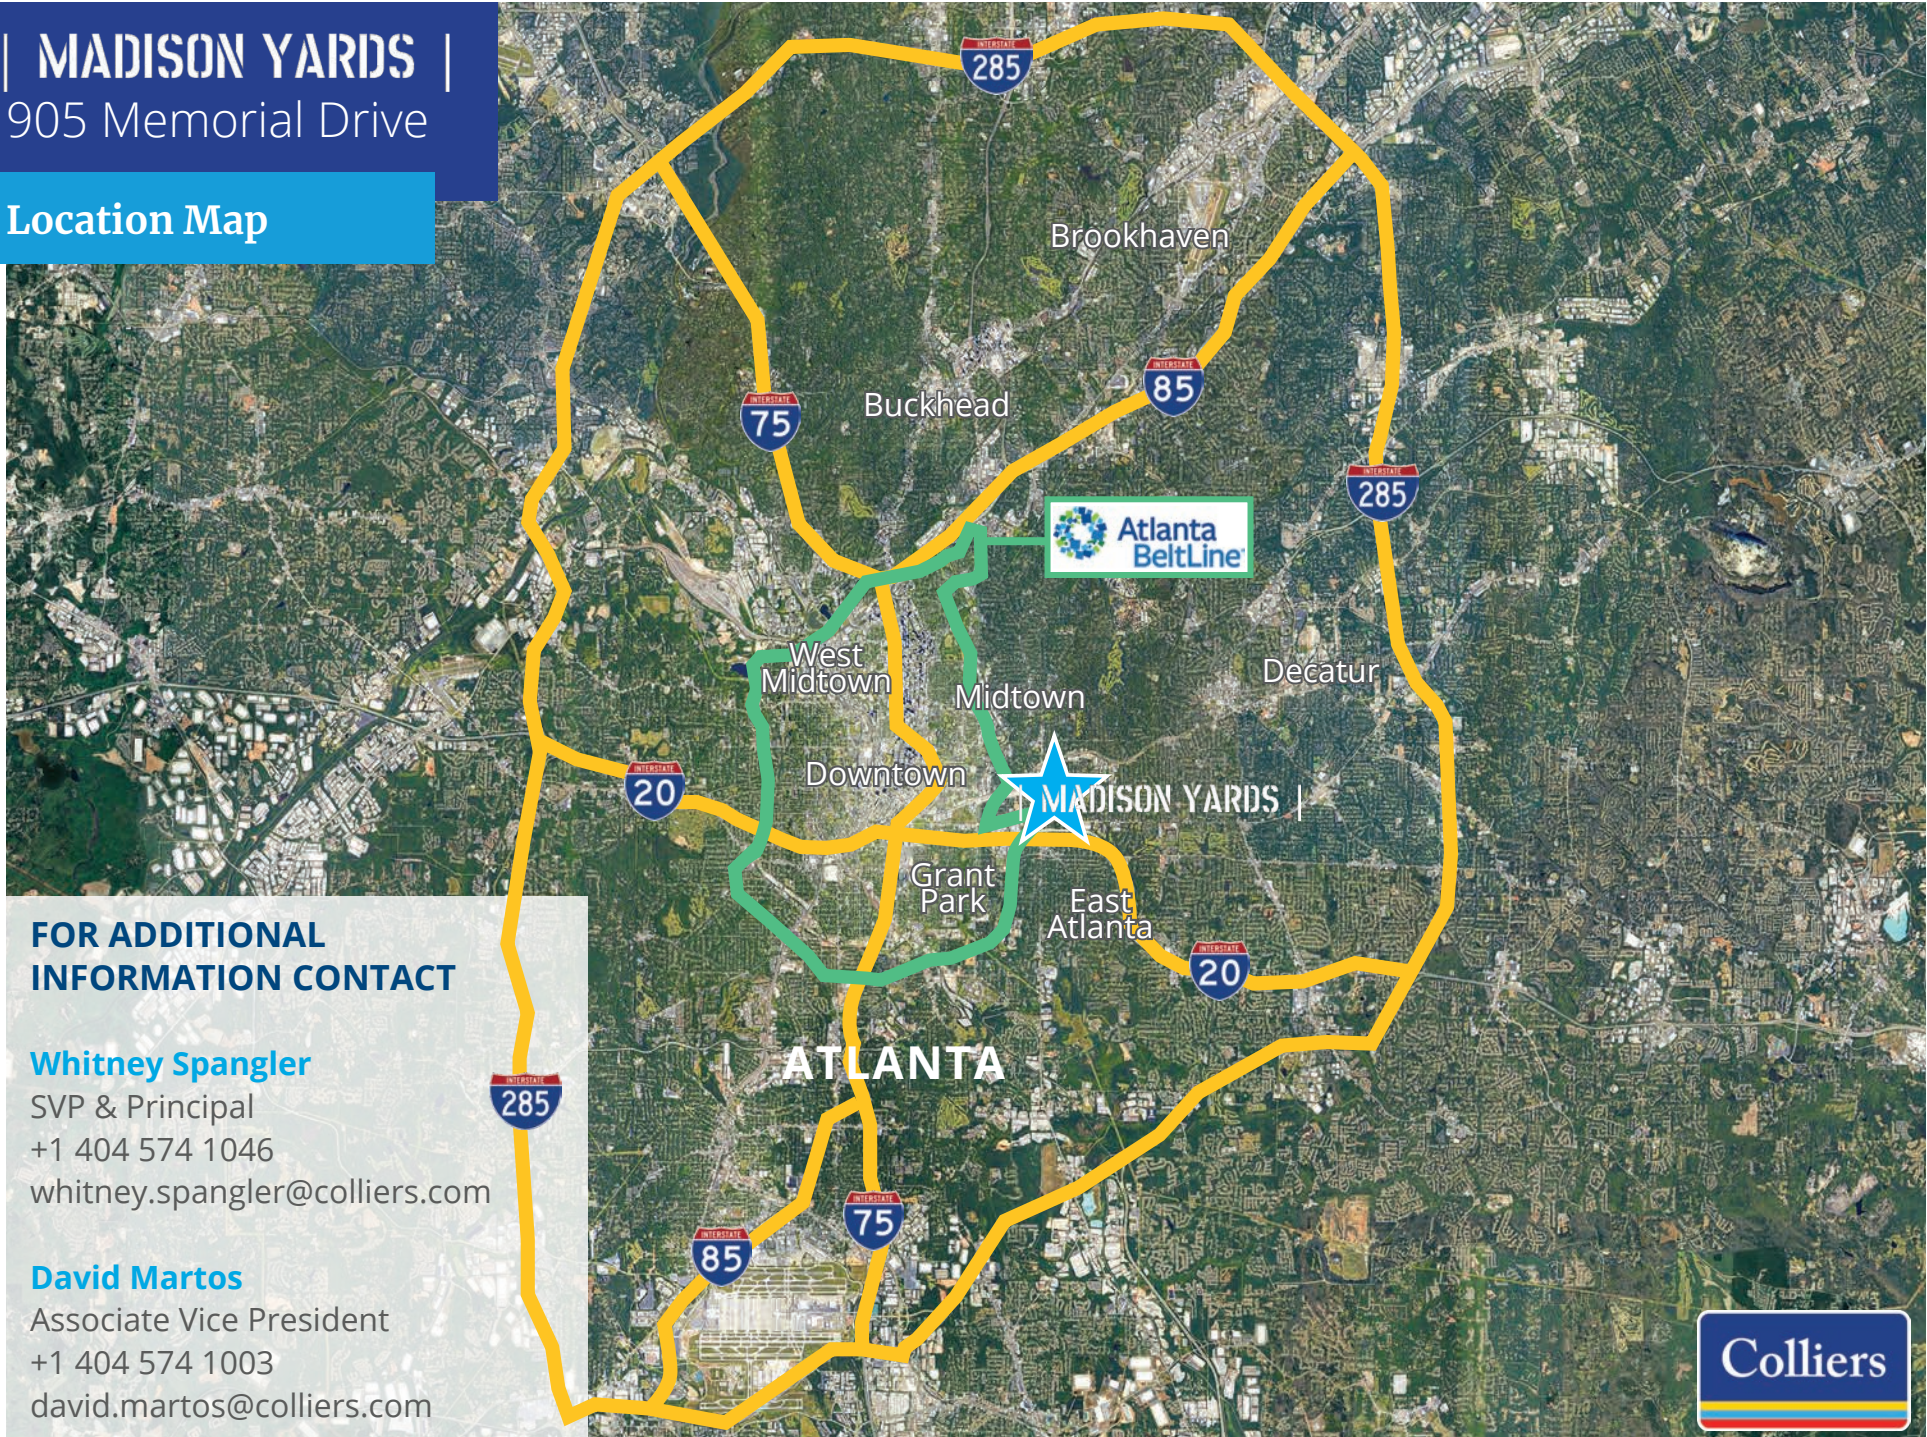

MADISON YARDS |
905 Memorial Drive

Location Map

**FOR ADDITIONAL
INFORMATION CONTACT**

Whitney Spangler

SVP & Principal
+1 404 574 1046
whitney.spangler@colliers.com

David Martos

Associate Vice President
+1 404 574 1003
david.martos@colliers.com