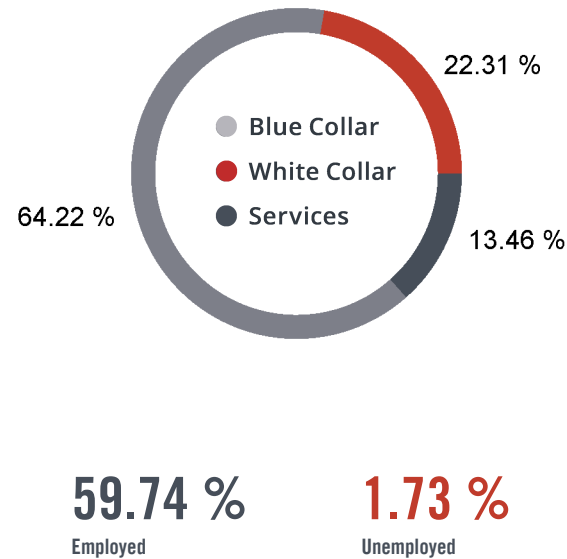

EMPLOYMENT

EDUCATION

High School Grad:	11.01 %
Some College:	13.80 %
Associates:	4.90 %
Bachelors:	76.15 %

CITY, STATE

Madison, WI

POPULATION

25,410

AVG. HHSIZE

2.21

MEDIAN HH INCOME

$59,332

HOME OWNERSHIP

Renters: **7,079**

Owners: **4,464**