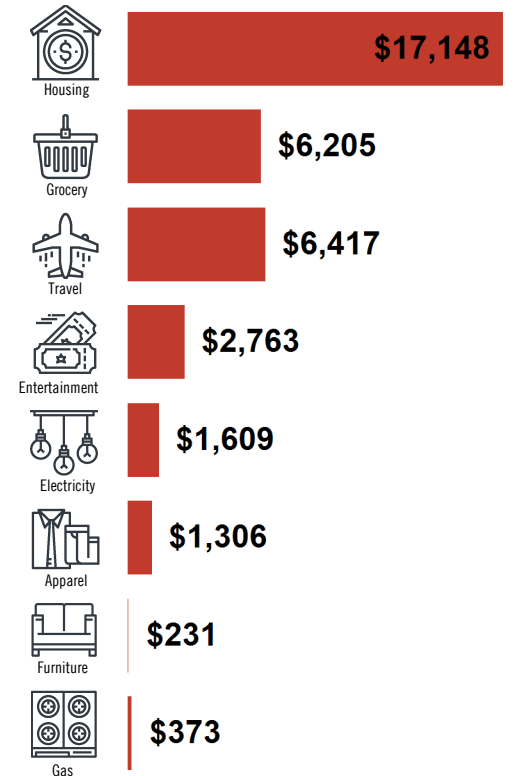

Location Facts & Demographics

Demographics are determined by a 10 minute drive from 444 W Gillman St, Madison, WI 53703

MOODY'S

INCOME BY HOUSEHOLD

HH SPENDING

GENDER & AGE

RACE & ETHNICITY

White:	95.48 %
Asian:	0.95 %
Native American:	0.00 %
Pacific Islanders:	0.00 %
African-American:	0.00 %
Hispanic:	2.40 %
Two or More Races:	1.18 %

2.21

MEDIAN HH INCOME

\$59,332

HOME OWNERSHIP

Renters: **7,079**

Owners: **4,464**