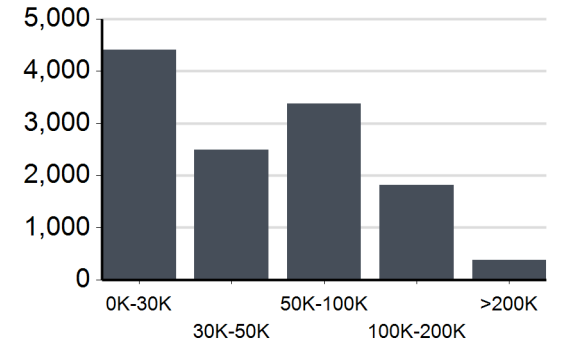

Location Facts & Demographics

Demographics are determined by a 10 minute drive from 444 W Gillman St, Madison, WI 53703

MOODY'S

INCOME BY HOUSEHOLD

HH SPENDING

GENDER & AGE

RACE & ETHNICITY

White:	95.48 %
Asian:	0.95 %
Native American:	0.00 %
Pacific Islanders:	0.00 %
African-American:	0.00 %
Hispanic:	2.40 %
Two or More Races:	1.18 %