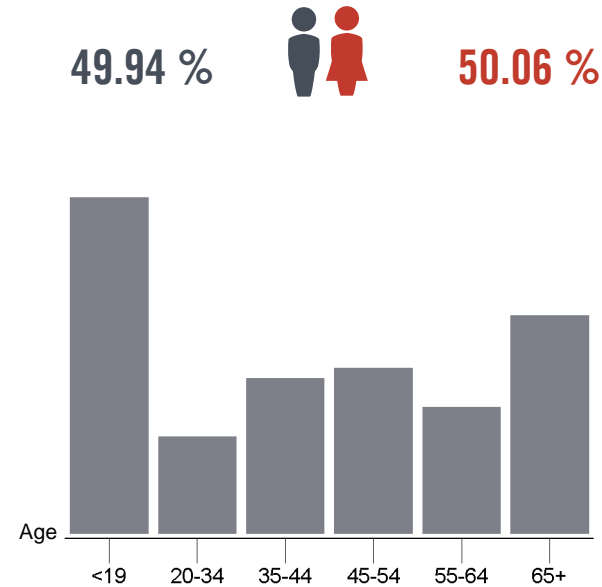

Location Facts & Demographics

Demographics are determined by a 10 minute drive from 444 W Gillman St, Madison, WI 53703

MOODY'S

INCOME BY HOUSEHOLD

HH SPENDING

GENDER & AGE

RACE & ETHNICITY

White:	95.48 %
Asian:	0.95 %
Native American:	0.00 %
Pacific Islanders:	0.00 %
African-American:	0.00 %
Hispanic:	2.40 %
Two or More Races:	1.18 %