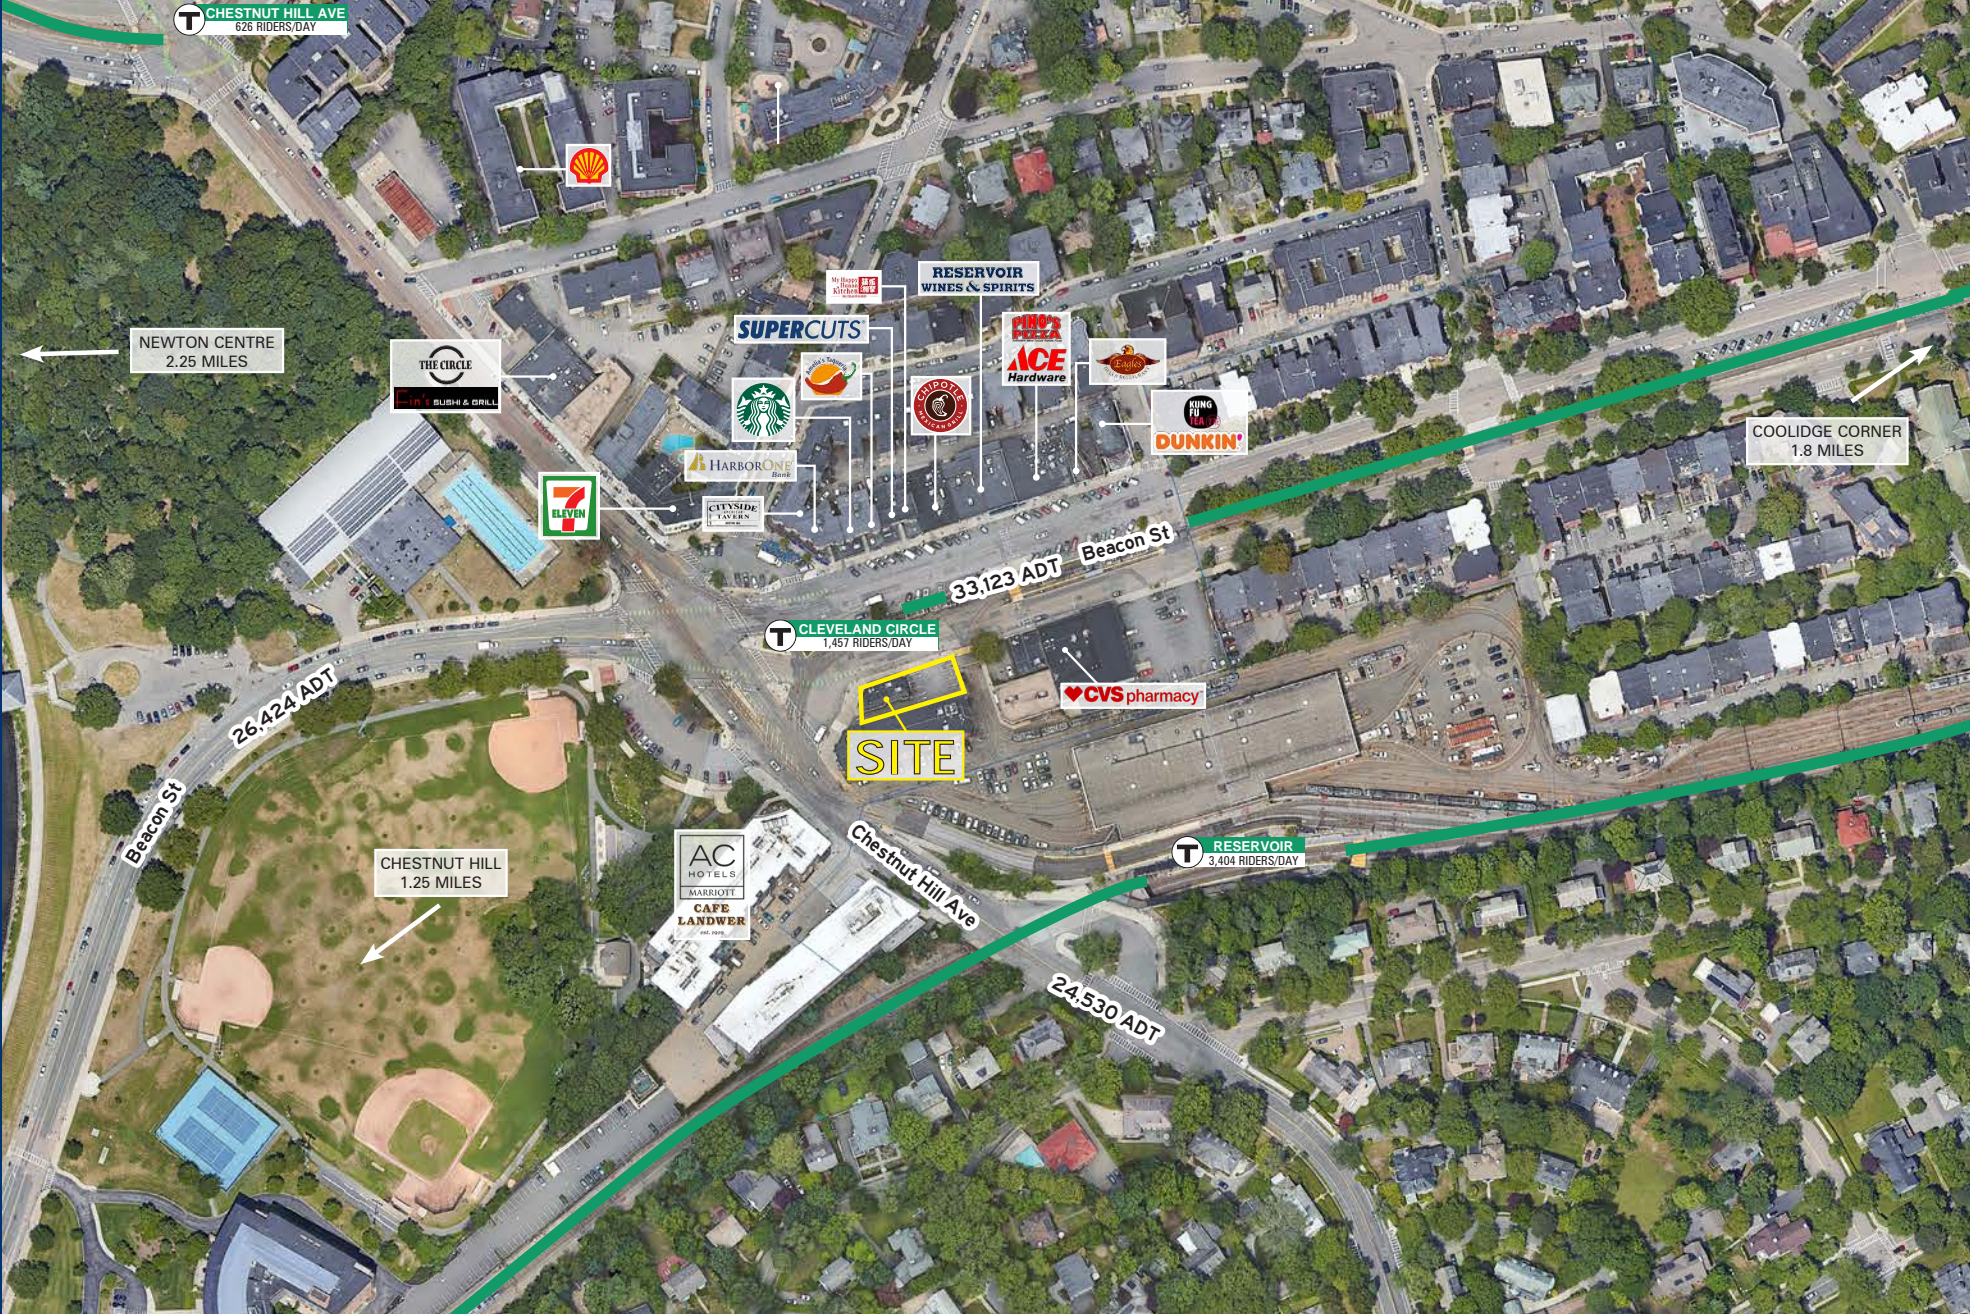

CHESTNUT HILL AVE  
626 RIDERS/DAY

NEWTON CENTRE  
2.25 MILES

THE CIRCLE  
BUBBLES & GRILL

7  
ELEVEN

HARBORONE  
Bank

CITYSIDE  
TAVERN

SUPERCUTS

STARBUCKS

RESERVOIR  
WINES & SPIRITS

RESERVOIR  
WINES & SPIRITS

ACE  
Hardware

DUNKIN'

DUNKIN'

CLEVELAND CIRCLE  
1,457 RIDERS/DAY

SITE

CVS pharmacy

CHESTNUT HILL  
1.25 MILES

AC  
HOTELS  
MARRIOTT  
CAFE  
LANDWER

RESERVOIR  
3,404 RIDERS/DAY

COOLIDGE CORNER  
1.8 MILES

26,424 ADT  
Beacon St

33,123 ADT  
Beacon St

24,530 ADT  
Chestnut Hill Ave

Atlantic  
RETAIL

## PROPERTY HIGHLIGHTS

- 1,737 SF on street level with a full basement
- Free-standing opportunity in Cleveland Circle
- Nine (9) exclusive parking spaces available on site
- The site is located within 0.5 miles of Boston College (approximately 20,000 students and faculty)
- The site benefits from strong traffic counts on Beacon St (33,123 ADT), as well as Chestnut Hill Ave (24,530 ADT)
- The site is positioned steps away from the MBTA Station (B, C, & D Lines) exceeding 5,000 riders a day