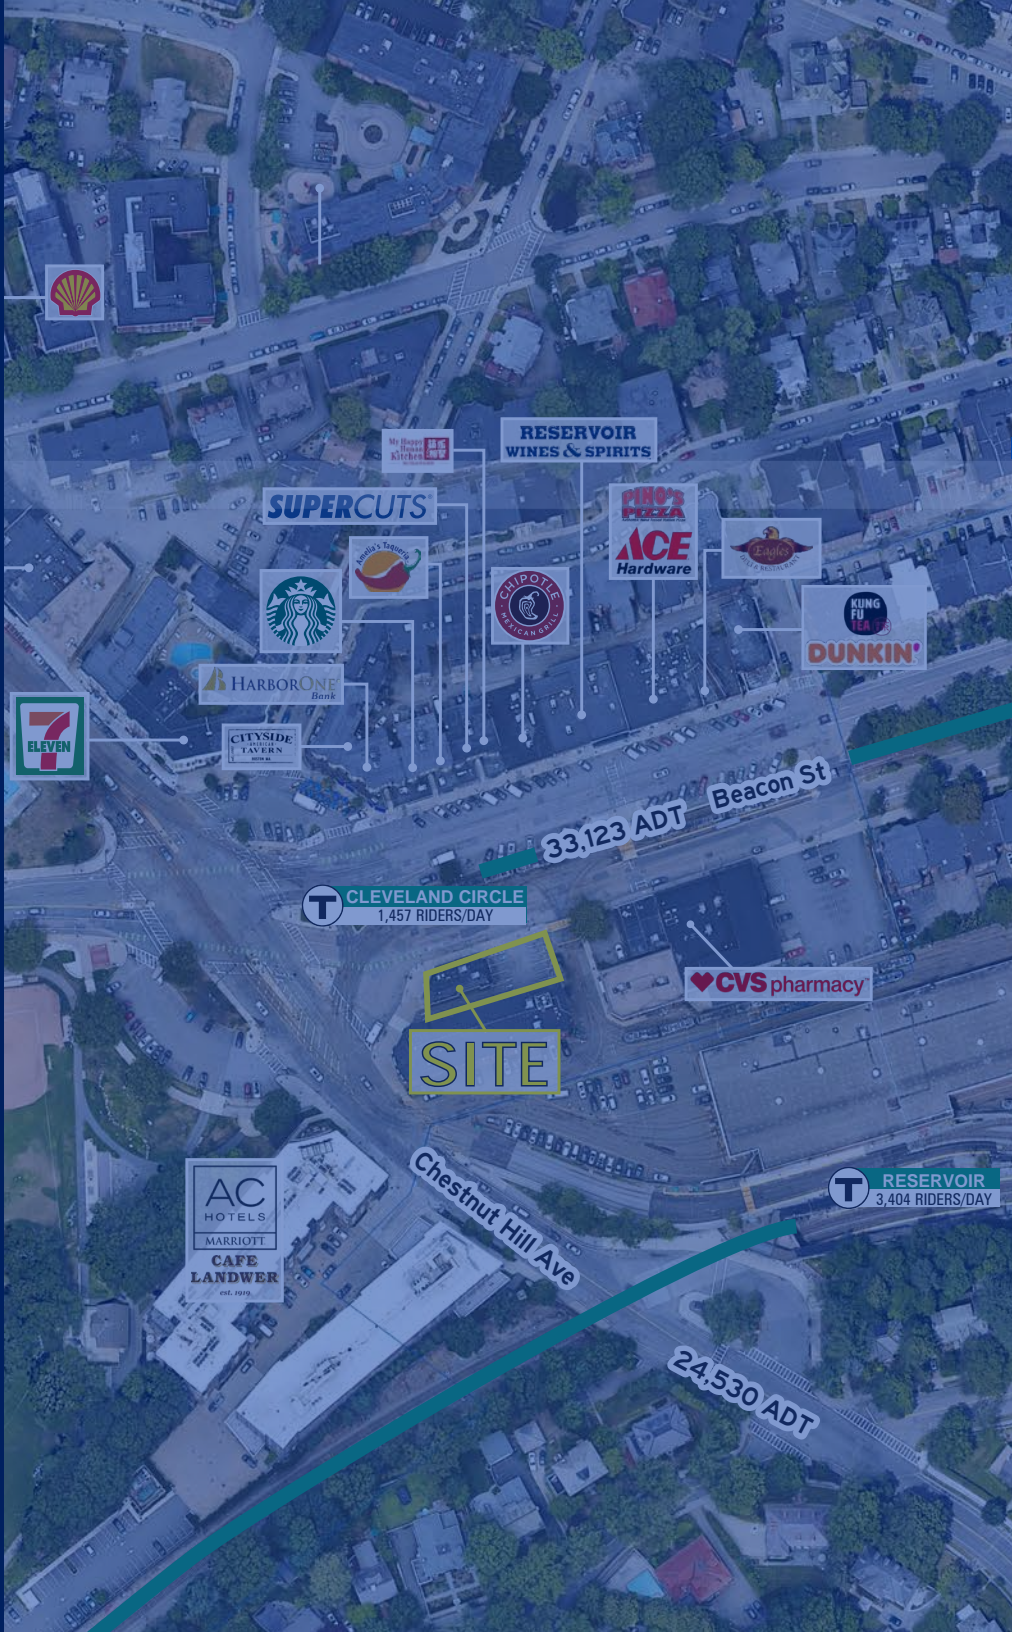

RESERVOIR  
WINES & SPIRITS

RESERVOIR  
WINES & SPIRITS

ACE  
Hardware

DUNKIN'

DUNKIN'

CLEVELAND CIRCLE  
1,457 RIDERS/DAY

SITE

CVS pharmacy

CHESTNUT HILL  
1.25 MILES

AC  
HOTELS  
MARRIOTT  
CAFE  
LANDWER

RESERVOIR  
3,404 RIDERS/DAY

COOLIDGE CORNER  
1.8 MILES

26,424 ADT  
Beacon St

33,123 ADT  
Beacon St

24,530 ADT  
Chestnut Hill Ave

Atlantic  
RETAIL

## PROPERTY HIGHLIGHTS

- 1,737 SF on street level with a full basement
- Free-standing opportunity in Cleveland Circle
- Nine (9) exclusive parking spaces available on site
- The site is located within 0.5 miles of Boston College (approximately 20,000 students and faculty)
- The site benefits from strong traffic counts on Beacon St (33,123 ADT), as well as Chestnut Hill Ave (24,530 ADT)
- The site is positioned steps away from the MBTA Station (B, C, & D Lines) exceeding 5,000 riders a day

FACING PARKING LOT

FACING BEACON ST

AERIAL

BRIGHTON, MA