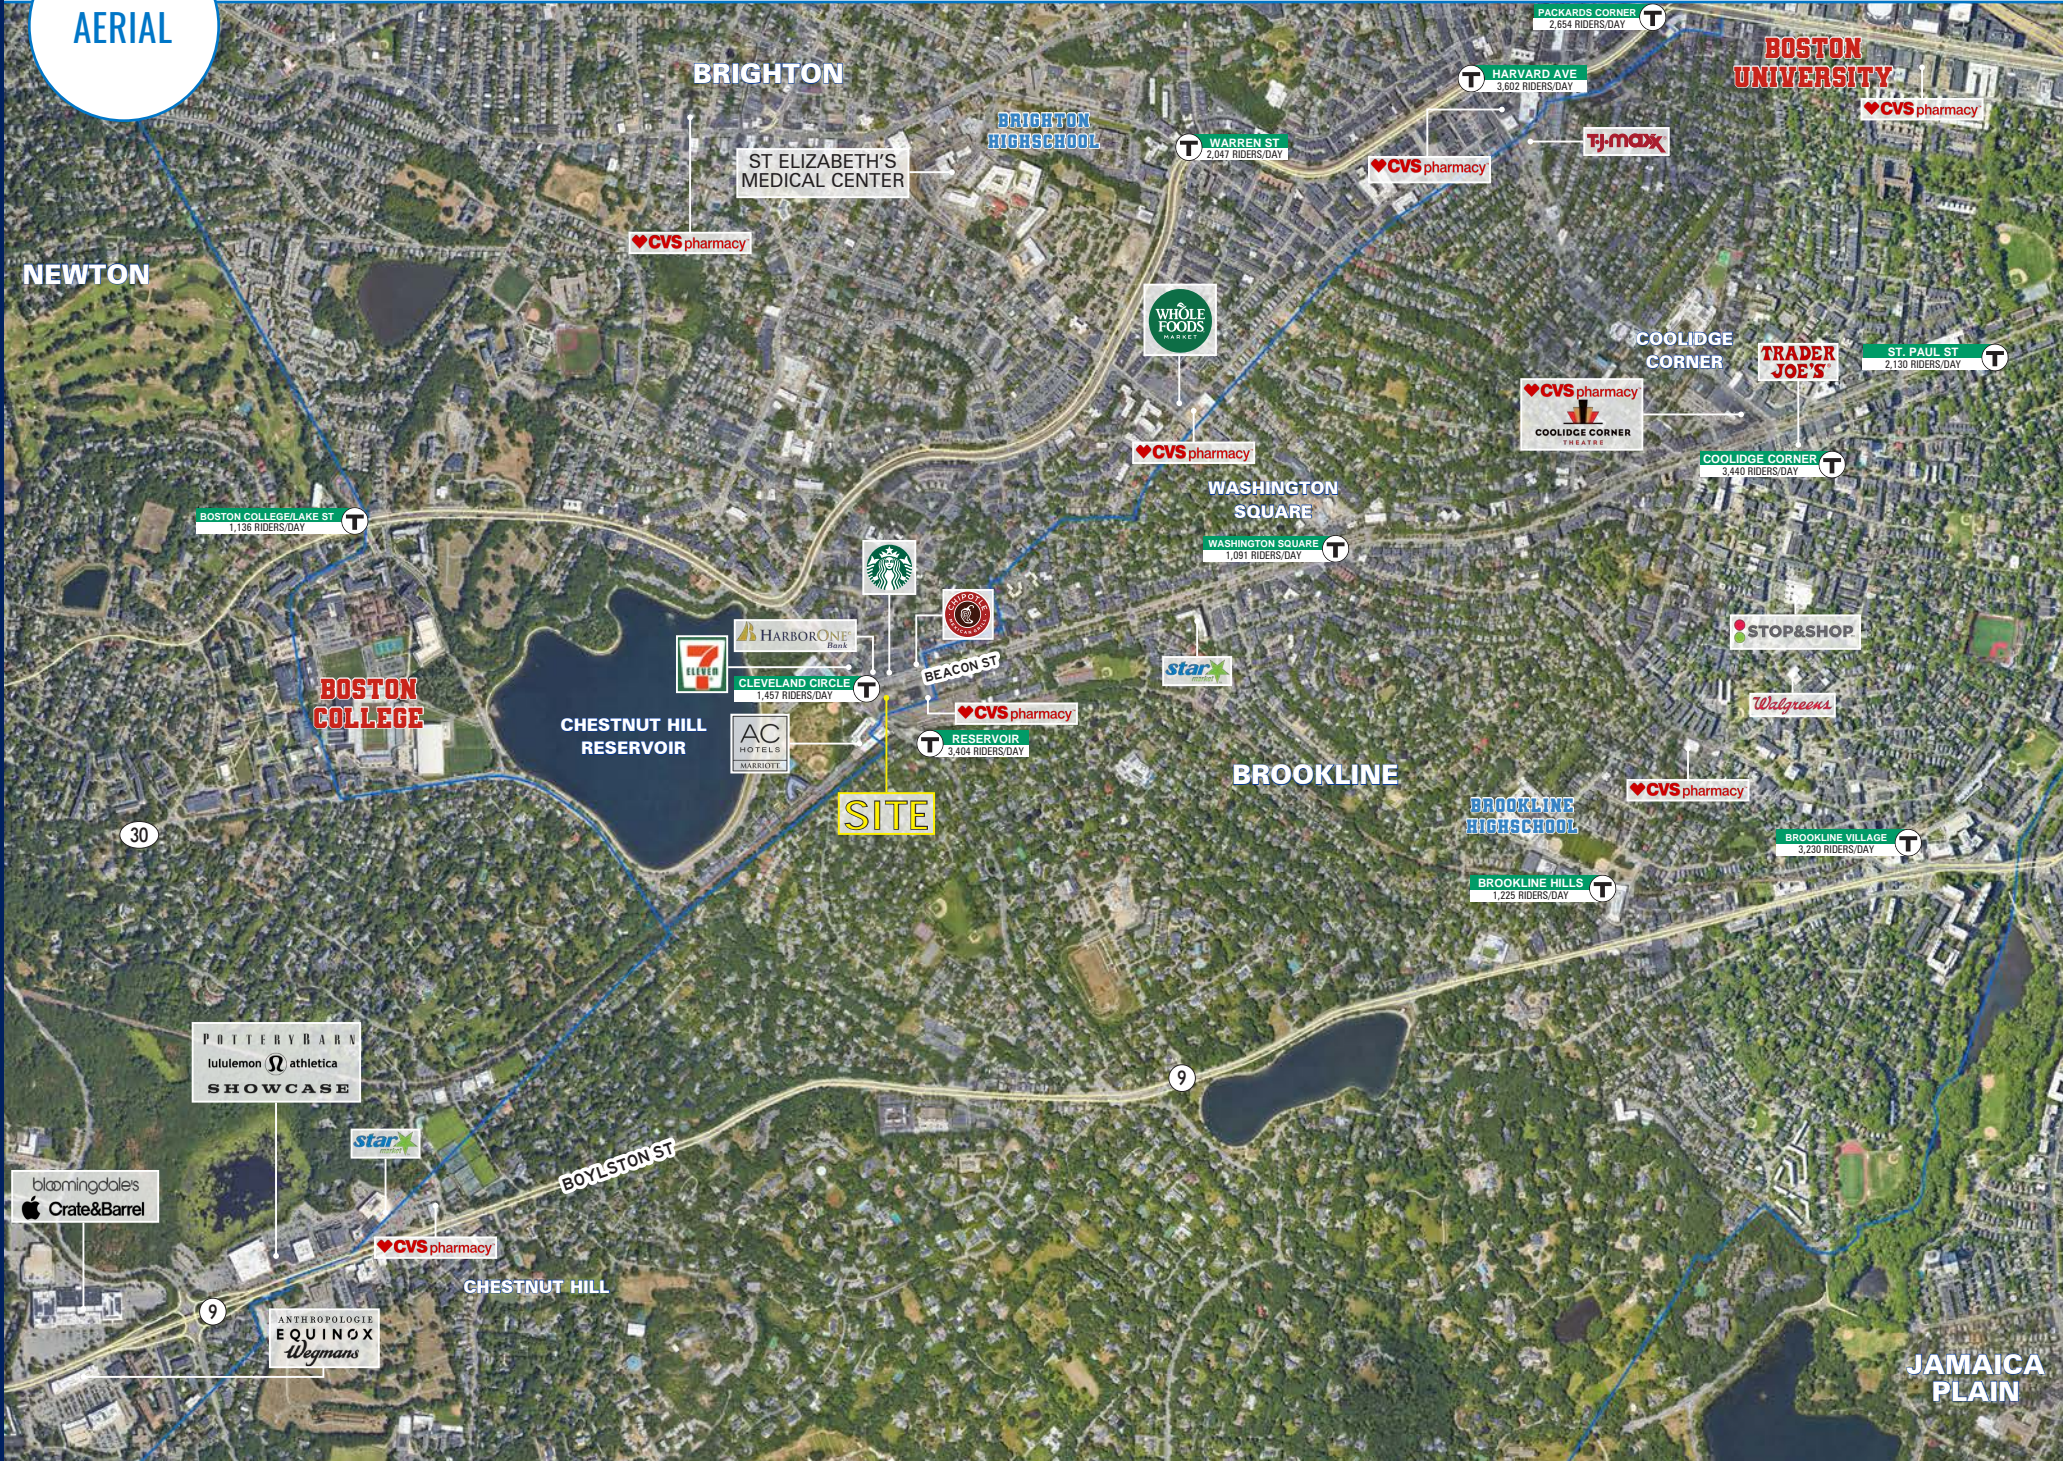

CHESTNUT HILL  
1.25 MILES

AC  
HOTELS  
MARRIOTT  
CAFE  
LANDWER

RESERVOIR  
3,404 RIDERS/DAY

COOLIDGE CORNER  
1.8 MILES

26,424 ADT  
Beacon St

33,123 ADT  
Beacon St

24,530 ADT  
Chestnut Hill Ave

Atlantic  
RETAIL

## PROPERTY HIGHLIGHTS

- 1,737 SF on street level with a full basement
- Free-standing opportunity in Cleveland Circle
- Nine (9) exclusive parking spaces available on site
- The site is located within 0.5 miles of Boston College (approximately 20,000 students and faculty)
- The site benefits from strong traffic counts on Beacon St (33,123 ADT), as well as Chestnut Hill Ave (24,530 ADT)
- The site is positioned steps away from the MBTA Station (B, C, & D Lines) exceeding 5,000 riders a day

## 2024 DEMOGRAPHICS

	1 MILE	2 MILES	3 MILES
<b>TOTAL POPULATION</b>	47,525	149,724	321,676
<b>DAYTIME POPULATION</b>	33,099	133,955	389,371
<b>TOTAL HOUSEHOLDS</b>	21,069	63,314	127,533
<b>MEDIAN HH INCOME</b>	\$95,997	\$102,137	\$105,237

FACING PARKING LOT

FACING BEACON ST

AERIAL

BRIGHTON, MA