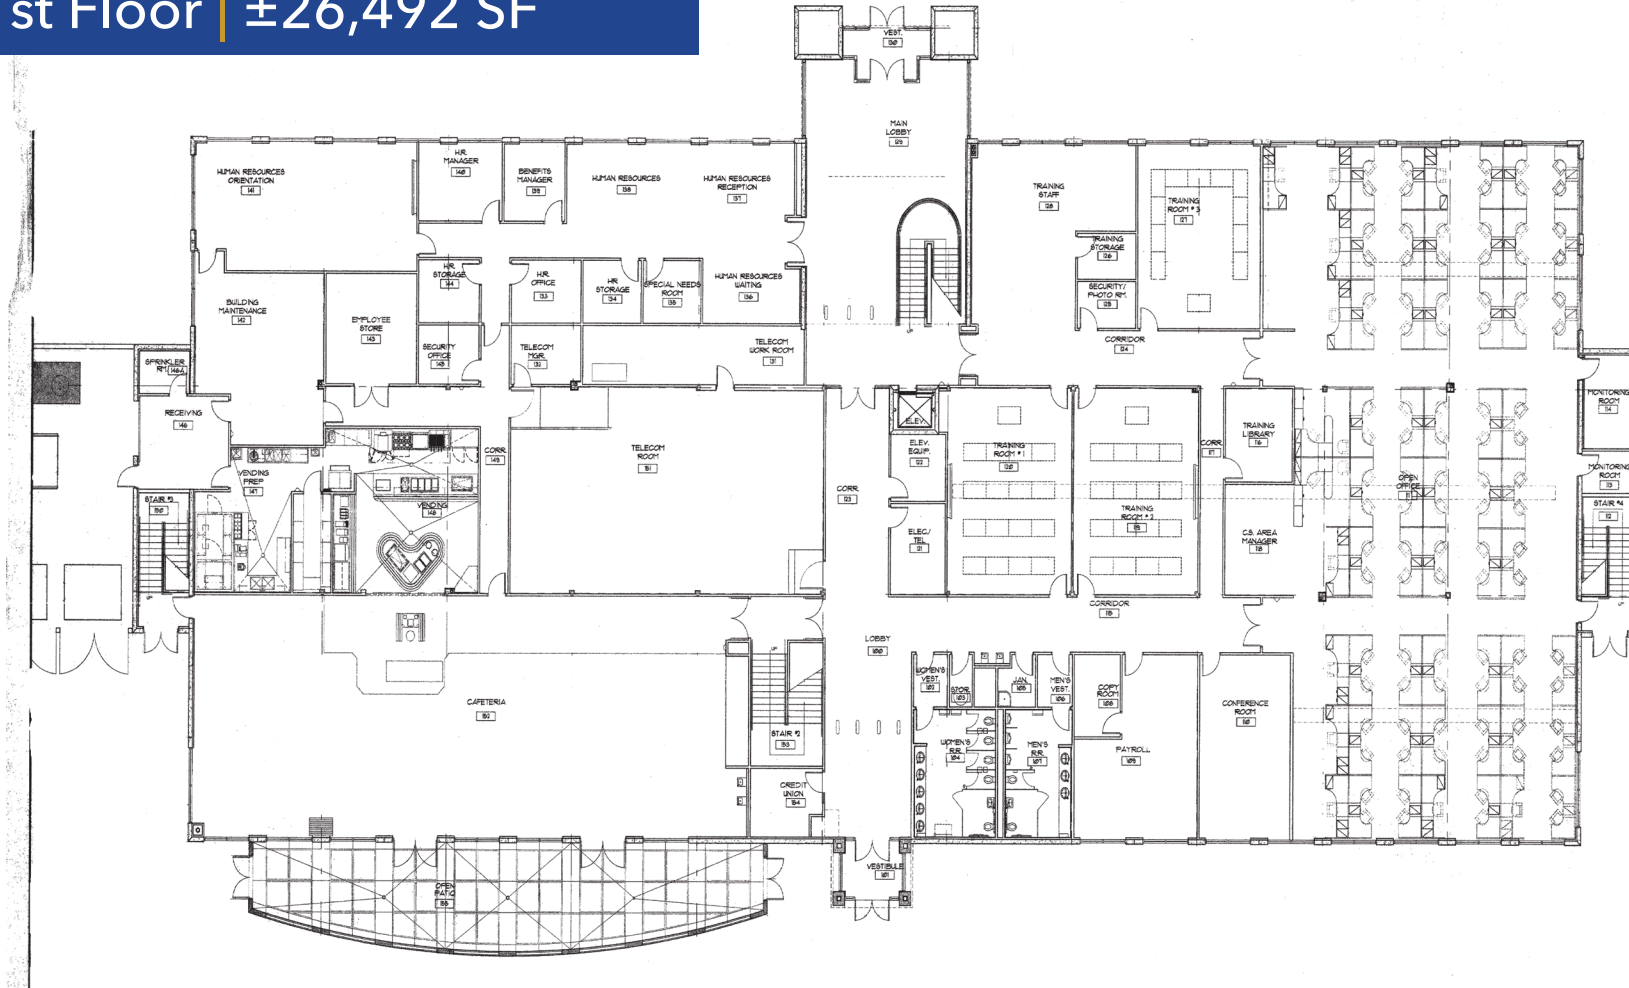

300 NW Peacock Boulevard

St. Lucie West, FL 34986

1st Floor | ±26,492 SF

300 NW Peacock Boulevard

St. Lucie West, FL 34986

2nd Floor | ±25,148 SF