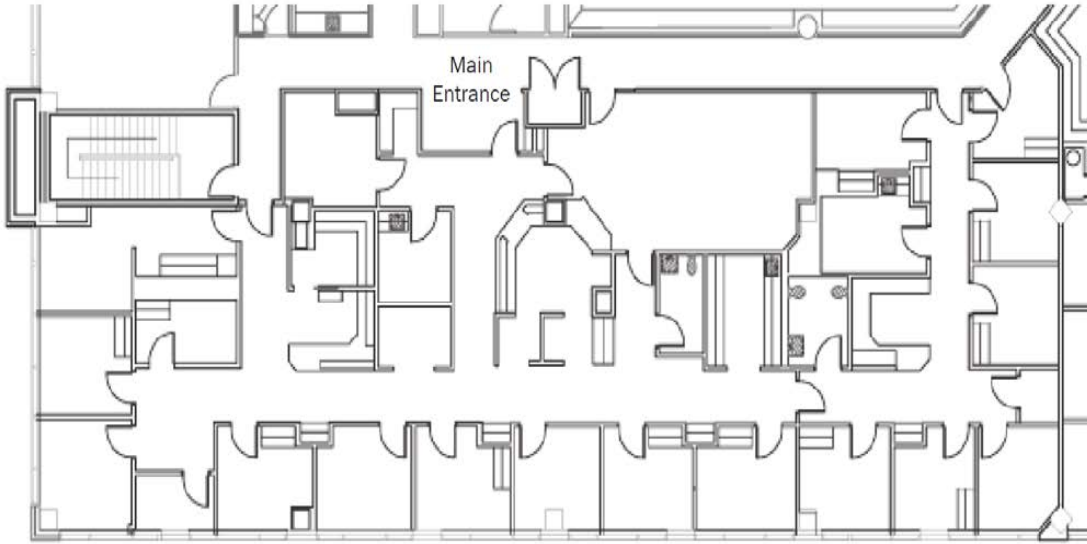

11111 Research Boulevard
Austin, Texas

Fourth Floor Key Plan

Fourth Floor

Suite 450 - 5,810 RSF

Suite Plan

For Leasing Information Contact:

Jinny Saad

Leasing Manager