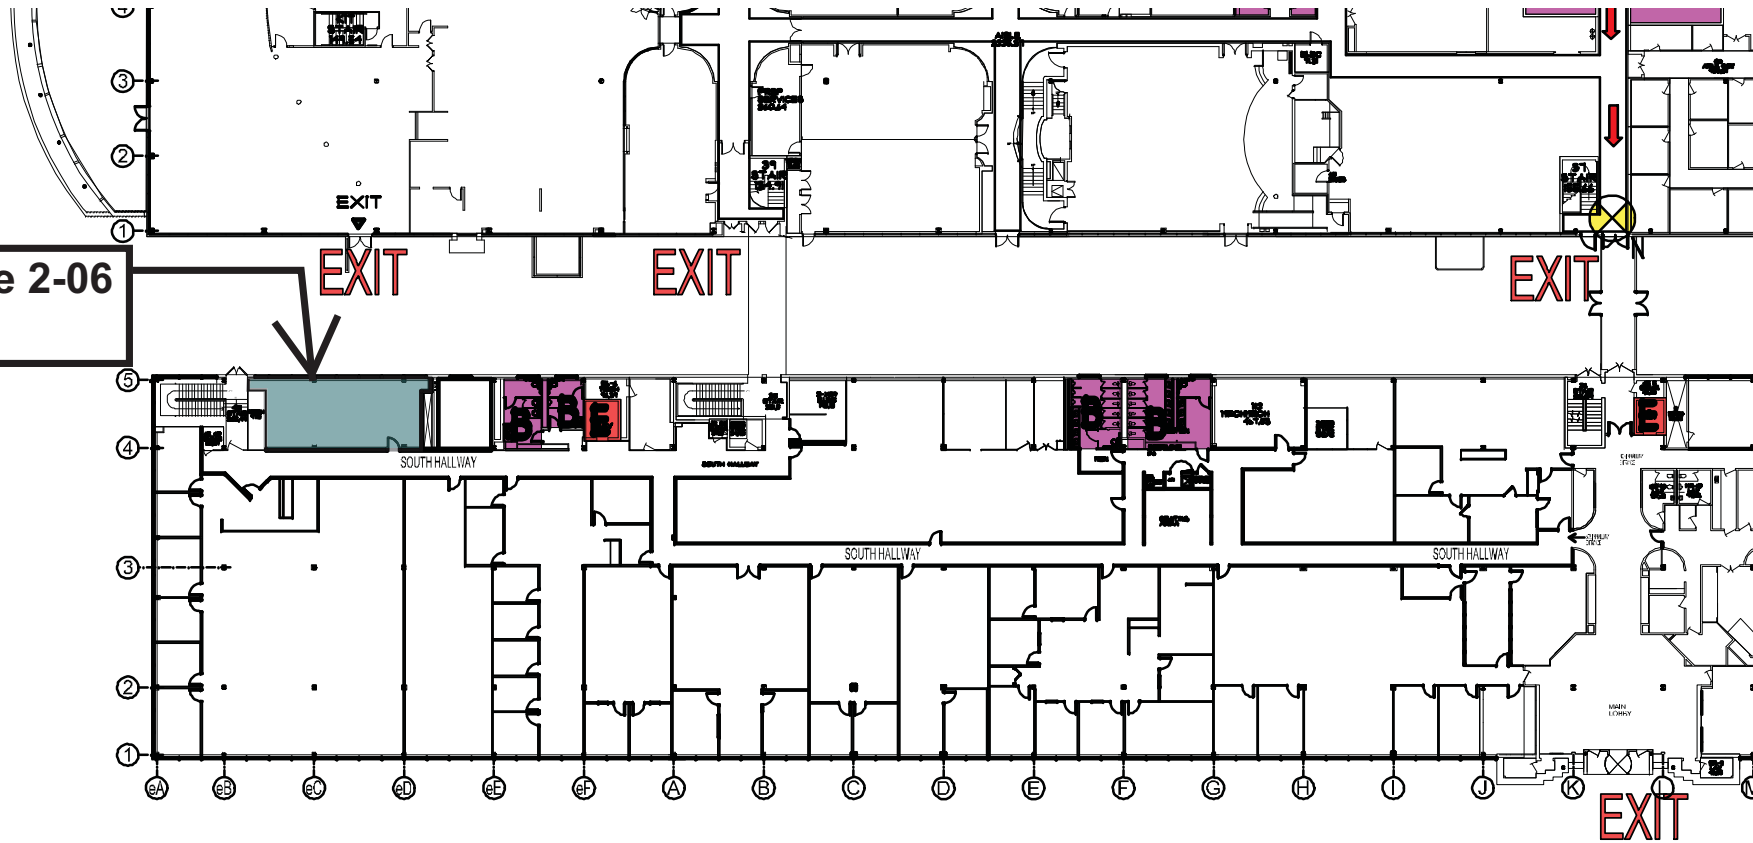

Bldg 20, Suite 2-06
915 RSF

2ND FLOOR - BUILDING 20, 21, 30, & 70

SCALE: 1" = 60'-0"