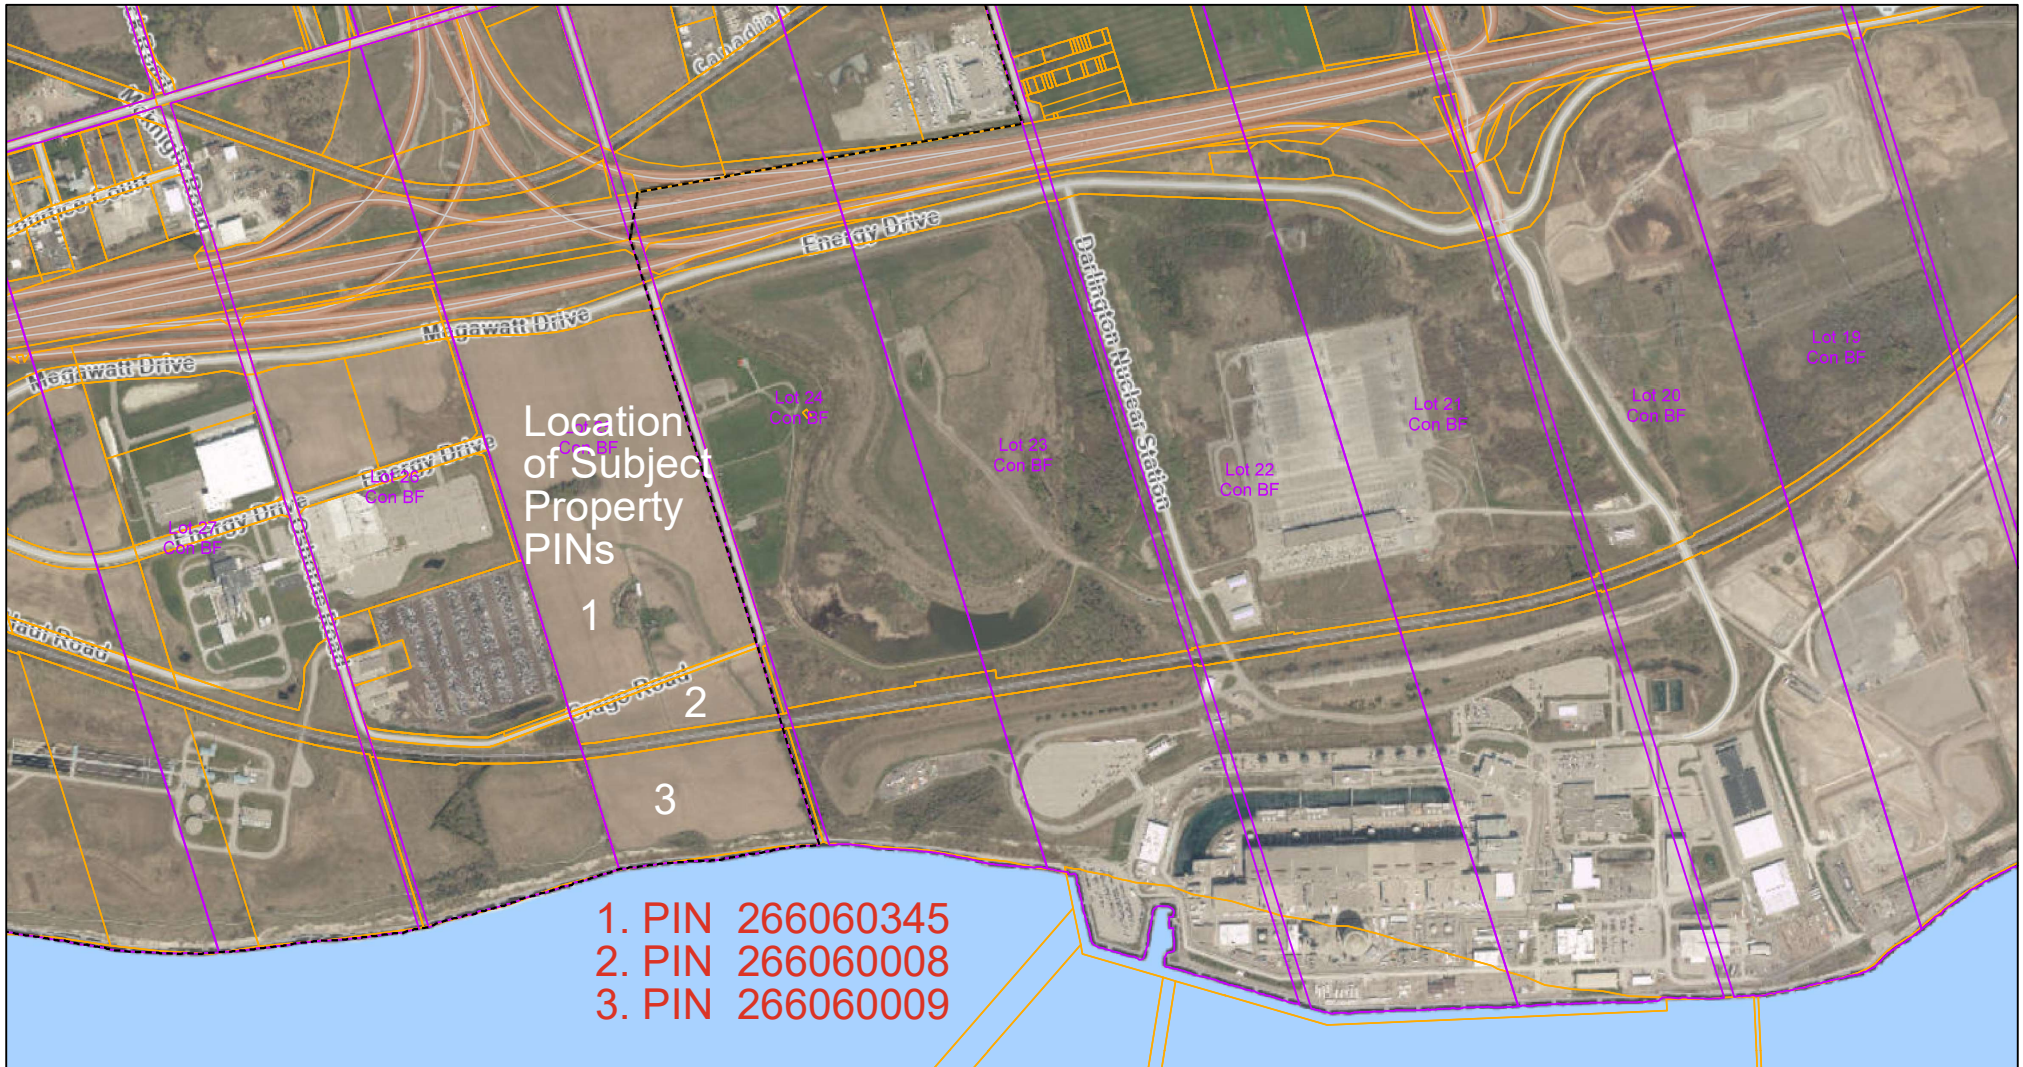

255 & 250 Crago Rd

ArcGIS Web Map

Schedule E - PIN Location Map

Location of Subject Property PINs

- 1. PIN 266060345
- 2. PIN 266060008
- 3. PIN 266060009

4/16/2026, 8:57:16 PM

Urban and Hamlet Areas	Assessment Parcels	Roads	Green: Band_2
Urban	Ownership Parcels	Image	Blue: Band_3
Lot and Concession		Red: Band_1	

1:14,136

2024 Orthophotography provided by © First Base Solutions Inc., © Teranet Enterprise Inc. and its suppliers. All rights reserved. Not a Plan of Survey., Durham Region, 2025., Ontario Ministry of Natural Resources. © King's Printer for Ontario, 2025., GRCA,