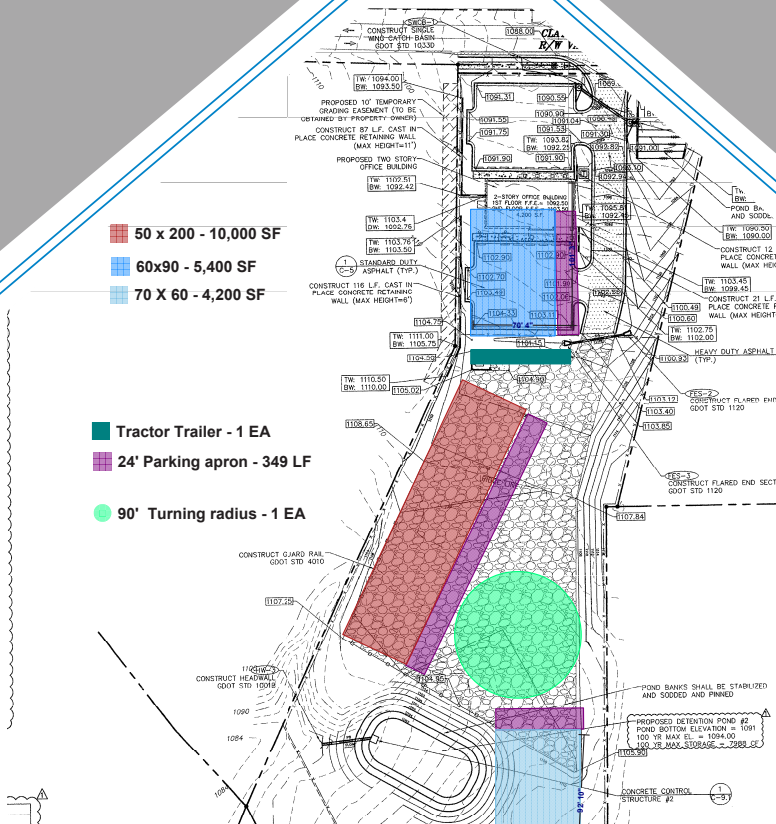

LAND

**FOR SALE
3.54 AC**

230 & 254 CLAY DR

Marietta, GA 30060

404.252.1200 // www.skcr.com
900 Circle 75 Parkway #720, Atlanta, GA 30339

AVAILABLE SPACE:

OVERVIEW:

- » 3.54 Acres
- » Sale Price: \$825,000
- » Zoned Light Industrial
- » Gently sloping landscape
- » Best used as small industrial building or storage
- » Located across from Dobbins Air Reserve Base and Lockheed Martin
- » 2.5 miles from Marietta Square

CONTACT:

- » **Keith Guthrie**
404.790.7271
kguthrie@skcr.com
- » **SK Commercial Realty**
404.252.1200
www.skcr.com

- 50 x 200 - 10,000 SF
- 60x90 - 5,400 SF
- 70 X 60 - 4,200 SF
- Tractor Trailer - 1 EA
- 24' Parking apron - 349 LF
- 90' Turning radius - 1 EA

PROPOSED LAYOUT