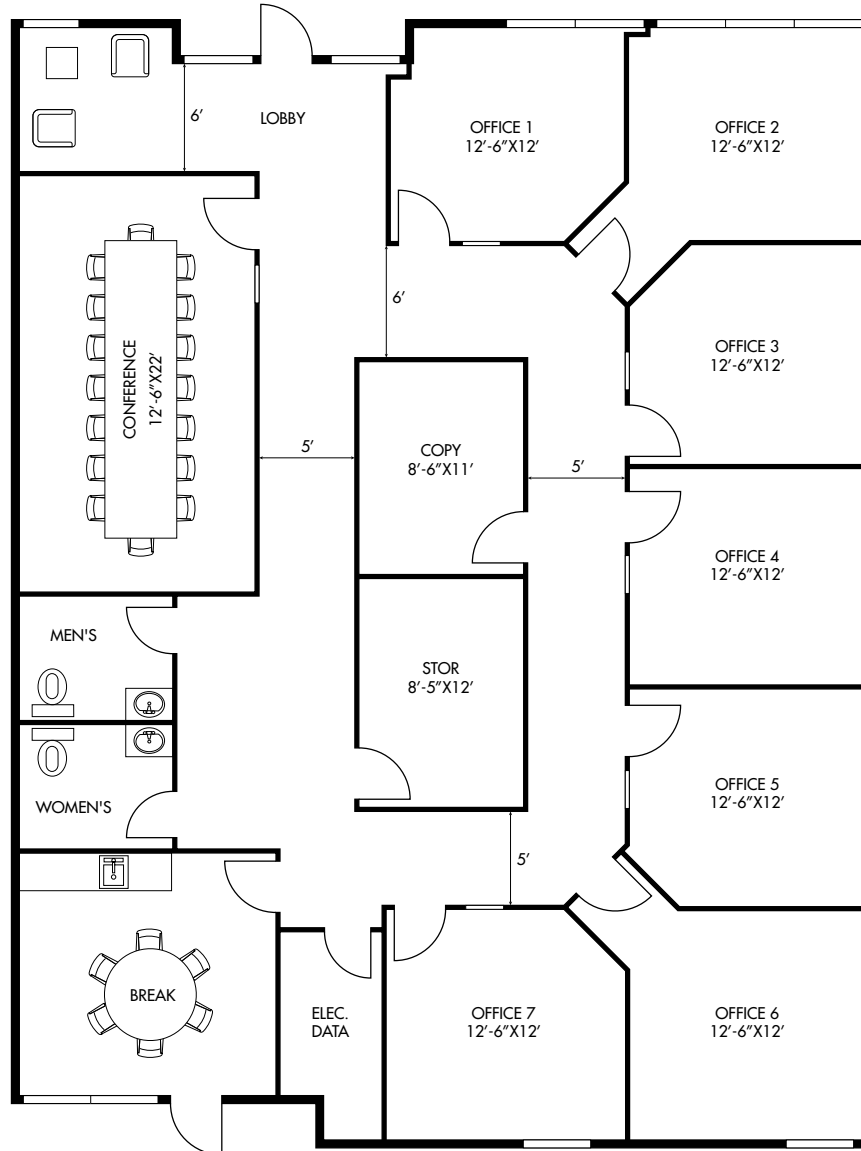

FLOOR PLANS

Building 5510 | Suite 2

±2,714 SF

Available 10/01/2026

\$35.00 PSF | FULL SERVICE

FLOOR PLANS

Building 5530 | Suite 1

±6,726 SF

Available 06/01/2026

\$35.00 PSF | FULL SERVICE

FLOOR PLANS

Building 5560
Suite 2: ±1,831 SF & Suite 3: ±3,022 SF
Contiguous to ±4,853 SF
Available 11/01/2026
\$35.00 PSF | FULL SERVICE