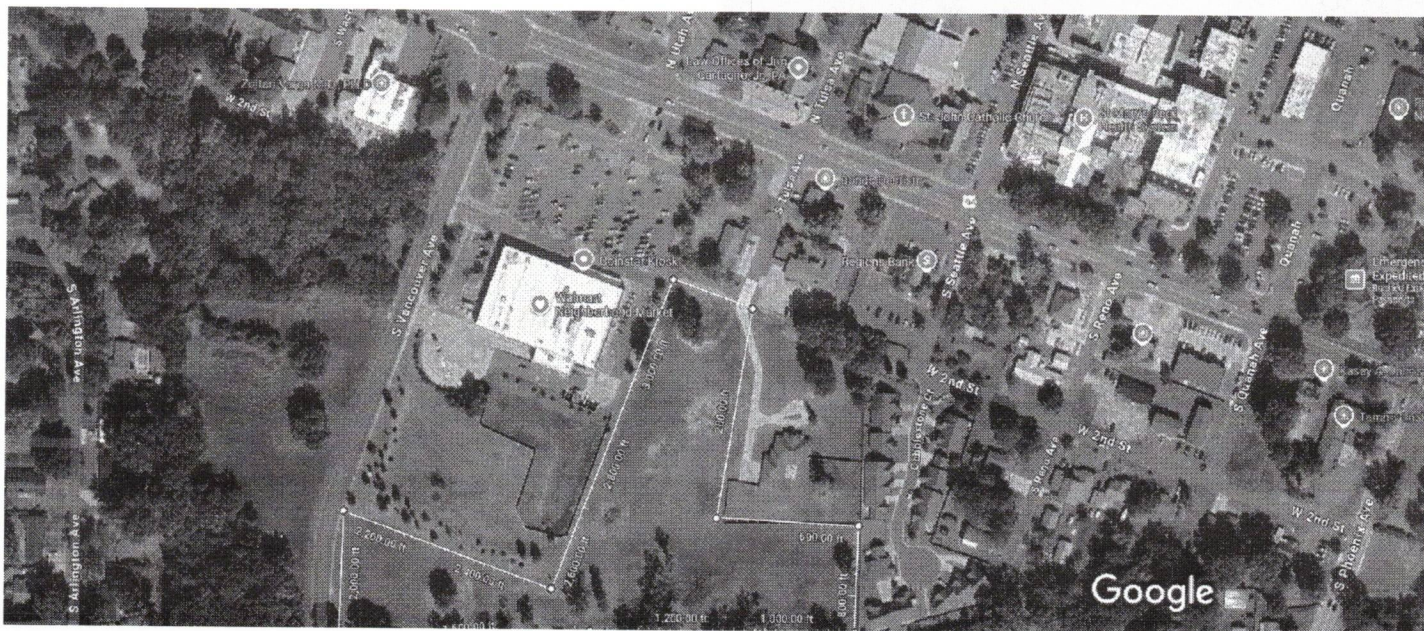

Google Maps

165 S Vancouver Ave

Imagery ©2025 Airbus, Maxar Technologies, Map data ©2025 100 ft

165 S Vancouver Ave

- 
Directions
- 
Save
- 
Nearby
- 
Send to phone
- 
Share

 165 S Vancouver Ave, Russellville, AR 72801

 Confirm or fix this location
The location shown is not precise

Photos

Imagery ©2025 Airbus, Maxar Technologies, Map data ©2025 100 ft

165 S Vancouver Ave

Directions

Save

Nearby

Send to phone

Share

📍 165 S Vancouver Ave, Russellville, AR 72801

📍 Confirm or fix this location
The location shown is not precise

Photos