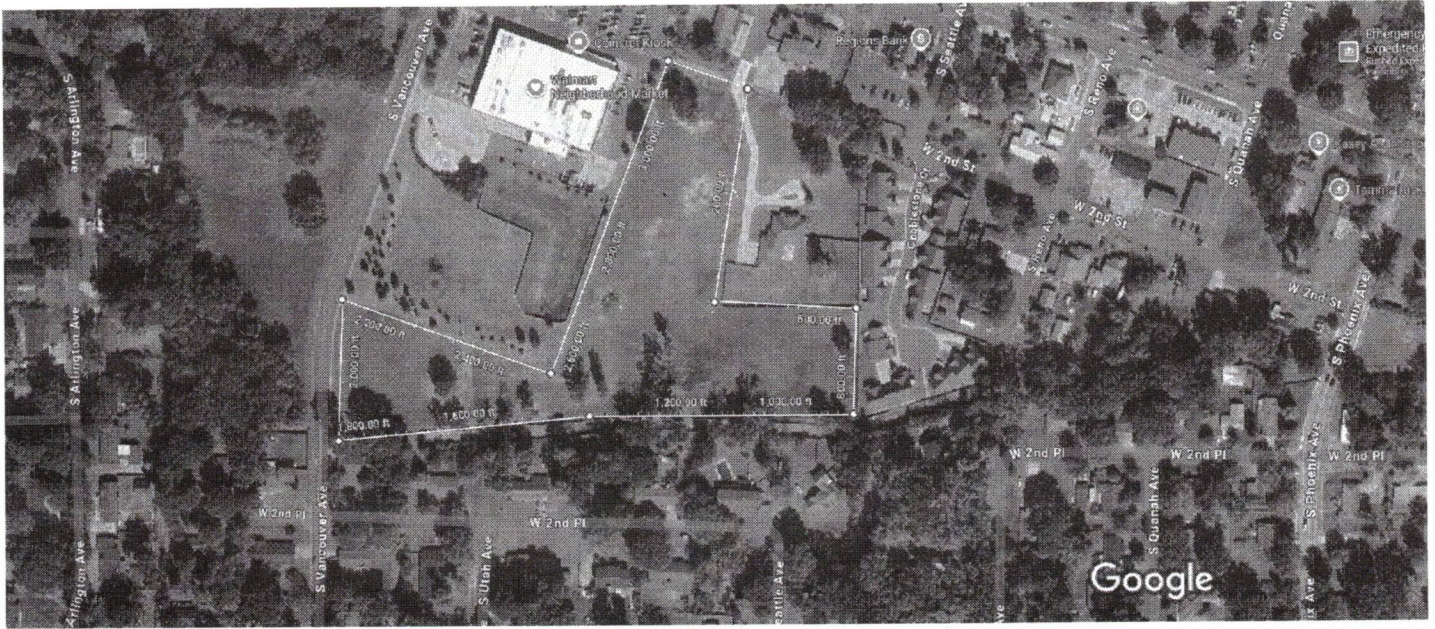

Google Maps

165 S Vancouver Ave

Imagery ©2025 Airbus, Maxar Technologies, Map data ©2025 100 ft

165 S Vancouver Ave

- 
Directions
- 
Save
- 
Nearby
- 
Send to phone
- 
Share

 165 S Vancouver Ave, Russellville, AR 72801

 Confirm or fix this location
The location shown is not precise

Photos

Imagery ©2025 Airbus, Maxar Technologies, Map data ©2025 100 ft

165 S Vancouver Ave

Directions

Save

Nearby

Send to phone

Share

📍 165 S Vancouver Ave, Russellville, AR 72801

📍 Confirm or fix this location
The location shown is not precise

Photos