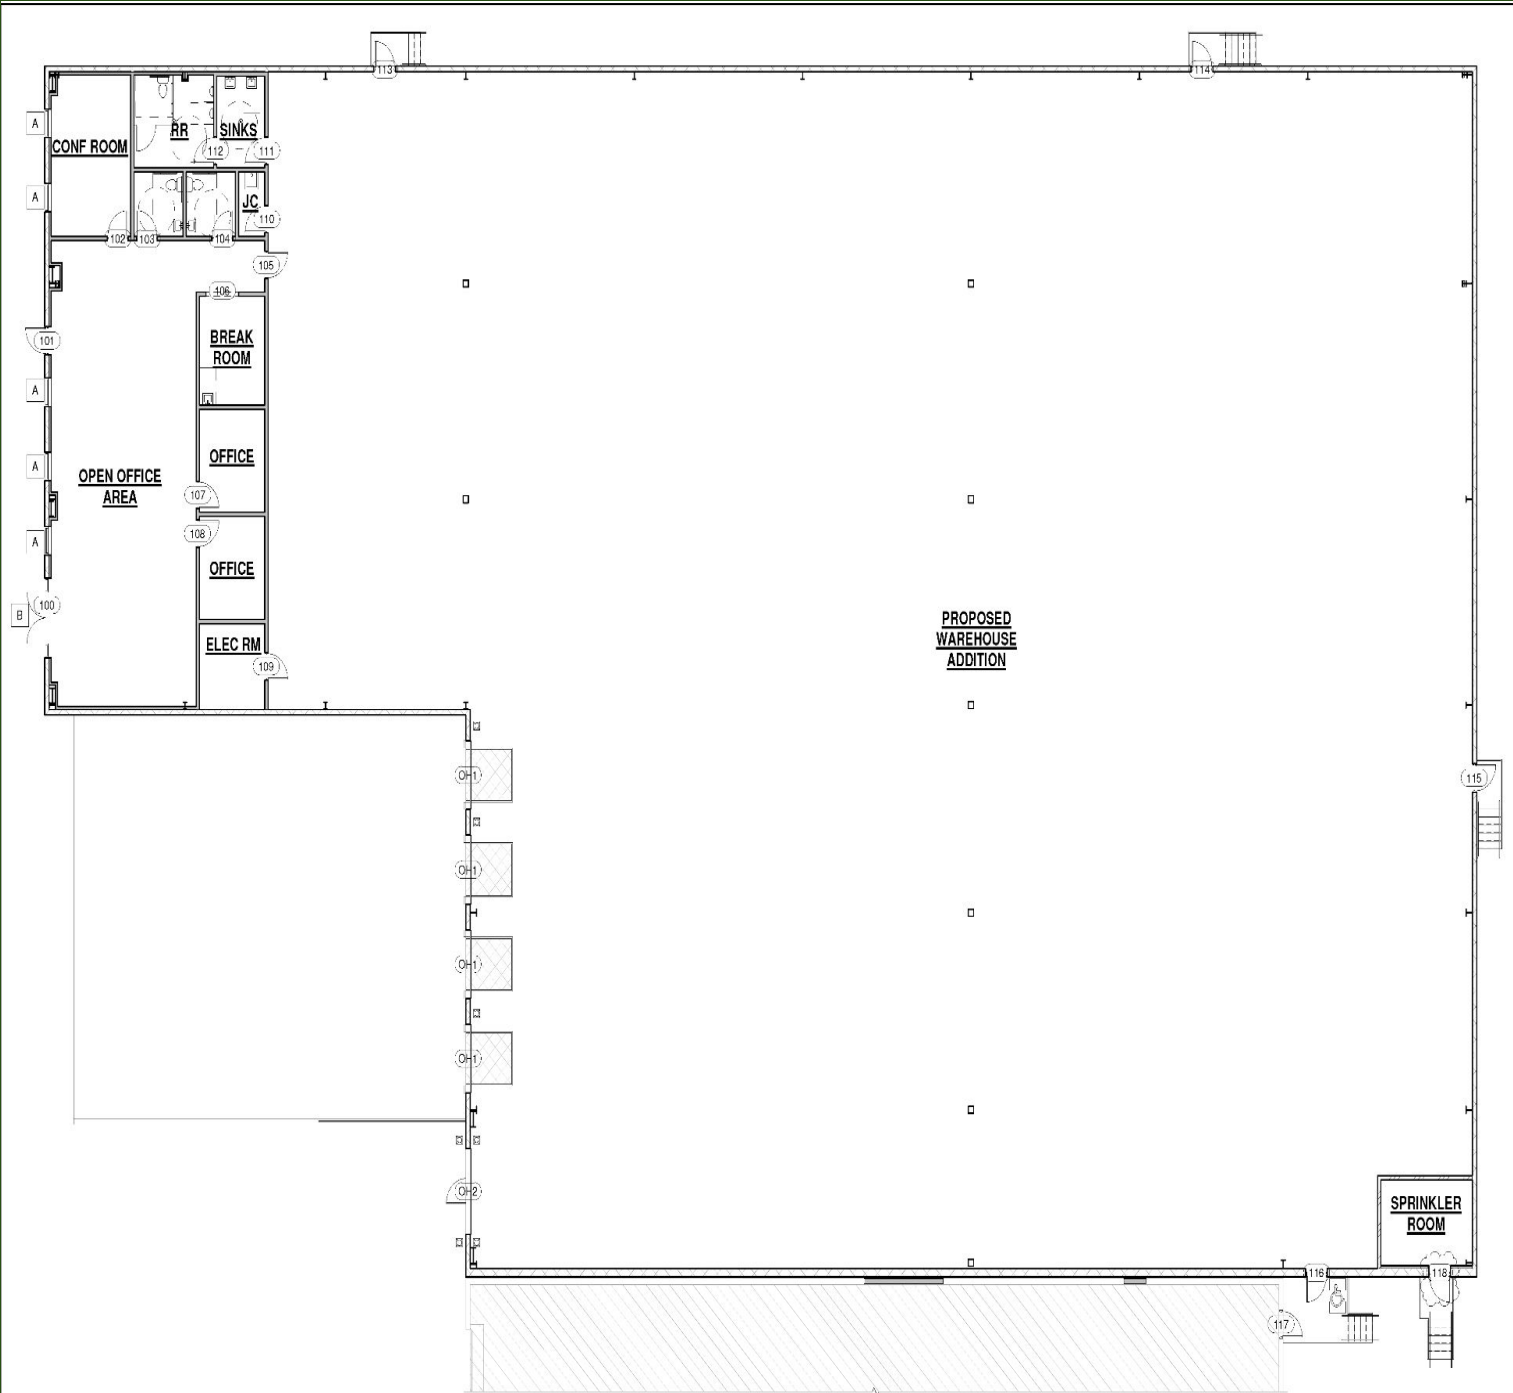

1875 Swarthmore Ave.

Floor Plan

LG | PROPERTIES
COMMERCIAL REALTY

LG Properties
Commercial Realty,
15 America Ave.
Lakewood, NJ 08701

Aryeh Gutwein
O: 732.901.4145
C: 908.770.3407
agutwein@lgpropertiesnj.com