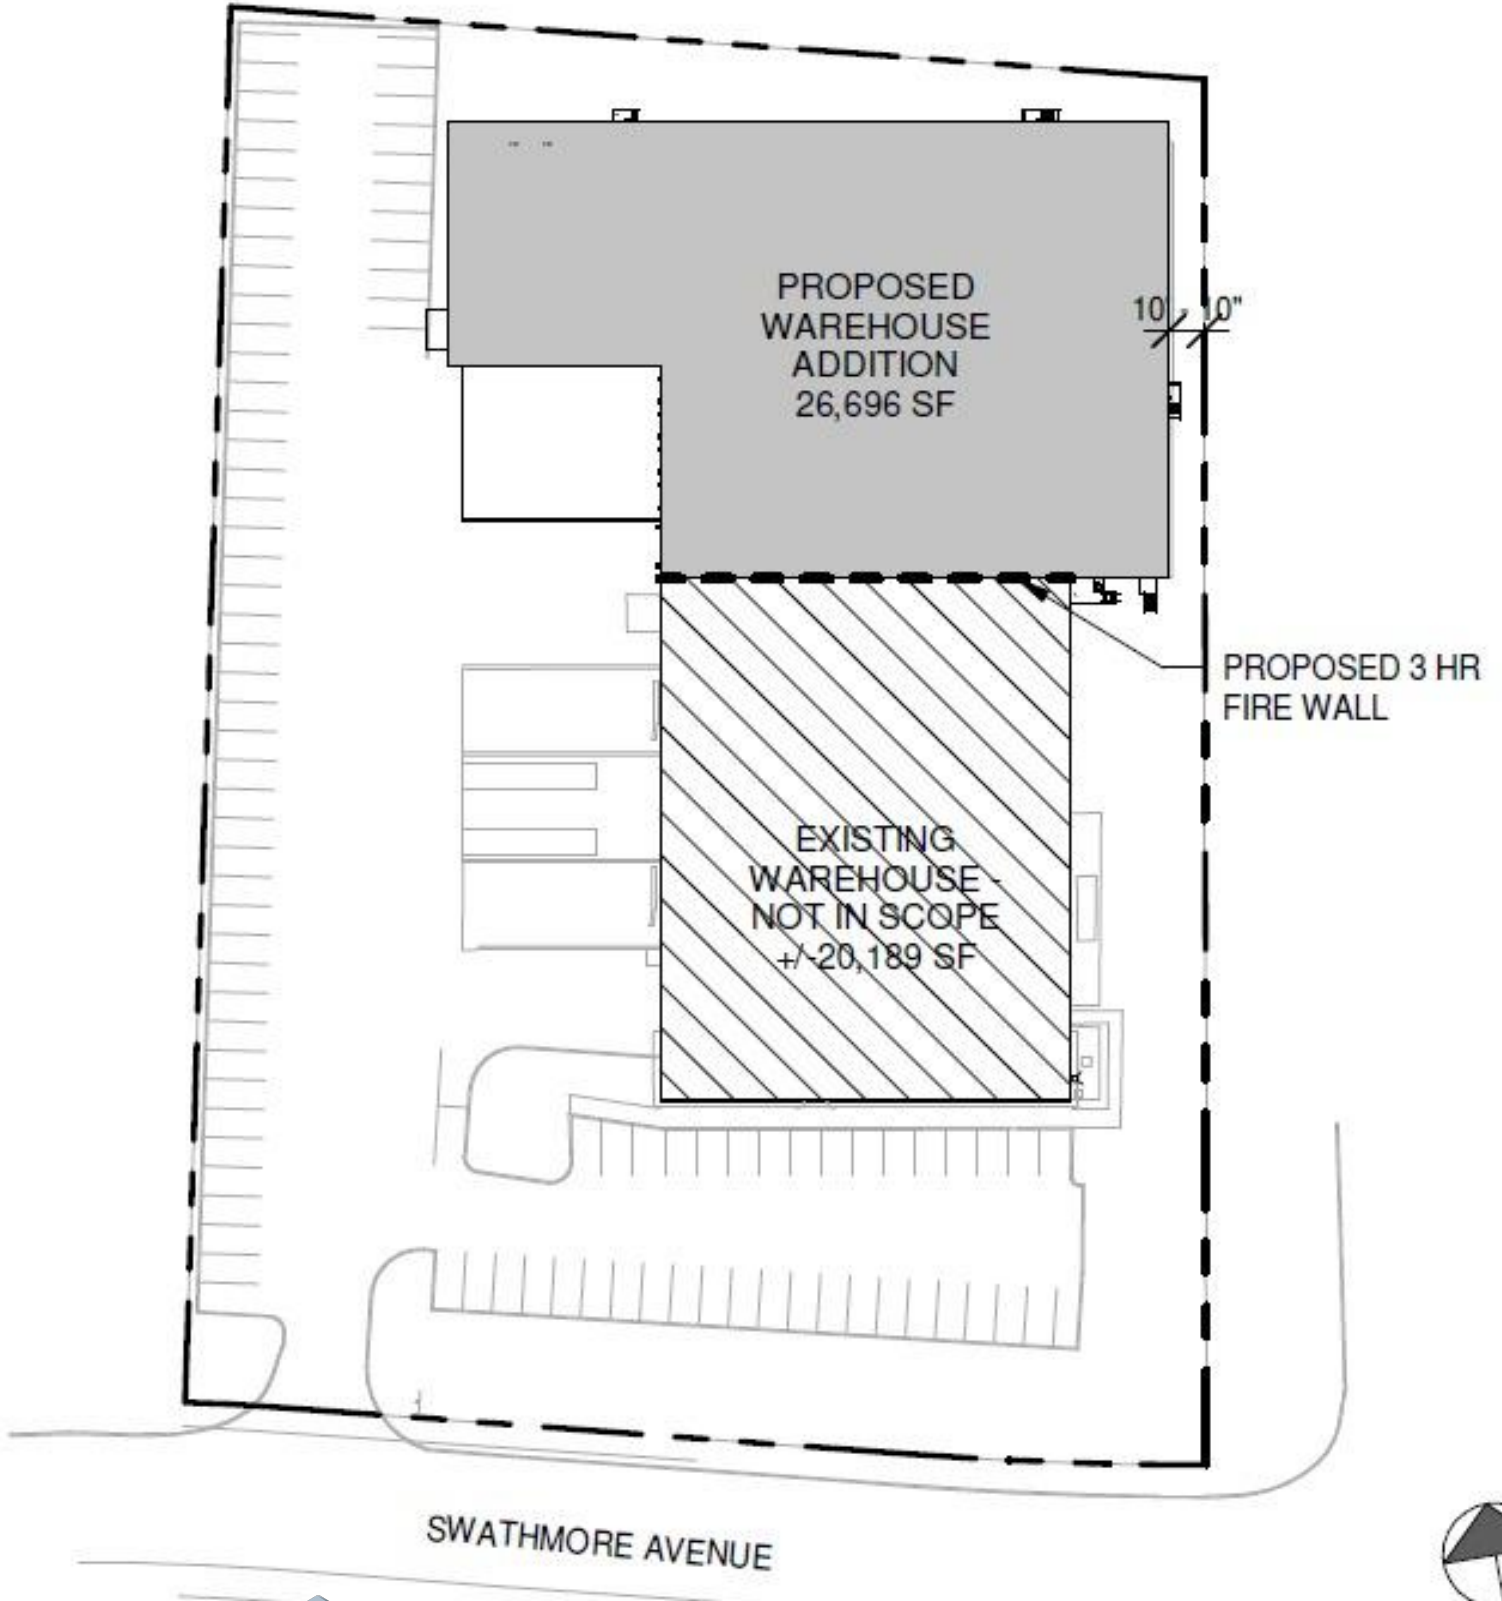

1875 Swarthmore Ave.

LG | PROPERTIES
COMMERCIAL REALTY

LG Properties
Commercial Realty,
15 America Ave.
Lakewood, NJ 08701

Aryeh Gutwein
O: 732.901.4145
C: 908.770.3407
agutwein@lgpropertiesnj.com