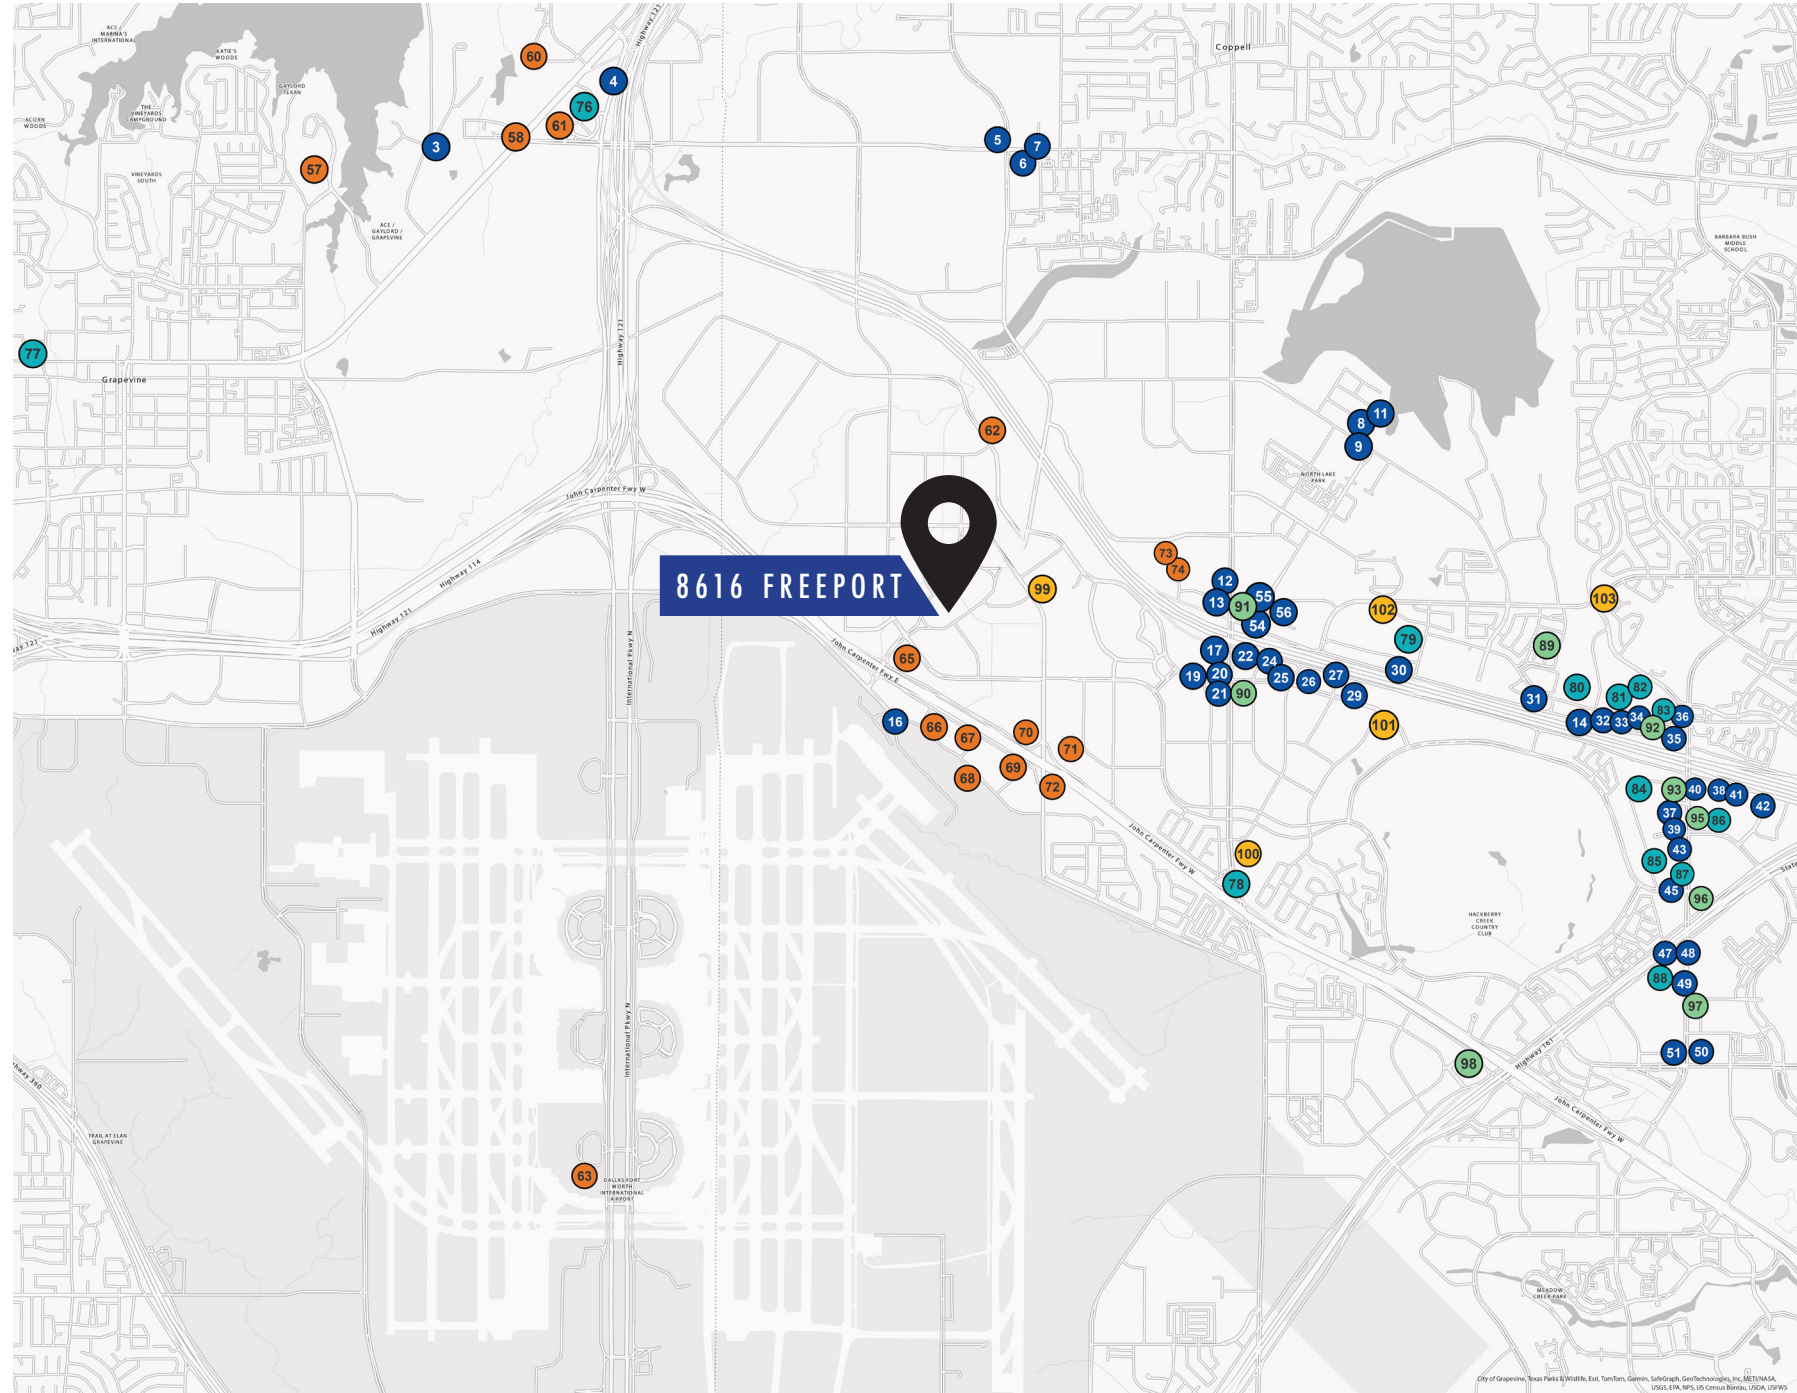

# 8616

**FREEPORT PARKWAY**

**56**  
RESTAURANTS

---

**18**  
HOTELS

---

**14**  
RETAIL

---

**10**  
BANKS

---

**5**  
DAYCARE

## RESTAURANTS

1. Zeppole Italian
2. Old Hickory Steakhouse
3. Ring of Honor Kitchen & Bar
4. Dimassi's Mediterranean Buffet
5. Hard Eight BBQ
6. Twisted Root Burger Co.
7. George | Coffee & Provisions
8. Flying Fish
9. Eno's Pizza Tavern
10. Flying Saucer
11. Rodeo Goat
12. First Watch
13. Dunkin
14. Panera Bread
15. Yummy Thai
16. Whataburger
17. Chipotle
18. Bread Zeppelin
19. Desi Adda
20. McDonald's
21. McAlister's Deli
22. Jimmy John's
23. Starbucks
24. Jam + Toast
25. Chicken Salad Chick
26. Slim Chickens
27. Mexican Sugar
28. Whiskey Cake
29. Lupe Tortilla
30. Texas Roadhouse
31. Sonic
32. Chili's
33. Buffalo Wild Wings
34. Boston's
35. IHOP
36. Raising Cane's
37. Jason's Deli
38. Cheddar's

## RETAIL

1. Grapevine Mills
2. Bass Pro Shops
3. Walgreens
4. CVS Pharmacy
5. The Home Depot
6. Walmart
7. Petsmart
8. Sam's Club
9. Kohl's
10. Target
11. MacArthur Park
12. Total Wine & More
13. Kroger
14. Whole Foods Market