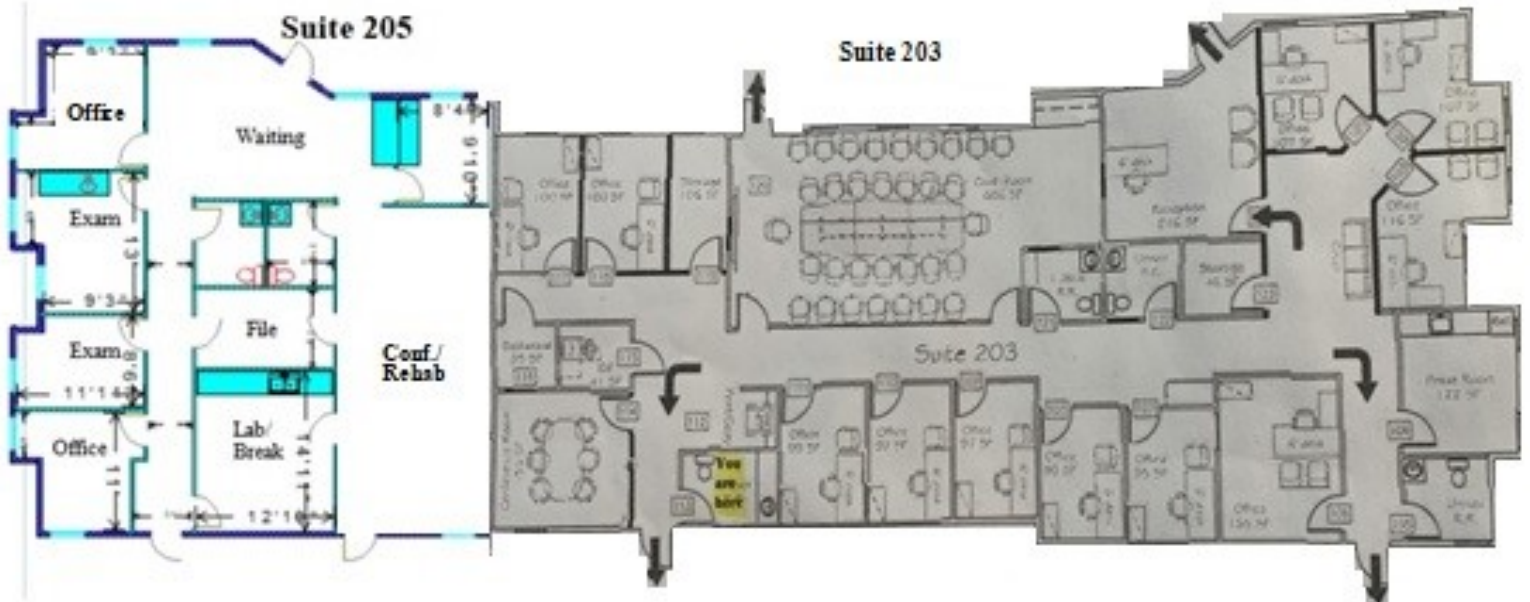

MOTE & ASSOCIATES

Floor Plan

911 York Dr., DeSoto

Offered for sale exclusively by:

Mote & Associates

Contact: Sarah R. Mitchell

O: 972-296-2856

M: 469-569-3019