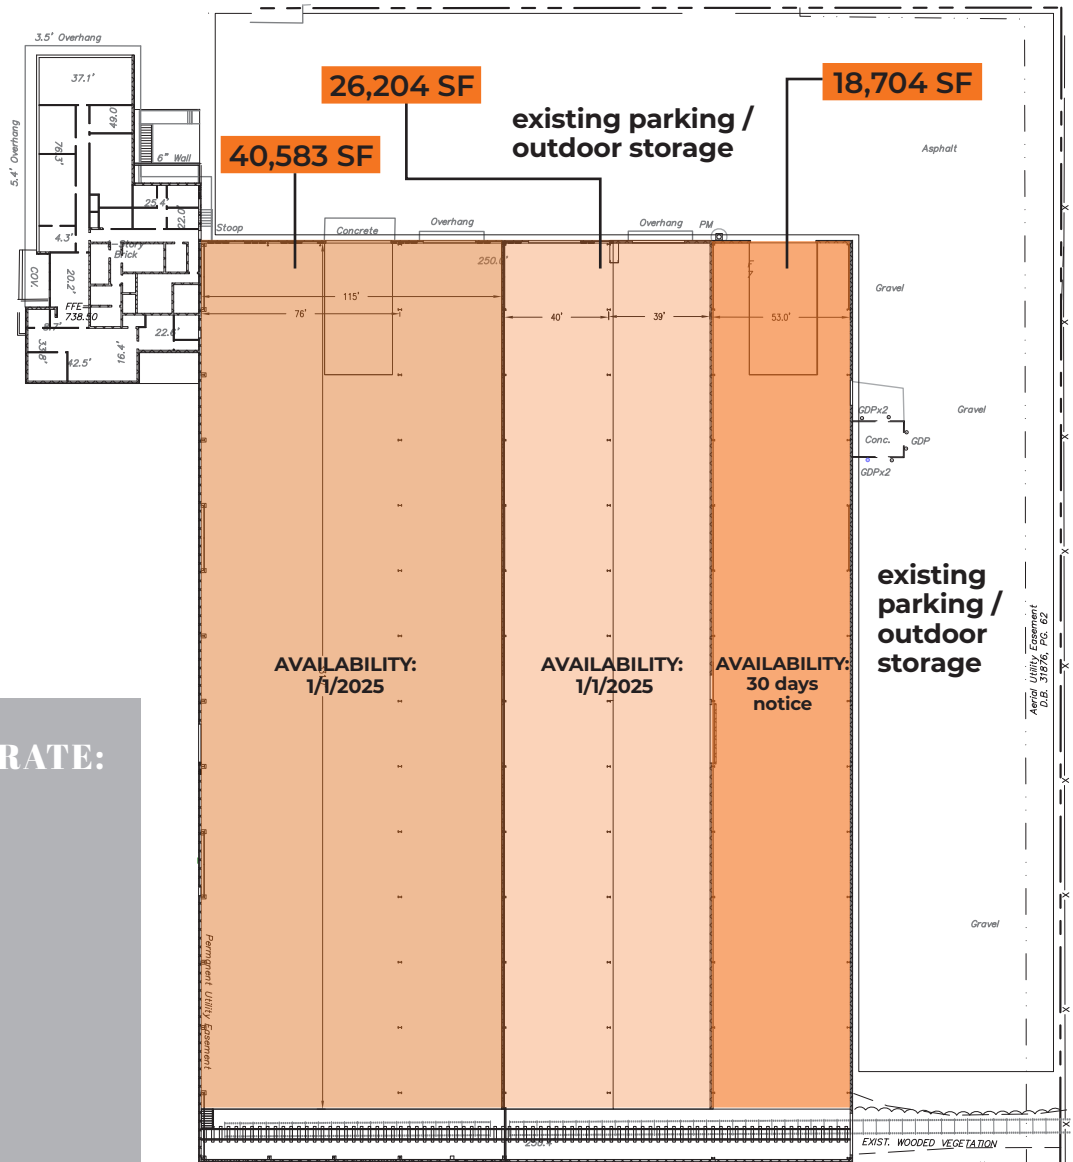

- 18,704 - 85,491 SF

LOADING

- 2 Internal Dock High
- 2 Dock High Doors

YARD

- Secured outside storage available

CONTACT BROKERS FOR RATE:

STREAM

JASON SCHNITTGER