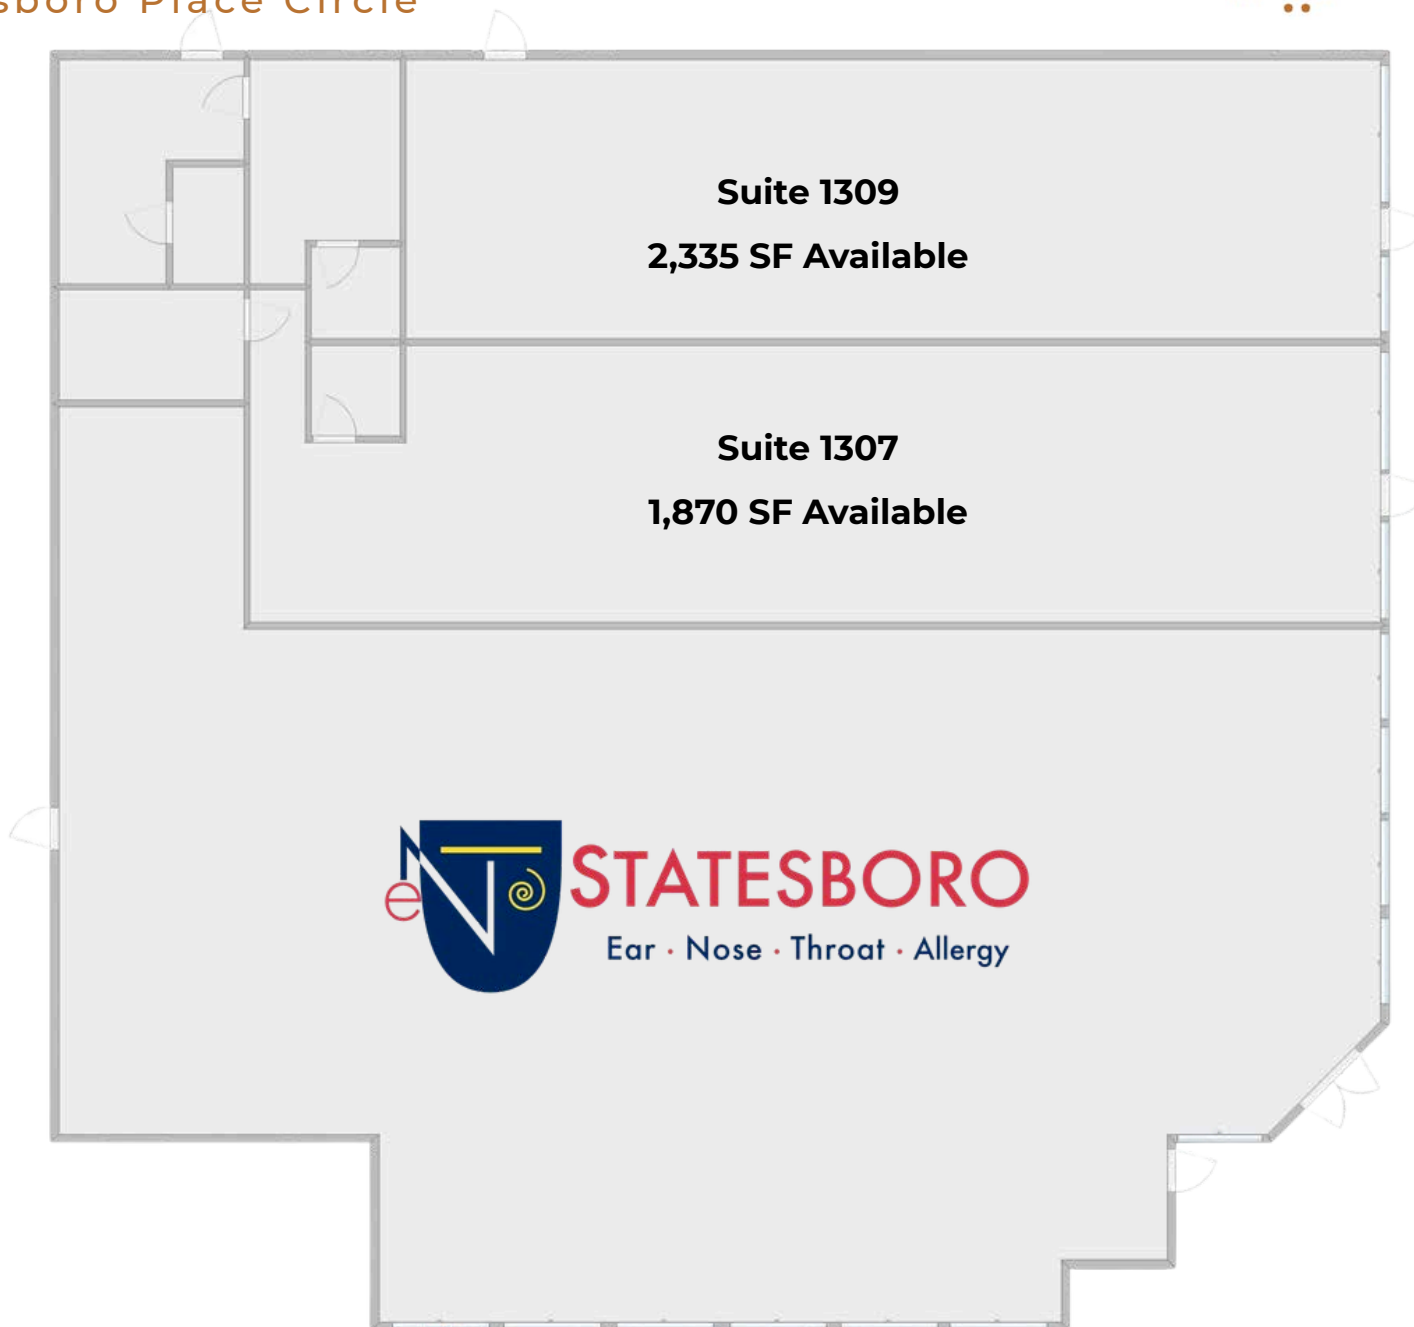

FOR LEASE - OFFICE/MEDICAL SUITES JUDGE REALTY

1301 Statesboro Place Circle, Statesboro, GA

OFFERING SUMMARY

1301 Statesboro Place Circle

General Information

Square Feet:	1,870 - 4,205 SF
Rental Rate:	Please Inquire
Lease Structure:	NNN
Lease Term:	Negotiable
Zoning:	C-3
Condition:	Shell/Open Floor Plan
Year Built:	2005
Year Renovated:	2023
Parking:	100 Surface

Property Description

Judge Realty is proud to offer for lease; 1301 Statesboro Place Circle in Statesboro, GA, a 3-unit commercial office building located directly off Veterans Memorial Pkwy in Bulloch County. The 2 available suites are next to the Statesboro ENT & Allergy clinic which occupies the anchor space, and Bites in the Boro as the neighboring property in front of the Copper Beech student housing complex. Property provides approx. 26,700 daily drive-by traffic at frontage, great signage exposure on the pylon sign perpendicular to Veterans Memorial Pkwy and above suite entrances, and plenty of ample parking surrounding the entire building. Spaces can be leased individually or combined into 1 large contiguous suite.

SUITE 1307- ADDITIONAL PHOTOS

1301 Statesboro Place Circle

FLOOR PLAN

1301 Statesboro Place Circle

LOCATION/DEMOGRAPHICS

1301 Statesboro Place Circle

2024 Demo's

Population