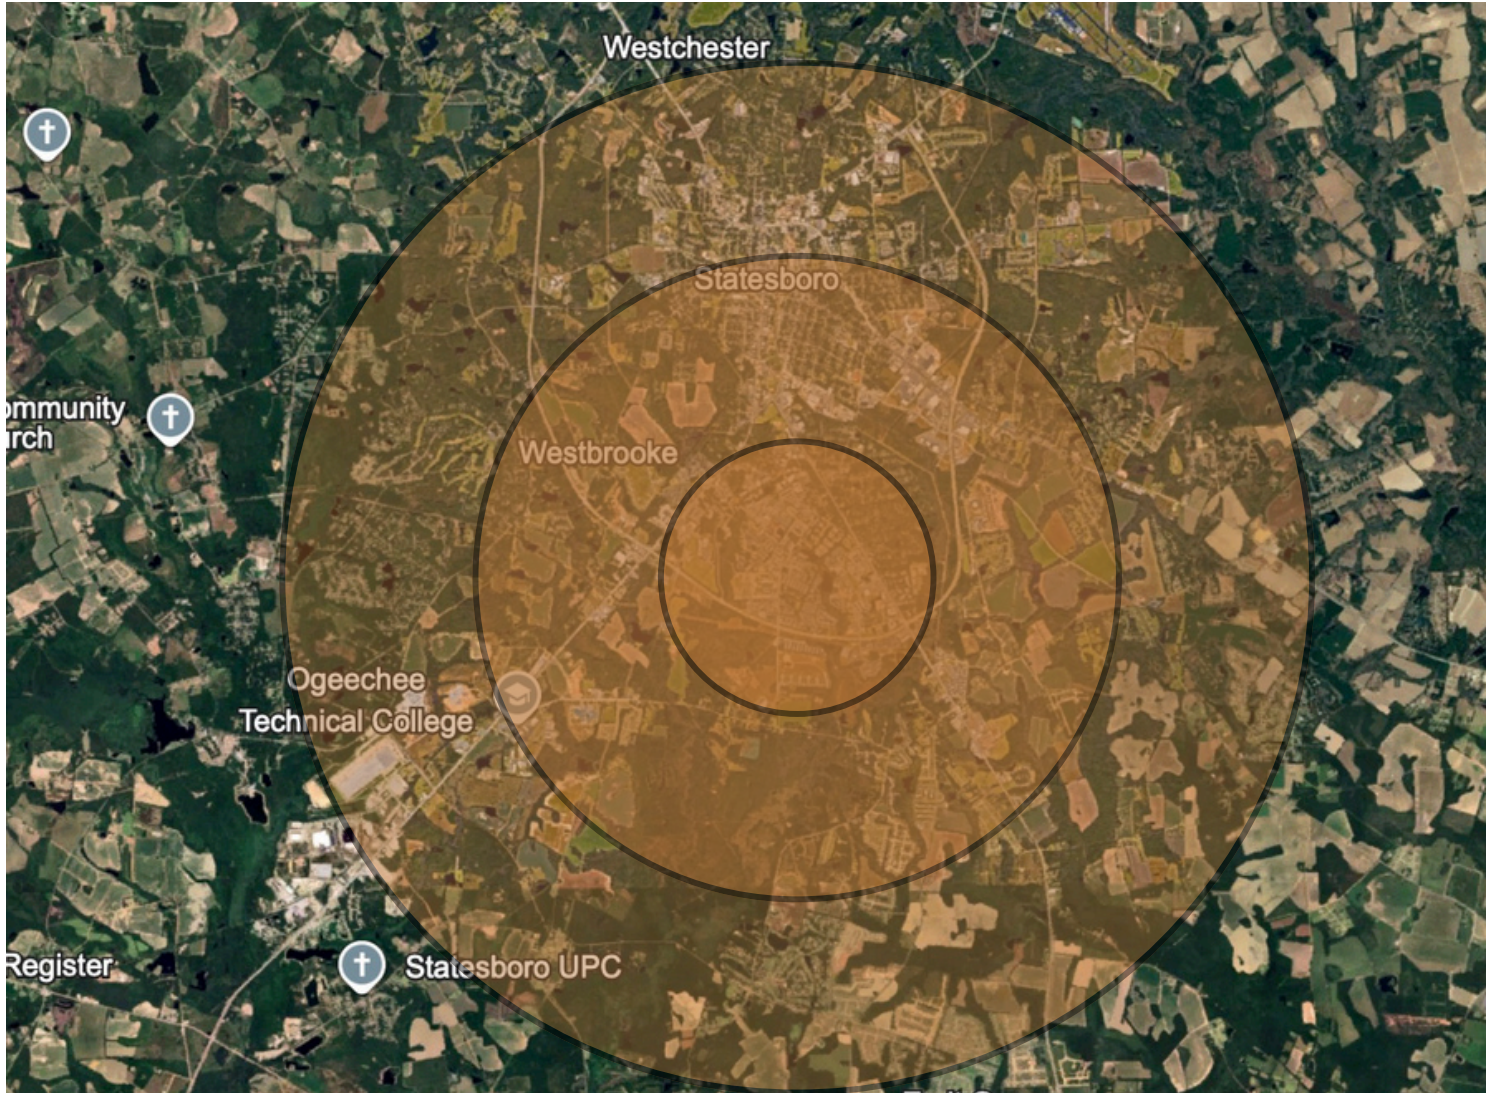

Property Description

Judge Realty is proud to offer for lease; 1301 Statesboro Place Circle in Statesboro, GA, a 3-unit commercial office building located directly off Veterans Memorial Pkwy in Bulloch County. The 2 available suites are next to the Statesboro ENT & Allergy clinic which occupies the anchor space, and Bites in the Boro as the neighboring property in front of the Copper Beech student housing complex. Property provides approx. 26,700 daily drive-by traffic at frontage, great signage exposure on the pylon sign perpendicular to Veterans Memorial Pkwy and above suite entrances, and plenty of ample parking surrounding the entire building. Spaces can be leased individually or combined into 1 large contiguous suite.

SUITE 1307- ADDITIONAL PHOTOS

1301 Statesboro Place Circle

FLOOR PLAN

1301 Statesboro Place Circle

LOCATION/DEMOGRAPHICS

1301 Statesboro Place Circle

2024 Demo's

Population

1 Mile: 13,411
3 Miles: 32,959
5 Miles: 52,974

Households

1 Mile: 4,426
3 Miles: 11,878
5 Miles: 19,533

Average HH Income

1 Mile: \$35,480
3 Miles: \$46,642
5 Miles: \$52,253

Median Age

1 Mile: 24.2
3 Miles: 26.3
5 Miles: 28.1