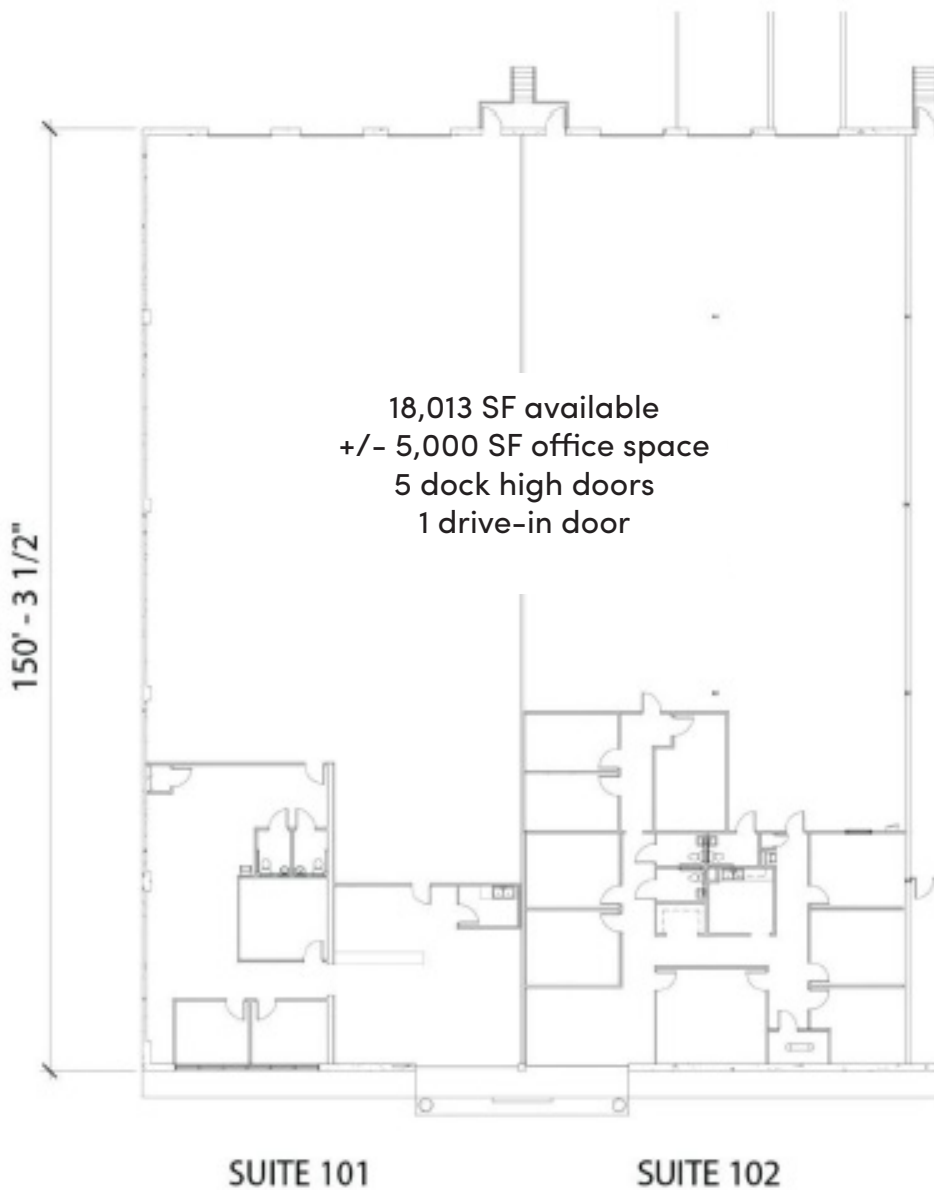

1990 Delk Industrial Boulevard

Marietta, GA

SITE PLAN

Contact Us

Learn more about this property or schedule a tour by reaching out to our local investment and leasing officer.

Gabriella Gianaccari

+1 (215) 531-0836

gabriella.gianaccari@eqtpartners.com