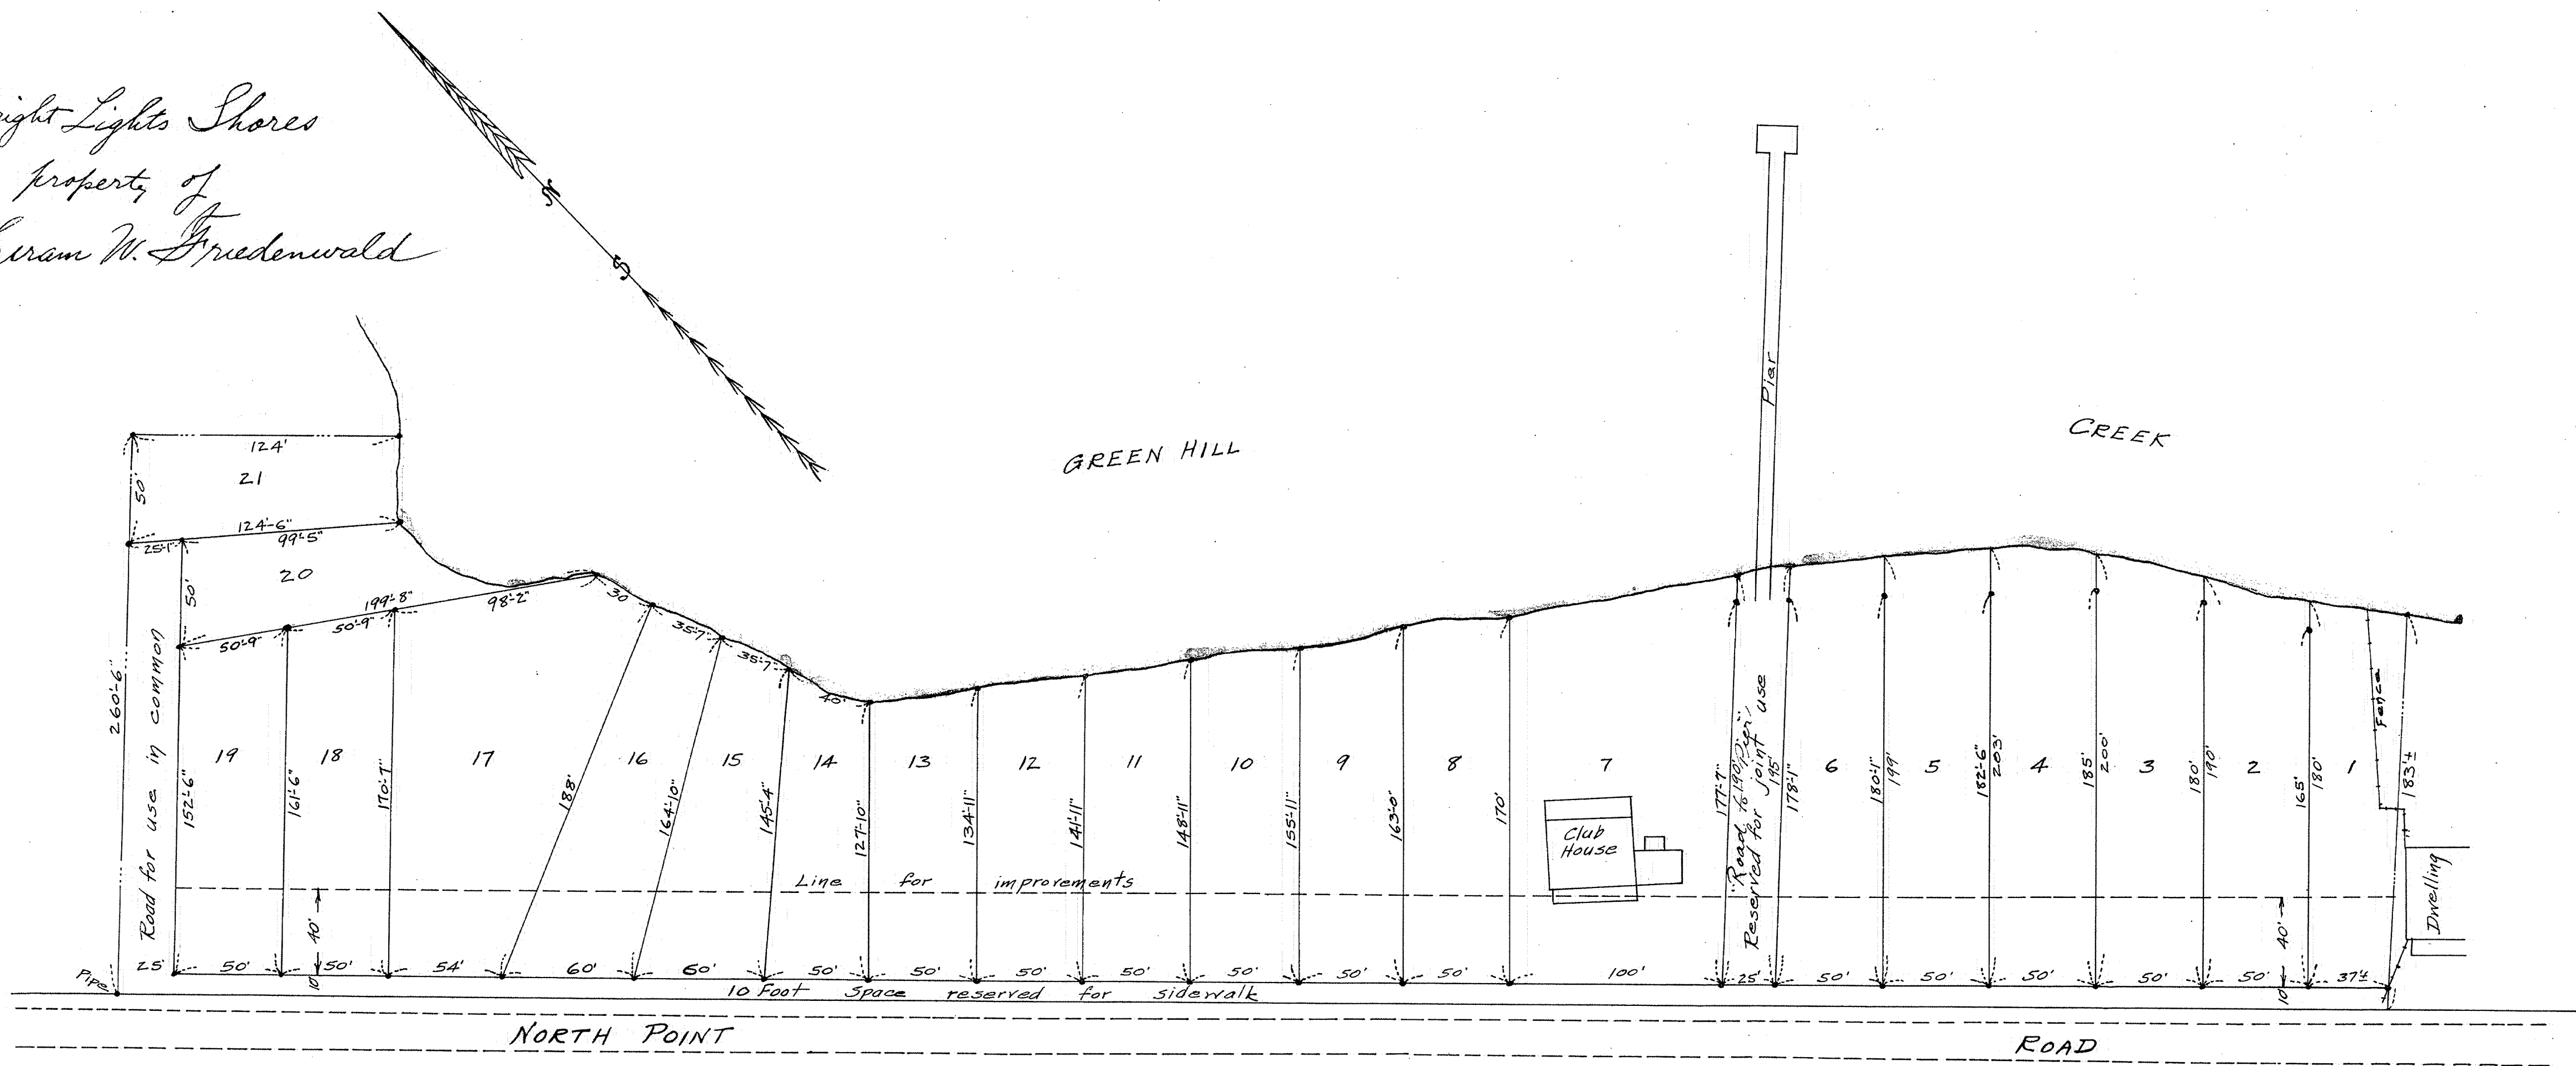

Bright Lights Shores
property of
Hiram W. Friedenwald

NOTE:- Indication of Roads or Rights of Way on this plat is made for convenience of location only; and is not intended as a dedication of same to public use

Stakes are indicated thus —●—

SCALE = 50 FEET TO ONE INCH
S. J. Martenut & Co
Surveyors & Civil Engrs.
Pract. Sept. 22-1925

MSACSU 2136-3771