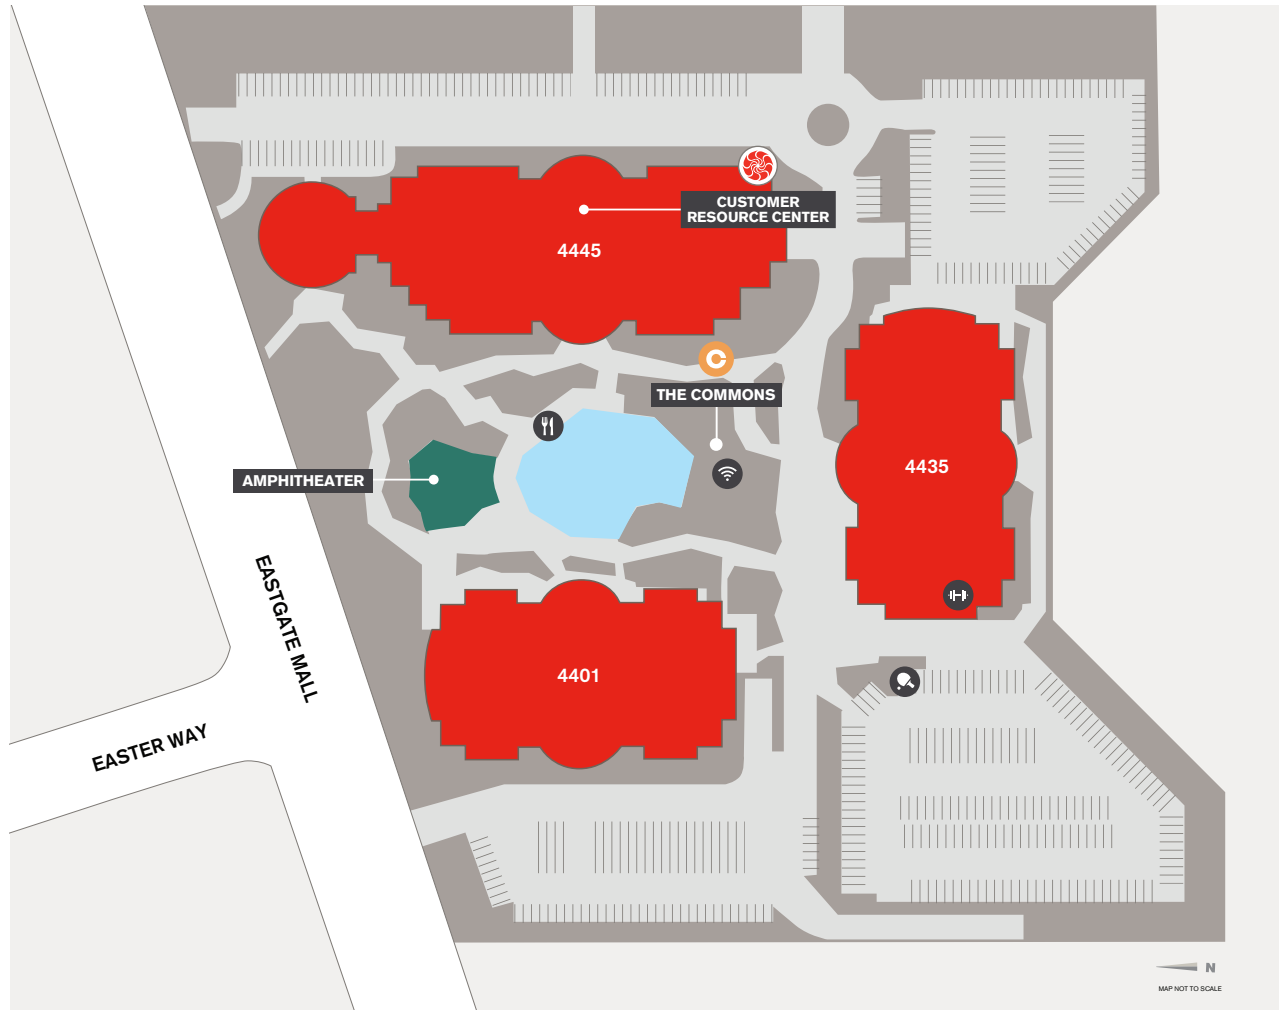

# AMENITIES

4401, 4435, & 4445 EASTGATE MALL, SAN DIEGO, CA 92121

Café

Fitness Center

Lounge

WiFi Enabled Workspace

CARGO CAFE

MEETINGS & EVENTS