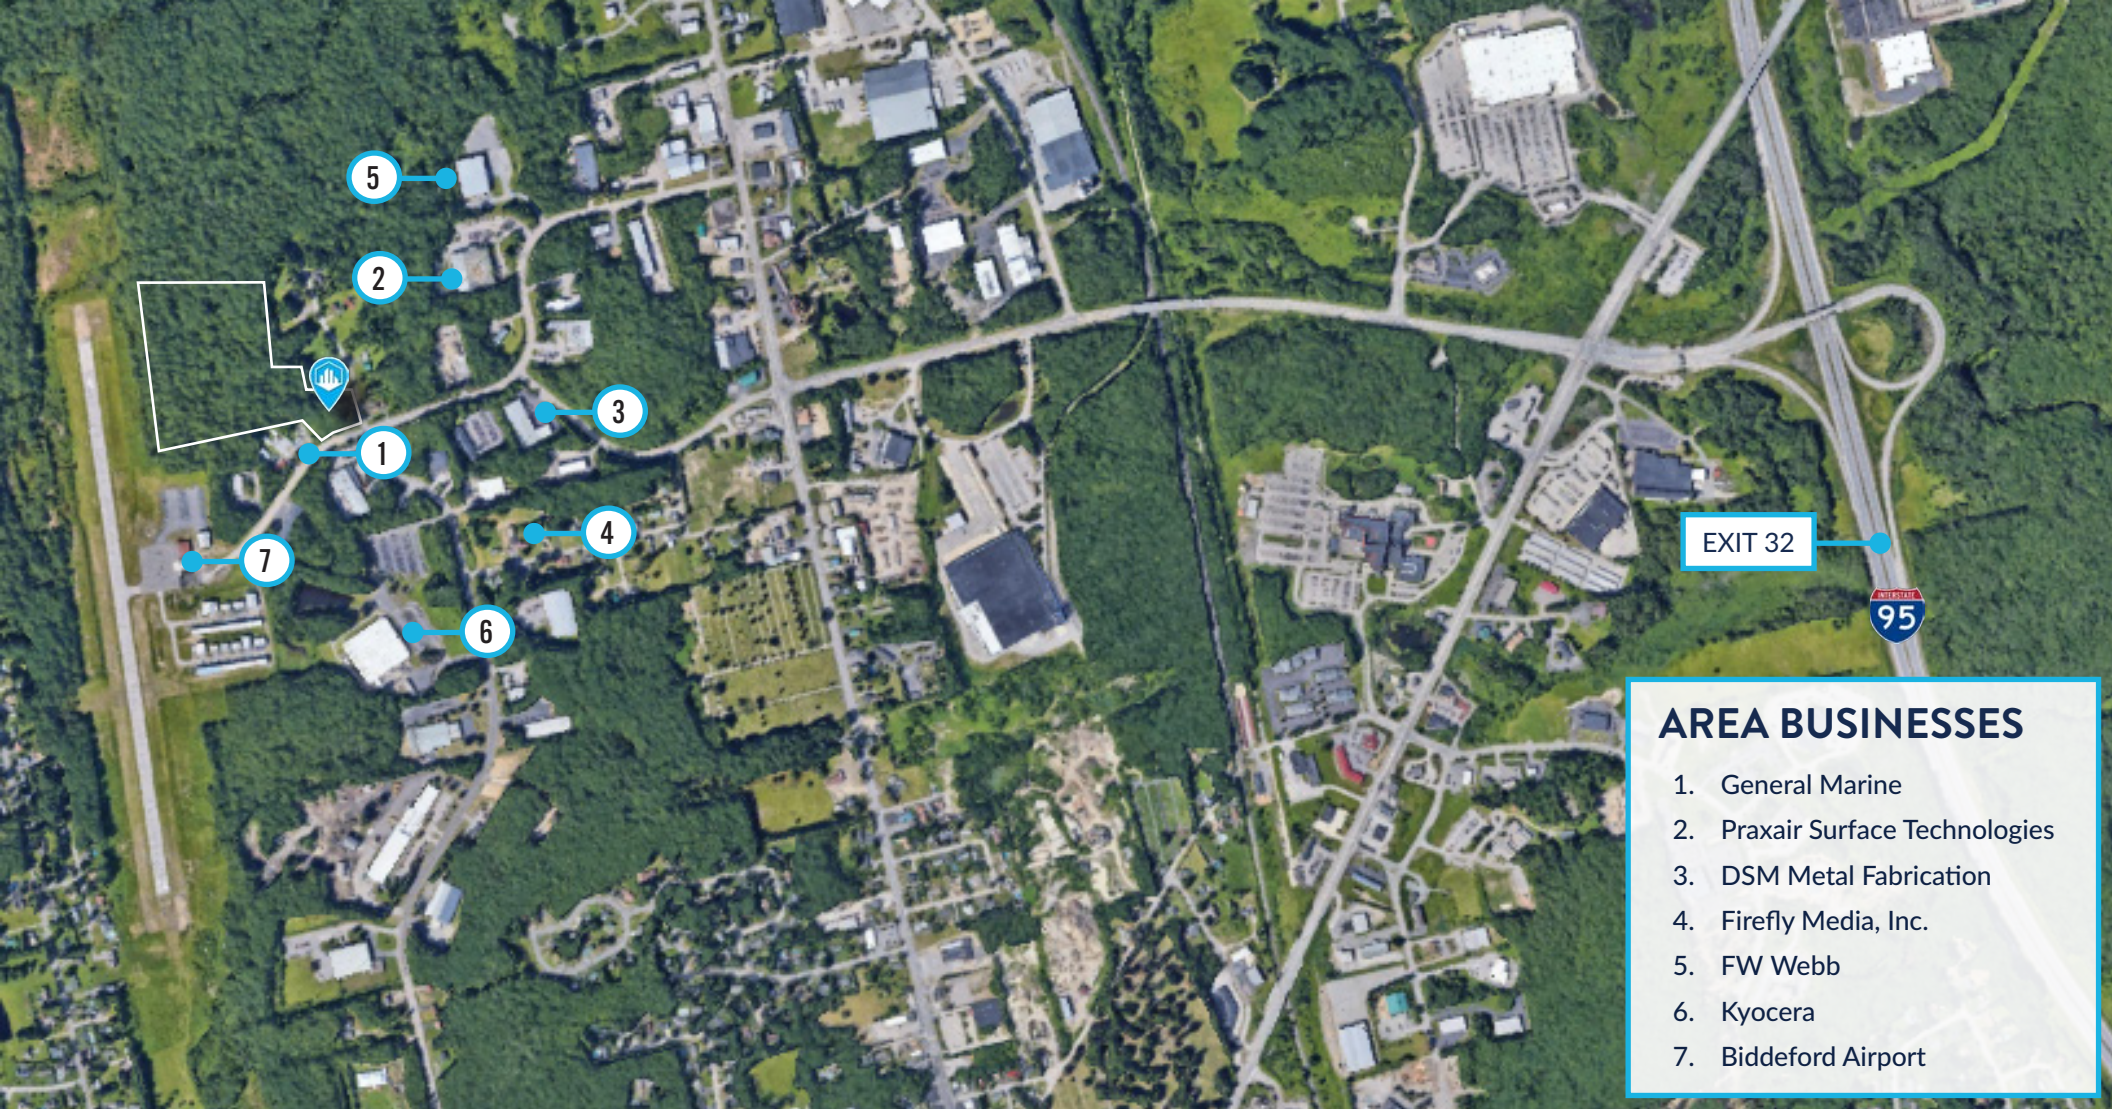

THE BOULOS
COMPANY

Approximate Area
(see survey)

PRICE REDUCED

FOR SALE
INDUSTRIAL LAND

50 LANDRY STREET
BIDDEFORD, ME 04005

PROPERTY HIGHLIGHTS

- 11.62± acres of industrial land available for sale
- Located in Airport Village Industrial Park near the Biddeford Airport
- Less than 5 minutes from I-95 Exit 32, providing easy access to Portland and surrounding cities
- Area businesses include General Marine, Praxair Surface Technologies, DSM Metal Fabrication, Firefly Media, FW Webb, and Kyocera
- **Sale Price:** ~~\$1,100,000~~ **\$895,000** (\$77,022/acre)

PROPERTY ADDRESS 50 Landry Street, Biddeford, ME 04005

OWNER BROWN DOG CARRIERS LLC

BOOK/PAGE 18846/723 ; 18879/311
(York County)

ASSESSOR'S REFERENCE Map 74, Lots 10-2, 11, & 14

ZONING I2 - Industrial 2

LAND AREA 11.62± AC

FRONTAGE 275' - Marcel Avenue
225' - Landry Street

UTILITIES Municipal water & sewer

ANNUAL RE TAXES \$1,762 (FY 2025)
Mill rate = 14.22

PROPERTY SURVEY

- AREA BUSINESSES**
1. General Marine
 2. Praxair Surface Technologies
 3. DSM Metal Fabrication
 4. Firefly Media, Inc.
 5. FW Webb
 6. Kyocera
 7. Biddeford Airport