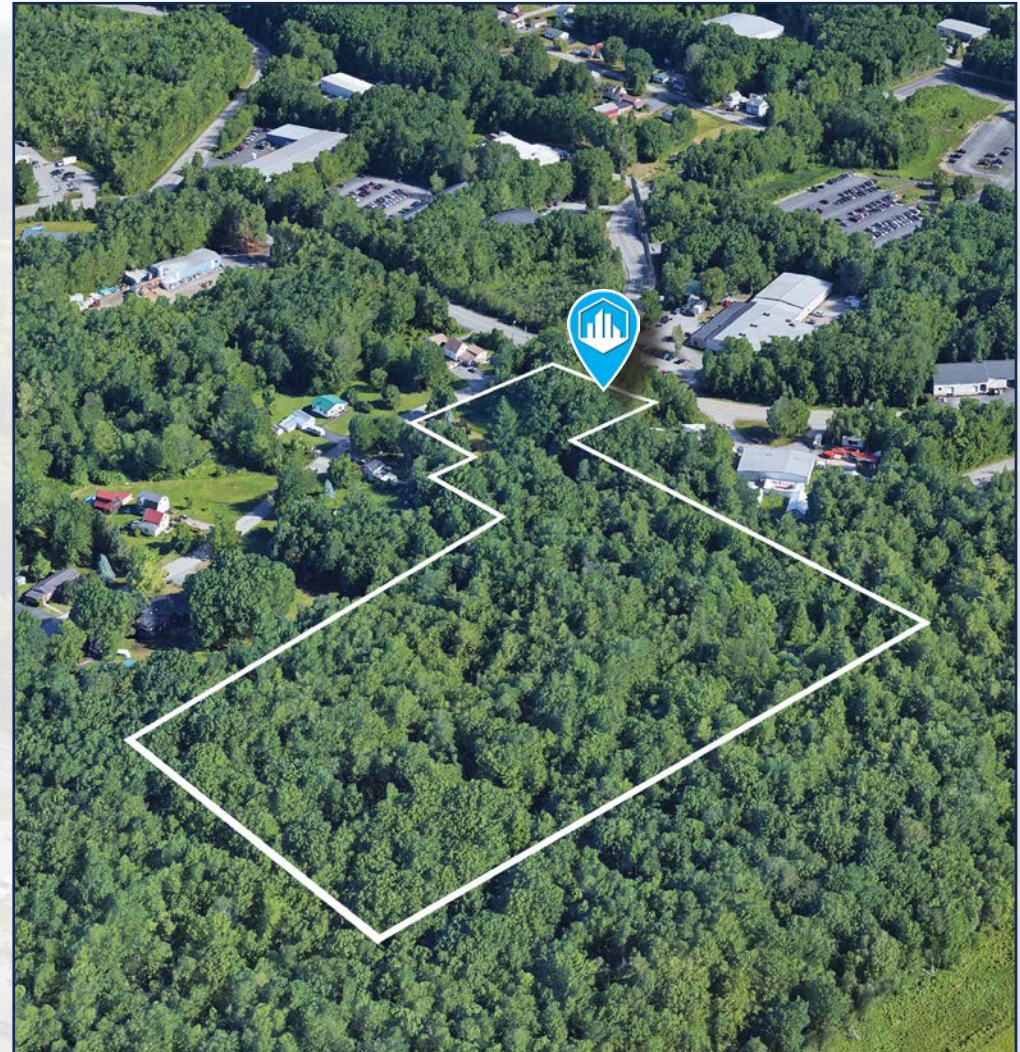

THE BOULOS
COMPANY

Approximate Area
(see survey)

PRICE REDUCED

FOR SALE
INDUSTRIAL LAND

50 LANDRY STREET
BIDDEFORD, ME 04005

PROPERTY HIGHLIGHTS

- 11.62± acres of industrial land available for sale
- Located in Airport Village Industrial Park near the Biddeford Airport
- Less than 5 minutes from I-95 Exit 32, providing easy access to Portland and surrounding cities
- Area businesses include General Marine, Praxair Surface Technologies, DSM Metal Fabrication, Firefly Media, FW Webb, and Kyocera
- **Sale Price:** ~~\$1,100,000~~ **\$895,000** (\$77,022/acre)

PROPERTY ADDRESS 50 Landry Street, Biddeford, ME 04005

OWNER BROWN DOG CARRIERS LLC

BOOK/PAGE 18846/723 ; 18879/311
(York County)

ASSESSOR'S REFERENCE Map 74, Lots 10-2, 11, & 14

ZONING I2 - Industrial 2

LAND AREA 11.62± AC

FRONTAGE 275' - Marcel Avenue
225' - Landry Street

UTILITIES Municipal water & sewer

ANNUAL RE TAXES \$1,762 (FY 2025)
Mill rate = 14.22

PROPERTY SURVEY

- AREA BUSINESSES**
1. General Marine
 2. Praxair Surface Technologies
 3. DSM Metal Fabrication
 4. Firefly Media, Inc.
 5. FW Webb
 6. Kyocera
 7. Biddeford Airport