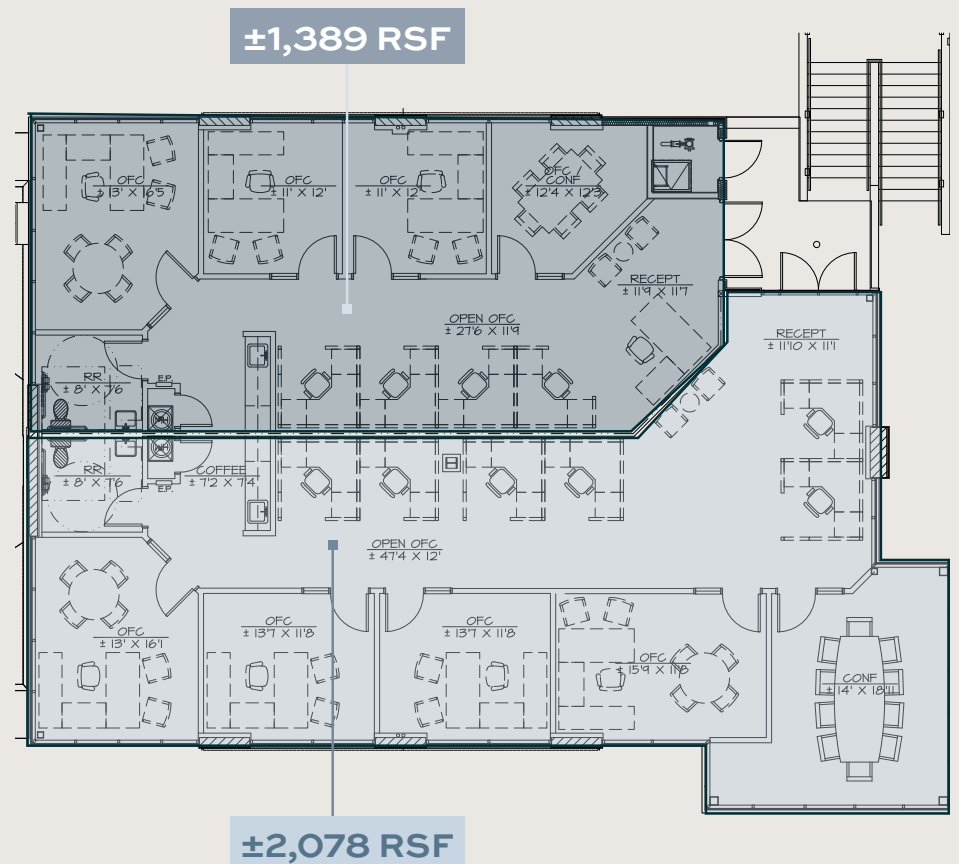

Available Suites

1482 E WILLIAMS FIELD RD

SUITE 201: ±3,467 SF | \$30.00 SF NNN

CONCEPTUAL FLOOR PLAN

CONCEPTUAL DEMISED FLOOR PLAN

Available Suites

1528 E WILLIAMS FIELD RD

SUITE 205: ±6,403 SF | \$32.00 SF NNN

Available Suites

1530 E WILLIAMS FIELD RD

SUITE 206: ±1,688 SF (AVAILABLE 08/01/2026) | \$32.00 SF NNN

Available Suites

1530 E WILLIAMS FIELD RD

SUITE 210: ±4,293 SF (AVAILABLE 08/01/2026) | \$32.00 SF NNN