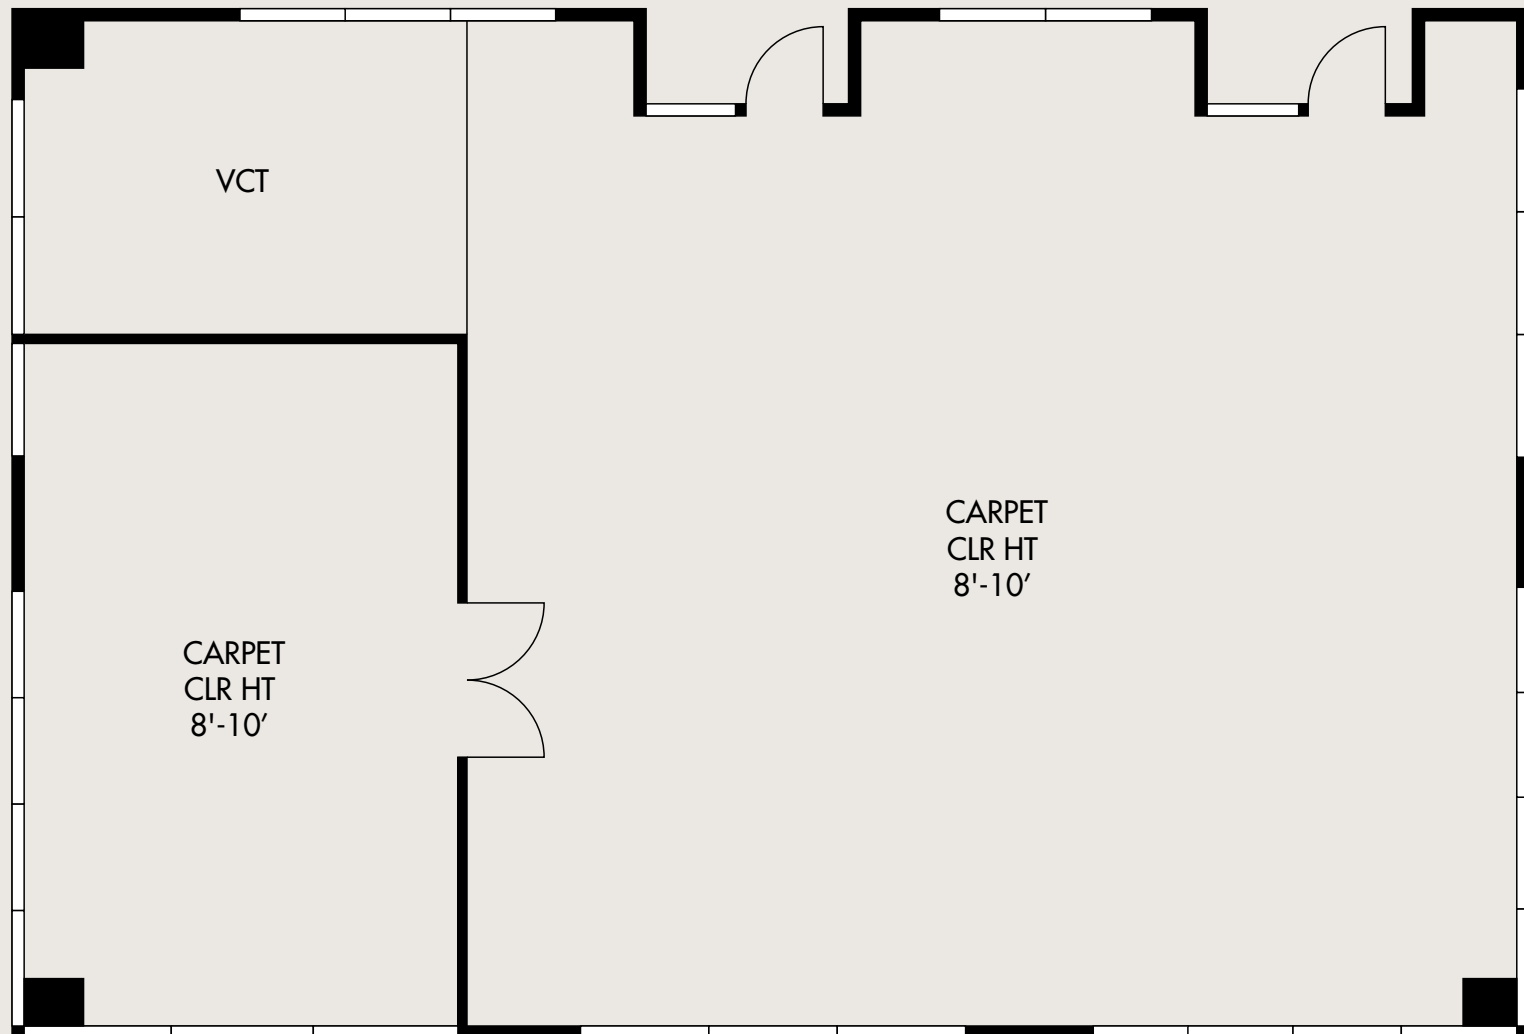

Available Suites

1482 E WILLIAMS FIELD RD

SUITE 201: ±3,467 SF | \$30.00 SF NNN

CONCEPTUAL FLOOR PLAN

CONCEPTUAL DEMISED FLOOR PLAN

Available Suites

1528 E WILLIAMS FIELD RD

SUITE 205: ±6,403 SF | \$32.00 SF NNN

Available Suites

1530 E WILLIAMS FIELD RD

SUITE 206: ±1,688 SF (AVAILABLE 08/01/2026) | \$32.00 SF NNN

Available Suites

1530 E WILLIAMS FIELD RD

SUITE 210: ±4,293 SF (AVAILABLE 08/01/2026) | \$32.00 SF NNN