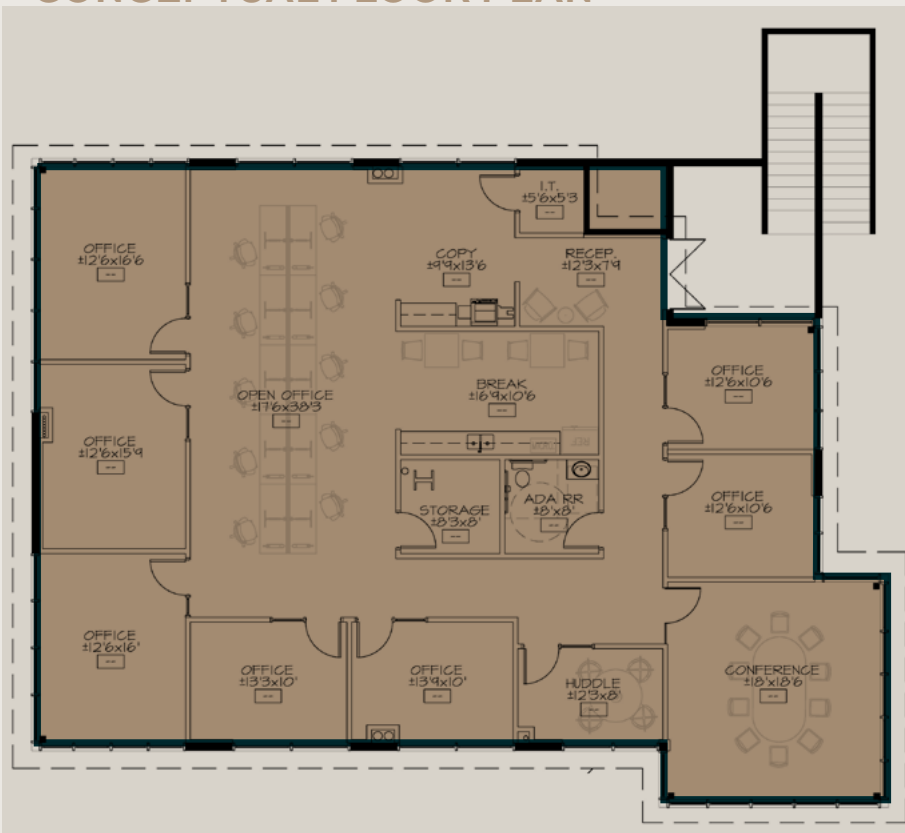

Available Suites

1482 E WILLIAMS FIELD RD

SUITE 201: ±3,467 SF | \$30.00 SF NNN

CONCEPTUAL FLOOR PLAN

CONCEPTUAL DEMISED FLOOR PLAN

Available Suites

1528 E WILLIAMS FIELD RD

SUITE 205: ±6,403 SF | \$32.00 SF NNN

Available Suites

1530 E WILLIAMS FIELD RD

SUITE 206: ±1,688 SF (AVAILABLE 08/01/2026) | \$32.00 SF NNN

Available Suites

1530 E WILLIAMS FIELD RD

SUITE 210: ±4,293 SF (AVAILABLE 08/01/2026) | \$32.00 SF NNN