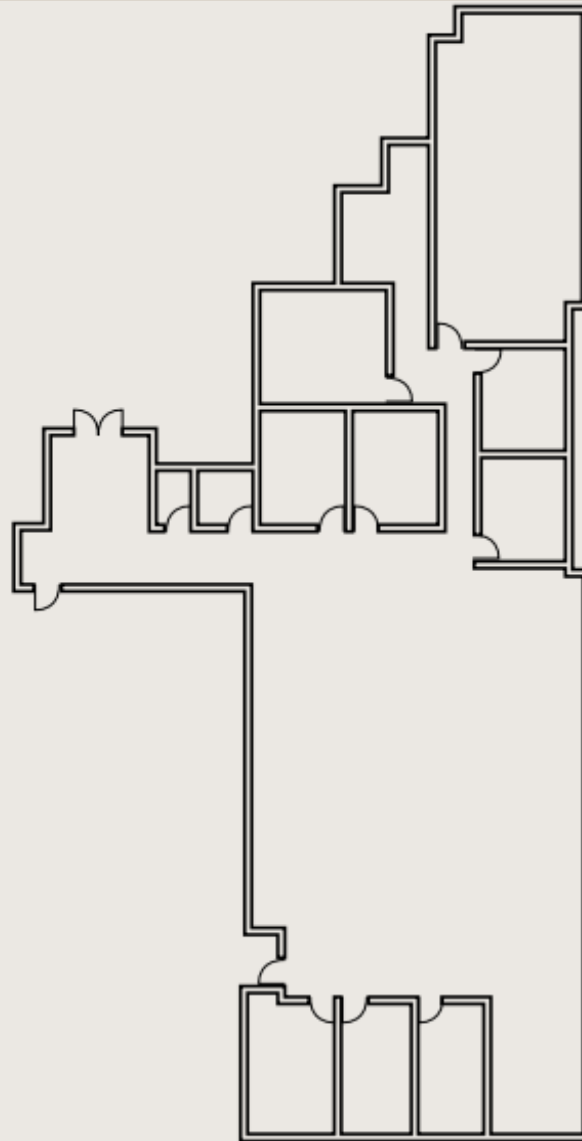

Available Suites

1482 E WILLIAMS FIELD RD

SUITE 201: ±3,467 SF | \$30.00 SF NNN

CONCEPTUAL FLOOR PLAN

CONCEPTUAL DEMISED FLOOR PLAN

Available Suites

1528 E WILLIAMS FIELD RD

SUITE 205: ±6,403 SF | \$32.00 SF NNN

Available Suites

1530 E WILLIAMS FIELD RD

SUITE 206: ±1,688 SF (AVAILABLE 08/01/2026) | \$32.00 SF NNN

Available Suites

1530 E WILLIAMS FIELD RD

SUITE 210: ±4,293 SF (AVAILABLE 08/01/2026) | \$32.00 SF NNN