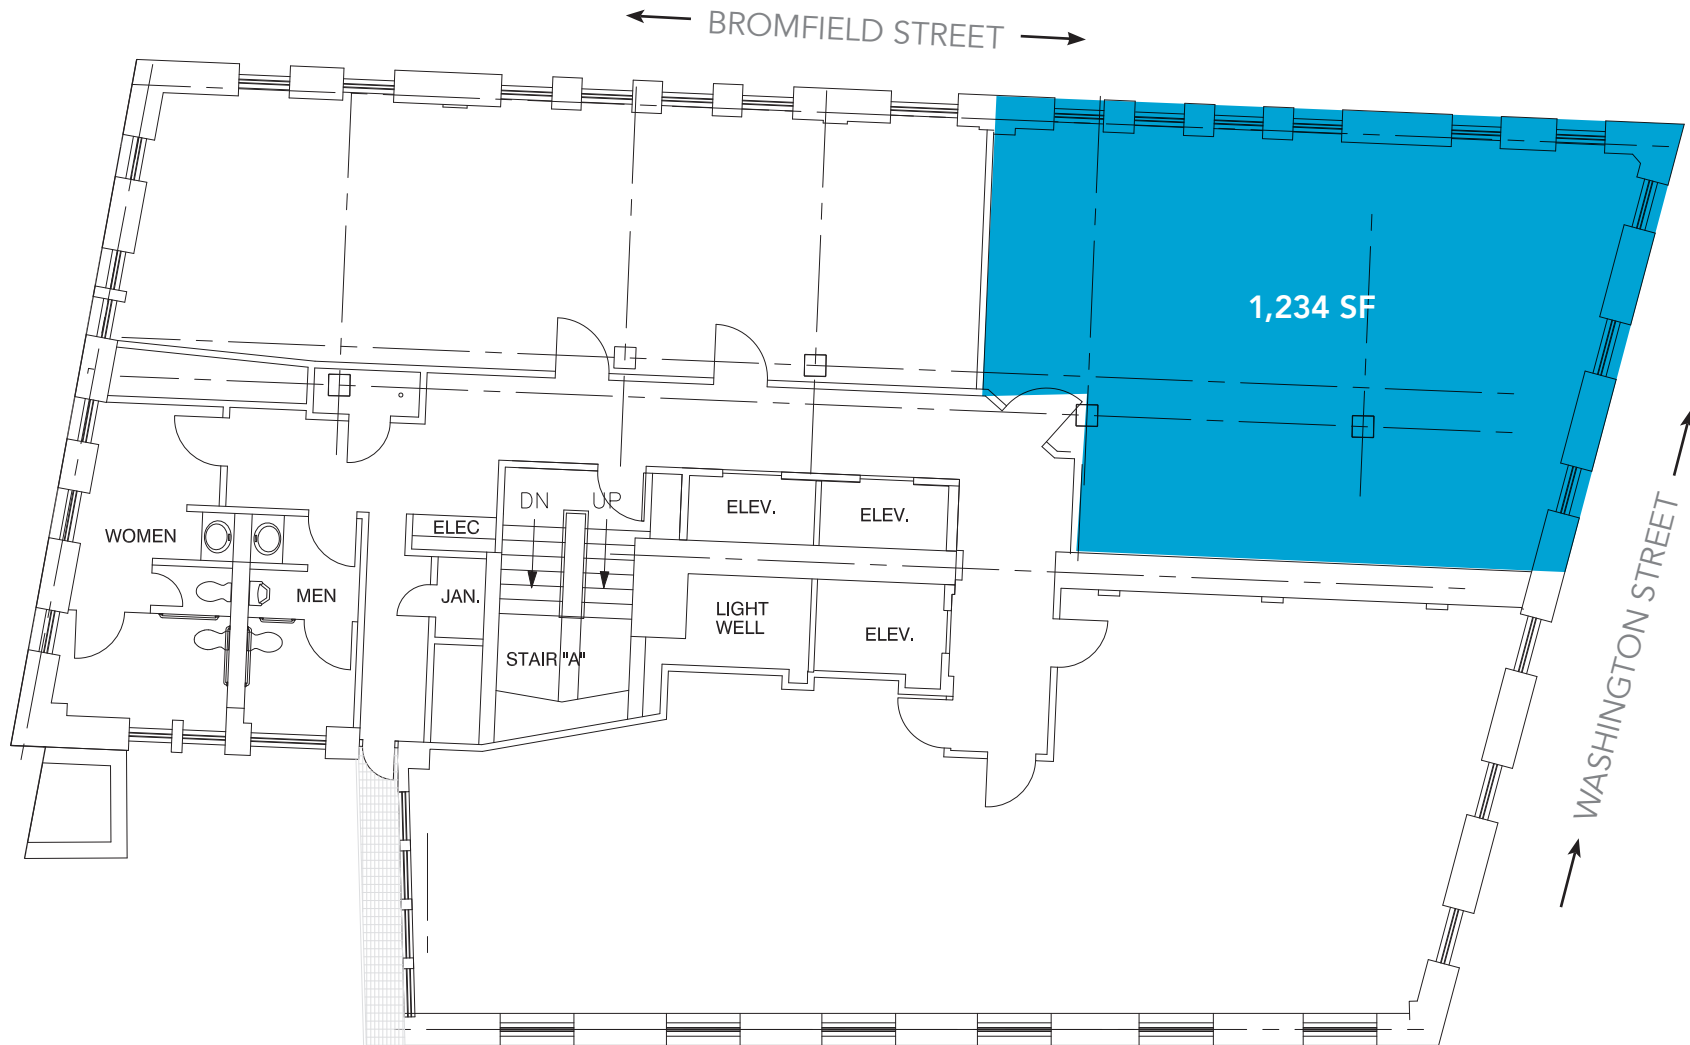

373 WASHINGTON STREET • DOWNTOWN CROSSING

10TH FLOOR • 1,234 RSF