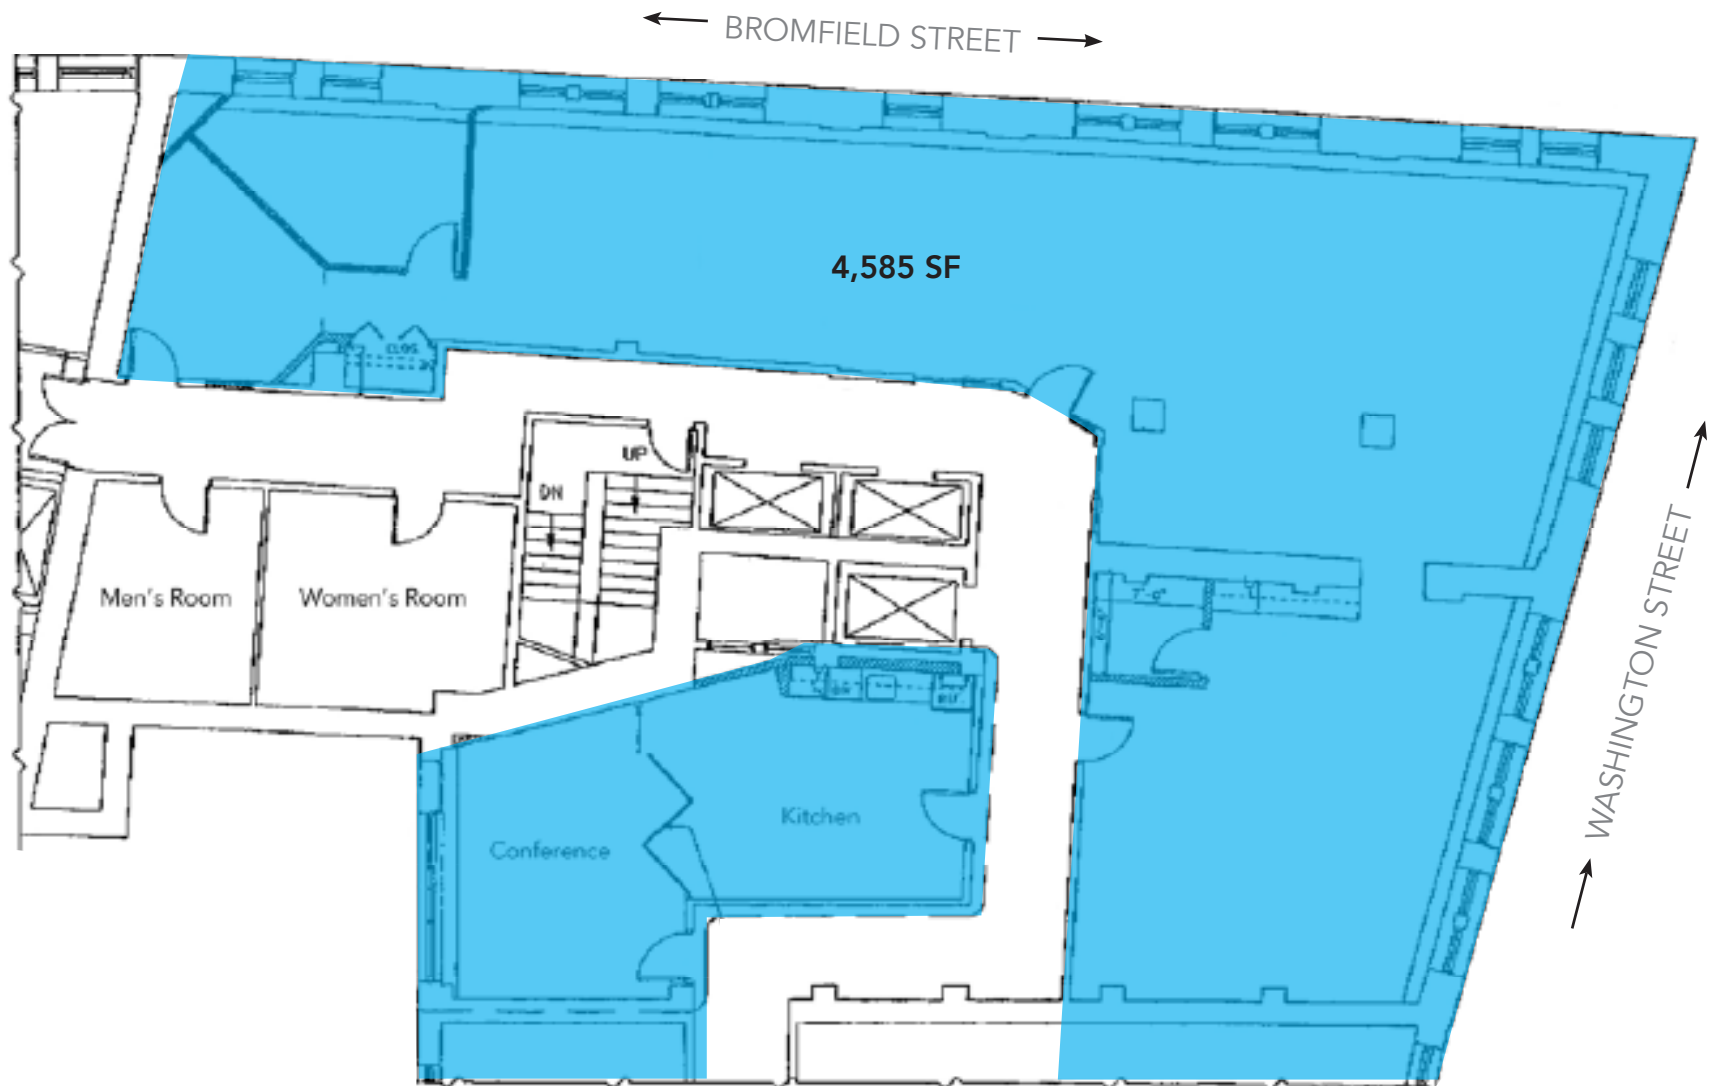

# 373 WASHINGTON STREET • DOWNTOWN CROSSING

4TH FLOOR • 1,040 - 3,843 RSF

# 373 WASHINGTON STREET • DOWNTOWN CROSSING

5TH FLOOR • 4,585 RSF

# 373 WASHINGTON STREET • DOWNTOWN CROSSING

9TH FLOOR • 1,703 - 4585 RSF

# 373 WASHINGTON STREET • DOWNTOWN CROSSING

10TH FLOOR • 1,648 RSF