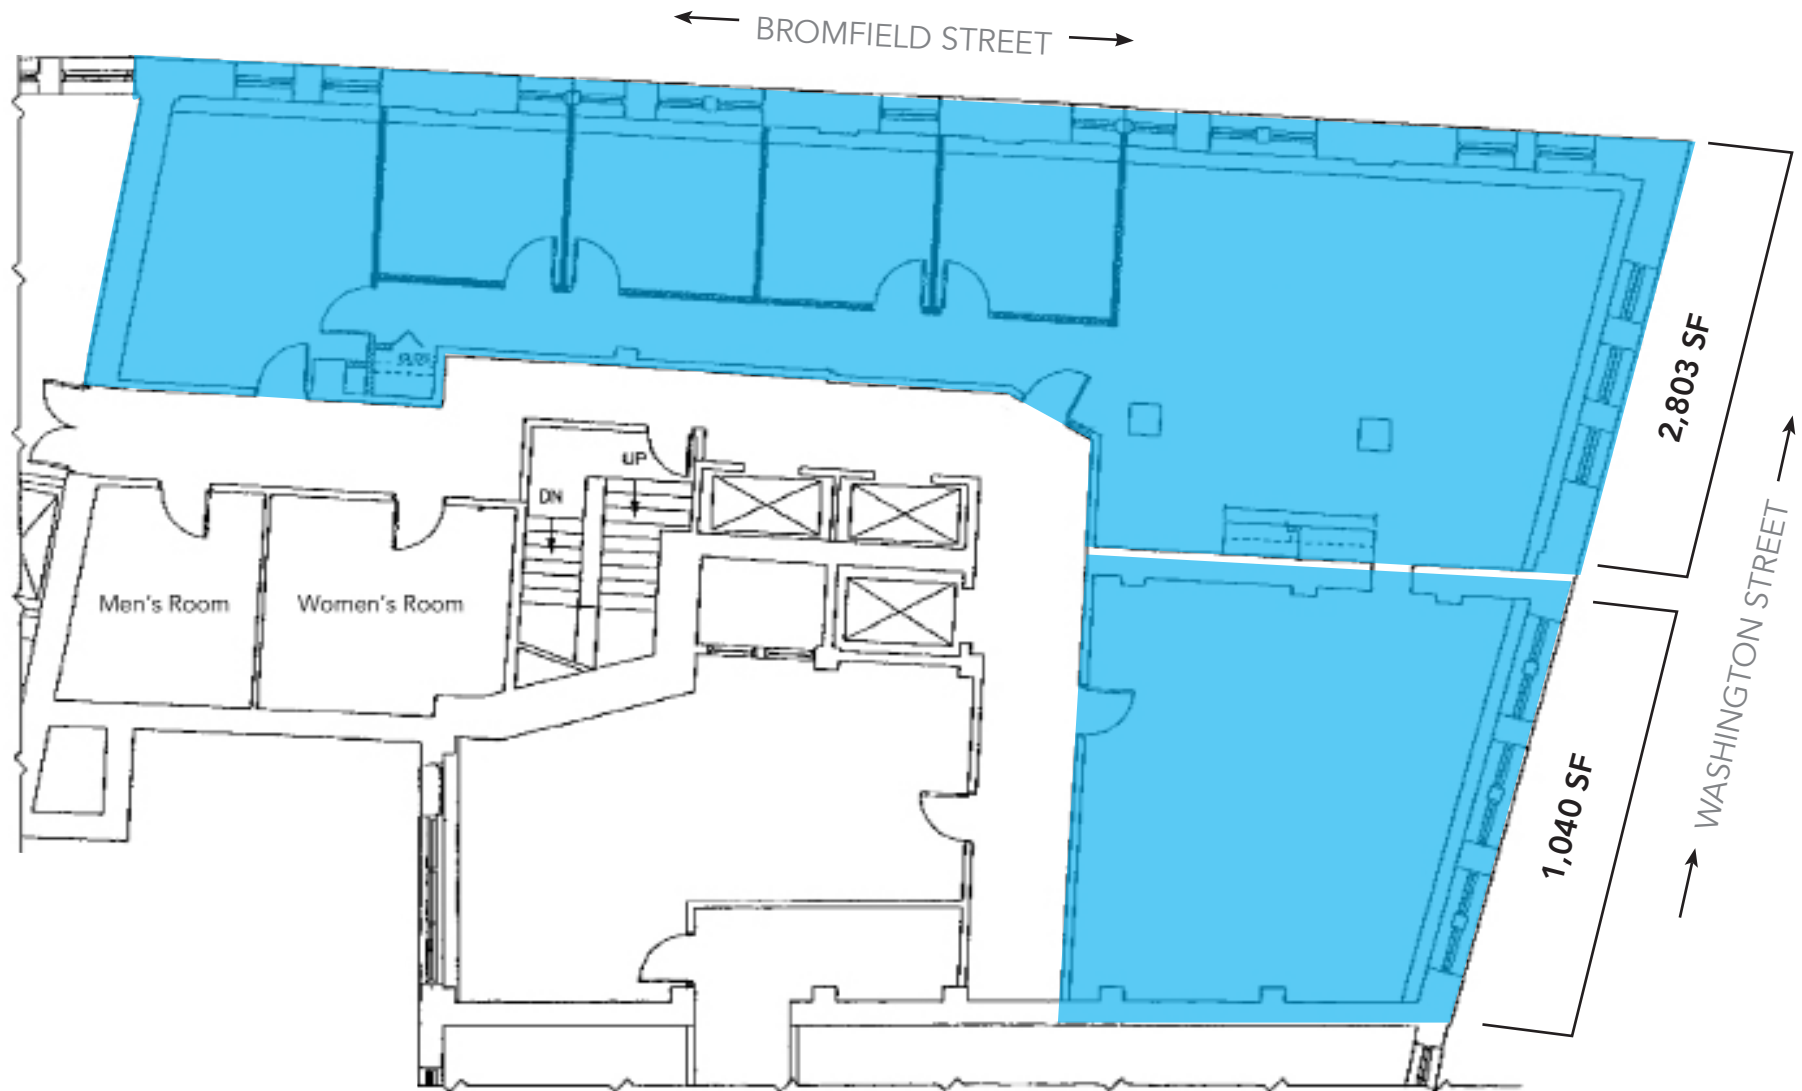

# 373 WASHINGTON STREET • DOWNTOWN CROSSING

4TH FLOOR • 1,040 - 3,843 RSF

# 373 WASHINGTON STREET • DOWNTOWN CROSSING

5TH FLOOR • 4,585 RSF

# 373 WASHINGTON STREET • DOWNTOWN CROSSING

9TH FLOOR • 1,703 - 4585 RSF

# 373 WASHINGTON STREET • DOWNTOWN CROSSING

10TH FLOOR • 1,648 RSF