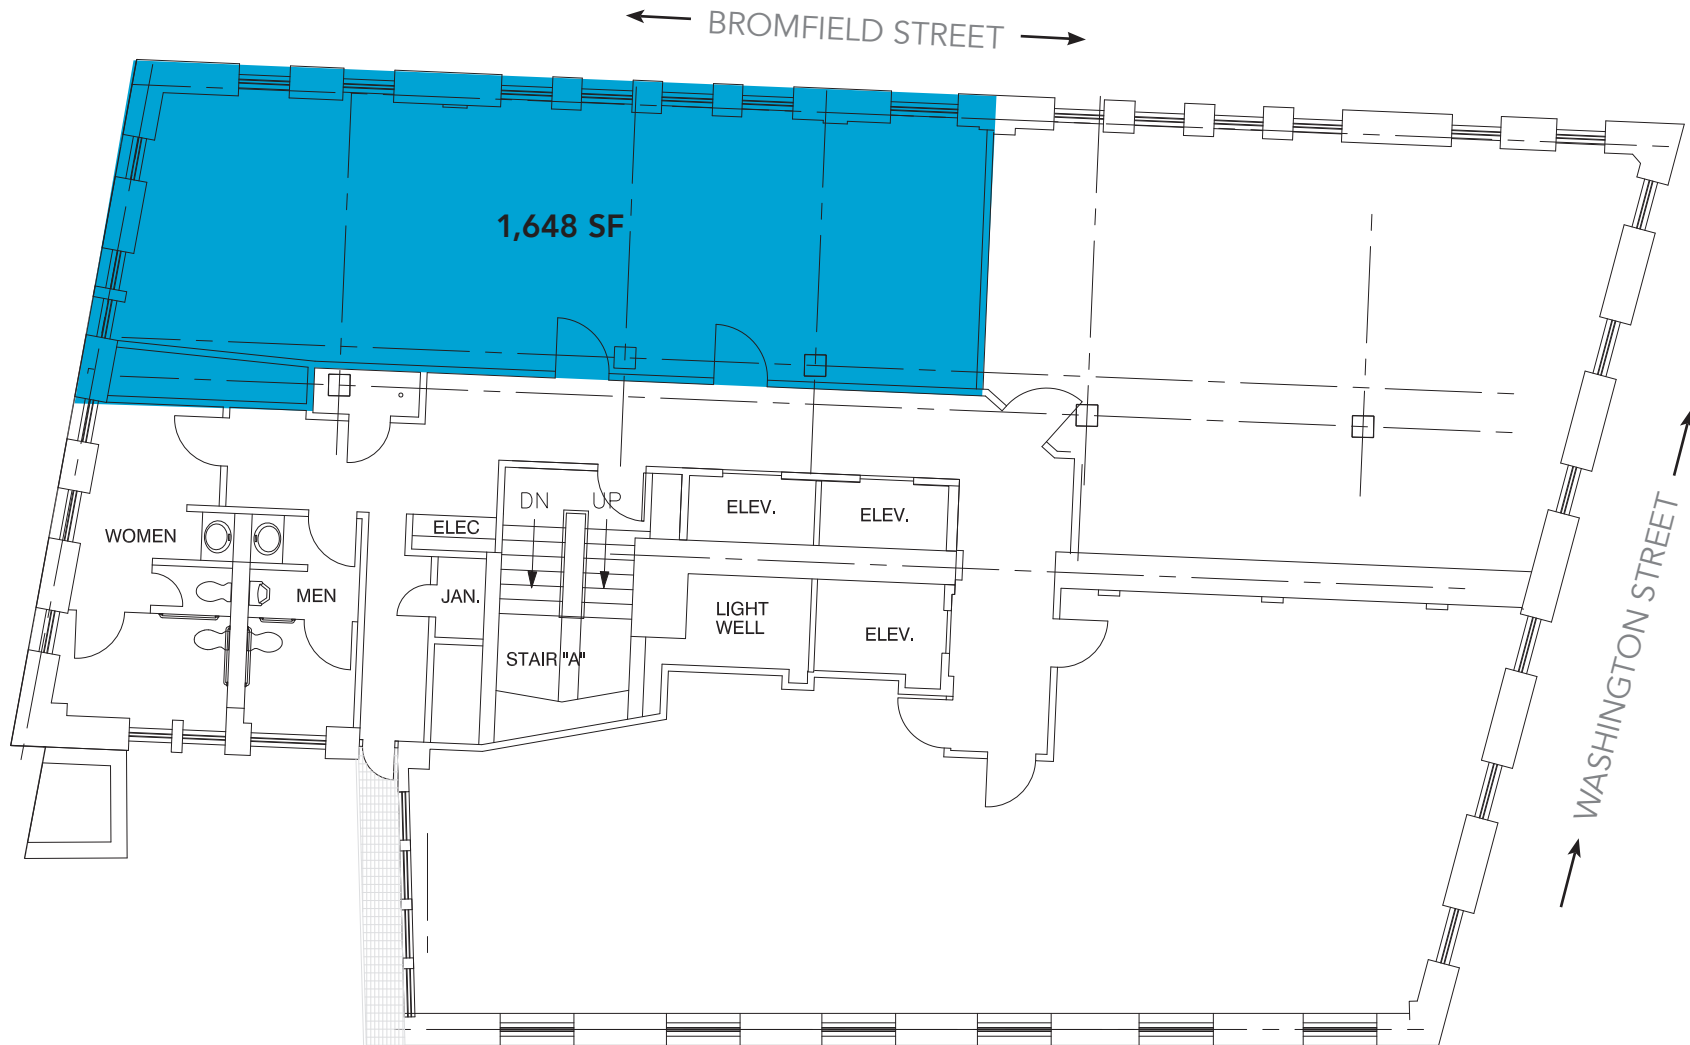

# 373 WASHINGTON STREET • DOWNTOWN CROSSING

4TH FLOOR • 1,040 - 3,843 RSF

# 373 WASHINGTON STREET • DOWNTOWN CROSSING

5TH FLOOR • 4,585 RSF

# 373 WASHINGTON STREET • DOWNTOWN CROSSING

9TH FLOOR • 1,703 - 4585 RSF

# 373 WASHINGTON STREET • DOWNTOWN CROSSING

10TH FLOOR • 1,648 RSF