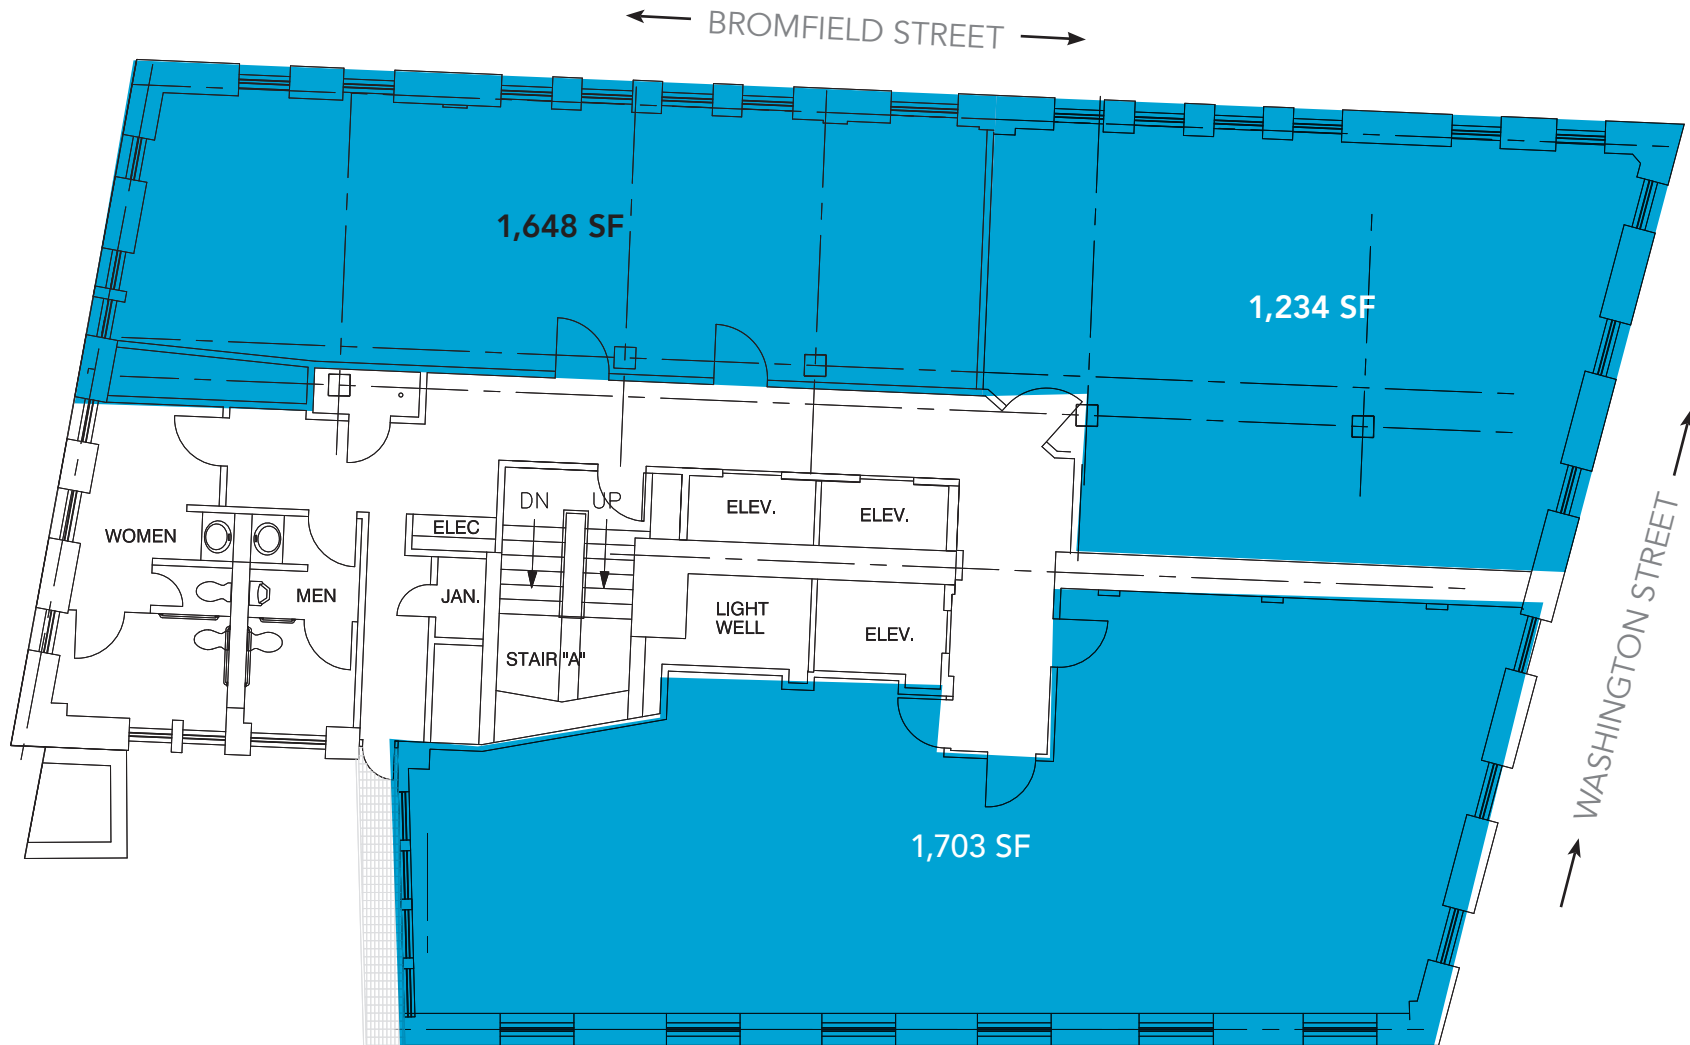

# 373 WASHINGTON STREET • DOWNTOWN CROSSING

4TH FLOOR • 1,040 - 3,843 RSF

# 373 WASHINGTON STREET • DOWNTOWN CROSSING

5TH FLOOR • 4,585 RSF

# 373 WASHINGTON STREET • DOWNTOWN CROSSING

9TH FLOOR • 1,703 - 4585 RSF

# 373 WASHINGTON STREET • DOWNTOWN CROSSING

10TH FLOOR • 1,648 RSF