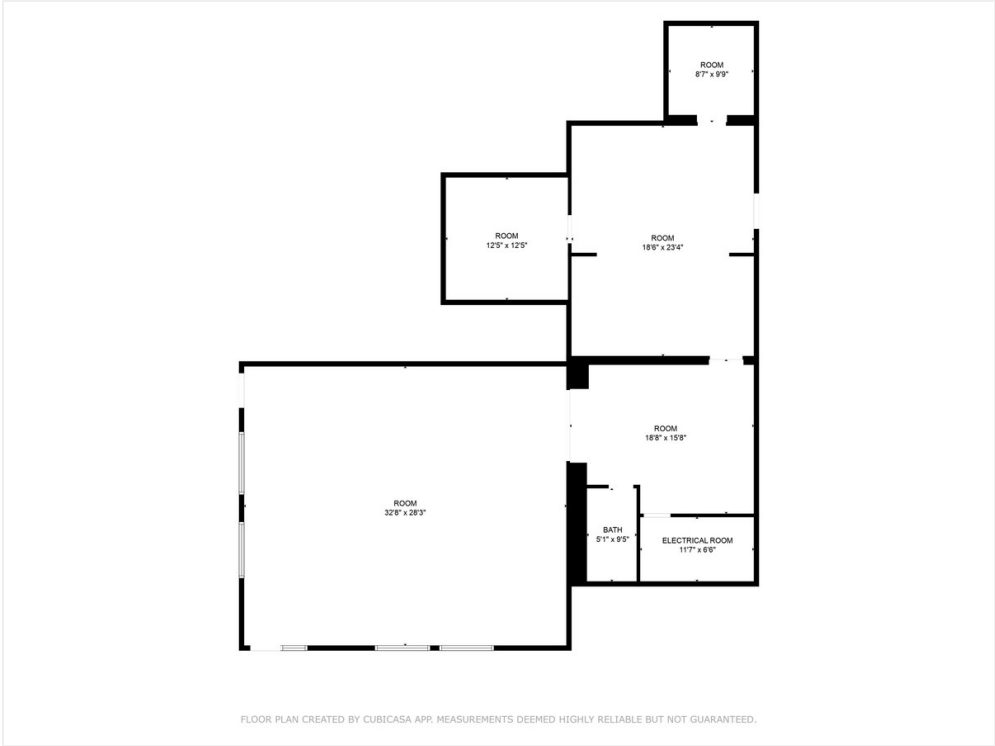

Waterfront Commercial Property!

14041 Laplaisance Rd, Monroe, MI 48161

Property Photos

Floor Plan