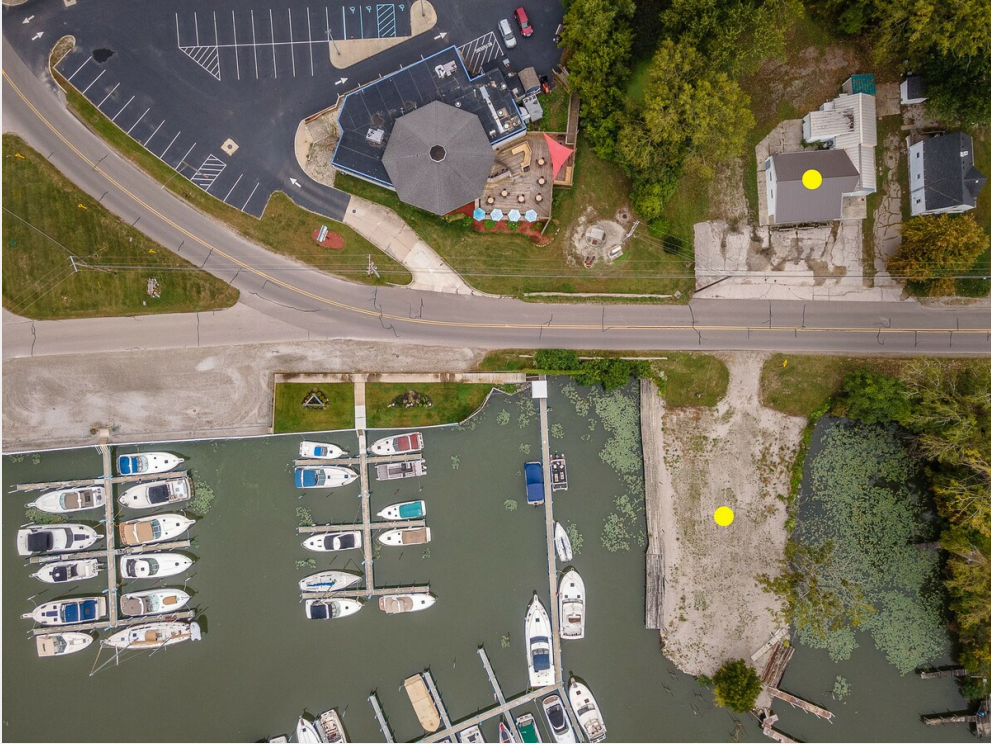

14041 & 14011 from above