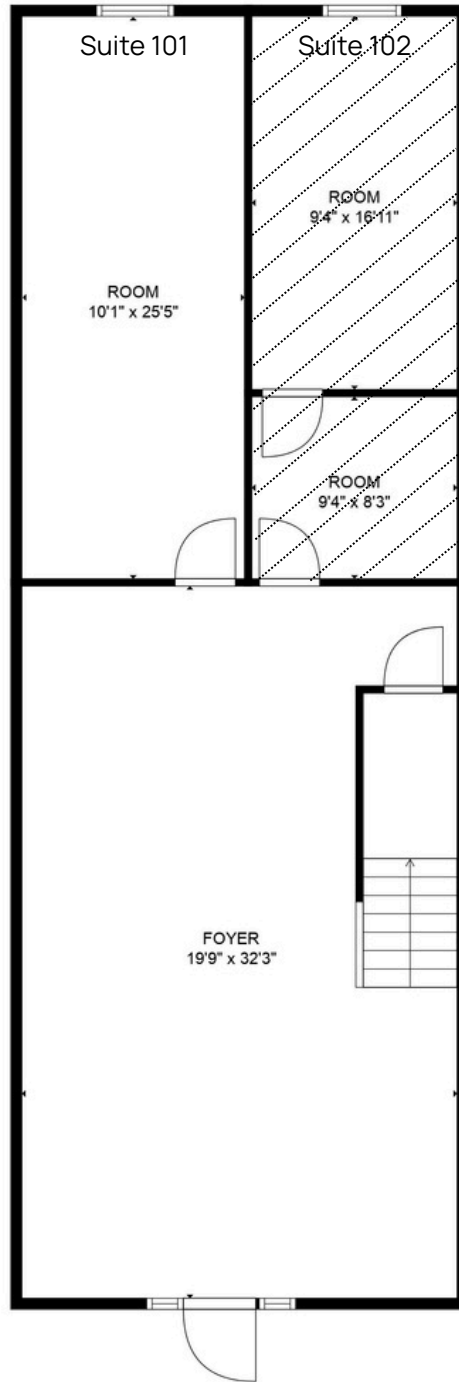

Suite 101	\$450/month
Suite 102	\$450/month
Suite 201	\$450/month
Suite 202	\$425/month
Suite 203	\$450/month
Suite 204	\$425/month
Suite 205	\$450/month
Suite 206	\$425/month
Suite 207	\$450/month
Suite 208	\$425/month

FOR LEASE

GROSS INTERNAL AREA
Below Ground: 1143 sq. ft, FLOOR 2: 3230 sq. ft
EXCLUDED AREAS: OPEN TO BELOW: 466 sq. ft
TOTAL: 4373 sq. ft

MEASUREMENTS ARE CALCULATED BY CUBICASA TECHNOLOGY. DEEMED HIGHLY RELIABLE BUT NOT GUARANTEED.

GROSS INTERNAL AREA

Below Ground: 1143 sq. ft, FLOOR 2: 3230 sq. ft

EXCLUDED AREAS: OPEN TO BELOW: 466 sq. ft

TOTAL: 4373 sq. ft

MEASUREMENTS ARE CALCULATED BY CUBICASA TECHNOLOGY. DEEMED HIGHLY RELIABLE BUT NOT GUARANTEED.