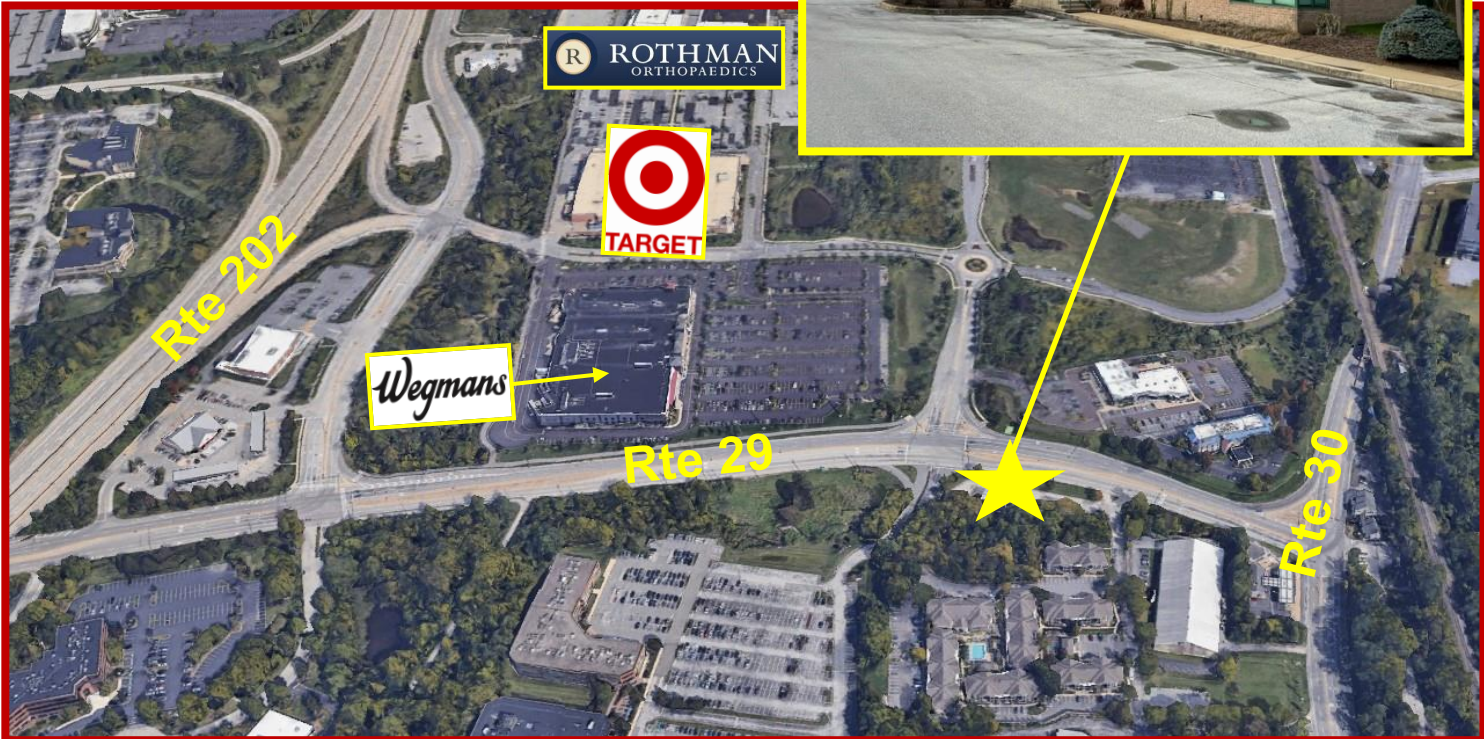

DEMOGRAPHICS

22 Morehall Road, Malvern, PA 19355

Population

	2 mile	5 mile	10 mile
2010 Population	15,496	73,600	395,886
2022 Population	18,342	80,979	431,972
2027 Population Projection	19,257	84,064	446,727

Households

	2 mile	5 mile	10 mile
2010 Households	5,990	28,384	150,718
2022 Households	6,982	31,048	165,245
2027 Household Projection	7,316	32,214	171,116
Annual Growth 2010-2022	1.3%	0.9%	0.8%
Annual Growth 2022-2027	1.0%	0.8%	0.7%

Income

	2 mile	5 mile	10 mile
Avg Household Income	$146,332	$159,820	$143,554
Median Household Income	$113,698	$127,249	$111,556
< $25,000	497	2,179	14,960
$25,000 - 50,000	717	2,842	18,645
$50,000 - 75,000	1,070	4,060	21,662
$75,000 - 100,000	784	2,966	19,418
$100,000 - 125,000	772	3,267	17,172
$125,000 - 150,000	460	2,334	12,848
$150,000 - 200,000	969	3,987	20,129
$200,000+	1,713	9,413	40,412

FIRST LIBERTY PARTNERS

www.firstlibertypartners.com

Information concerning this offering is from sources deemed reliable, but no warranty is made as to the accuracy thereof and is submitted subject to errors, omissions, change of prices or other conditions, prior sale or lease or withdrawal without notice.