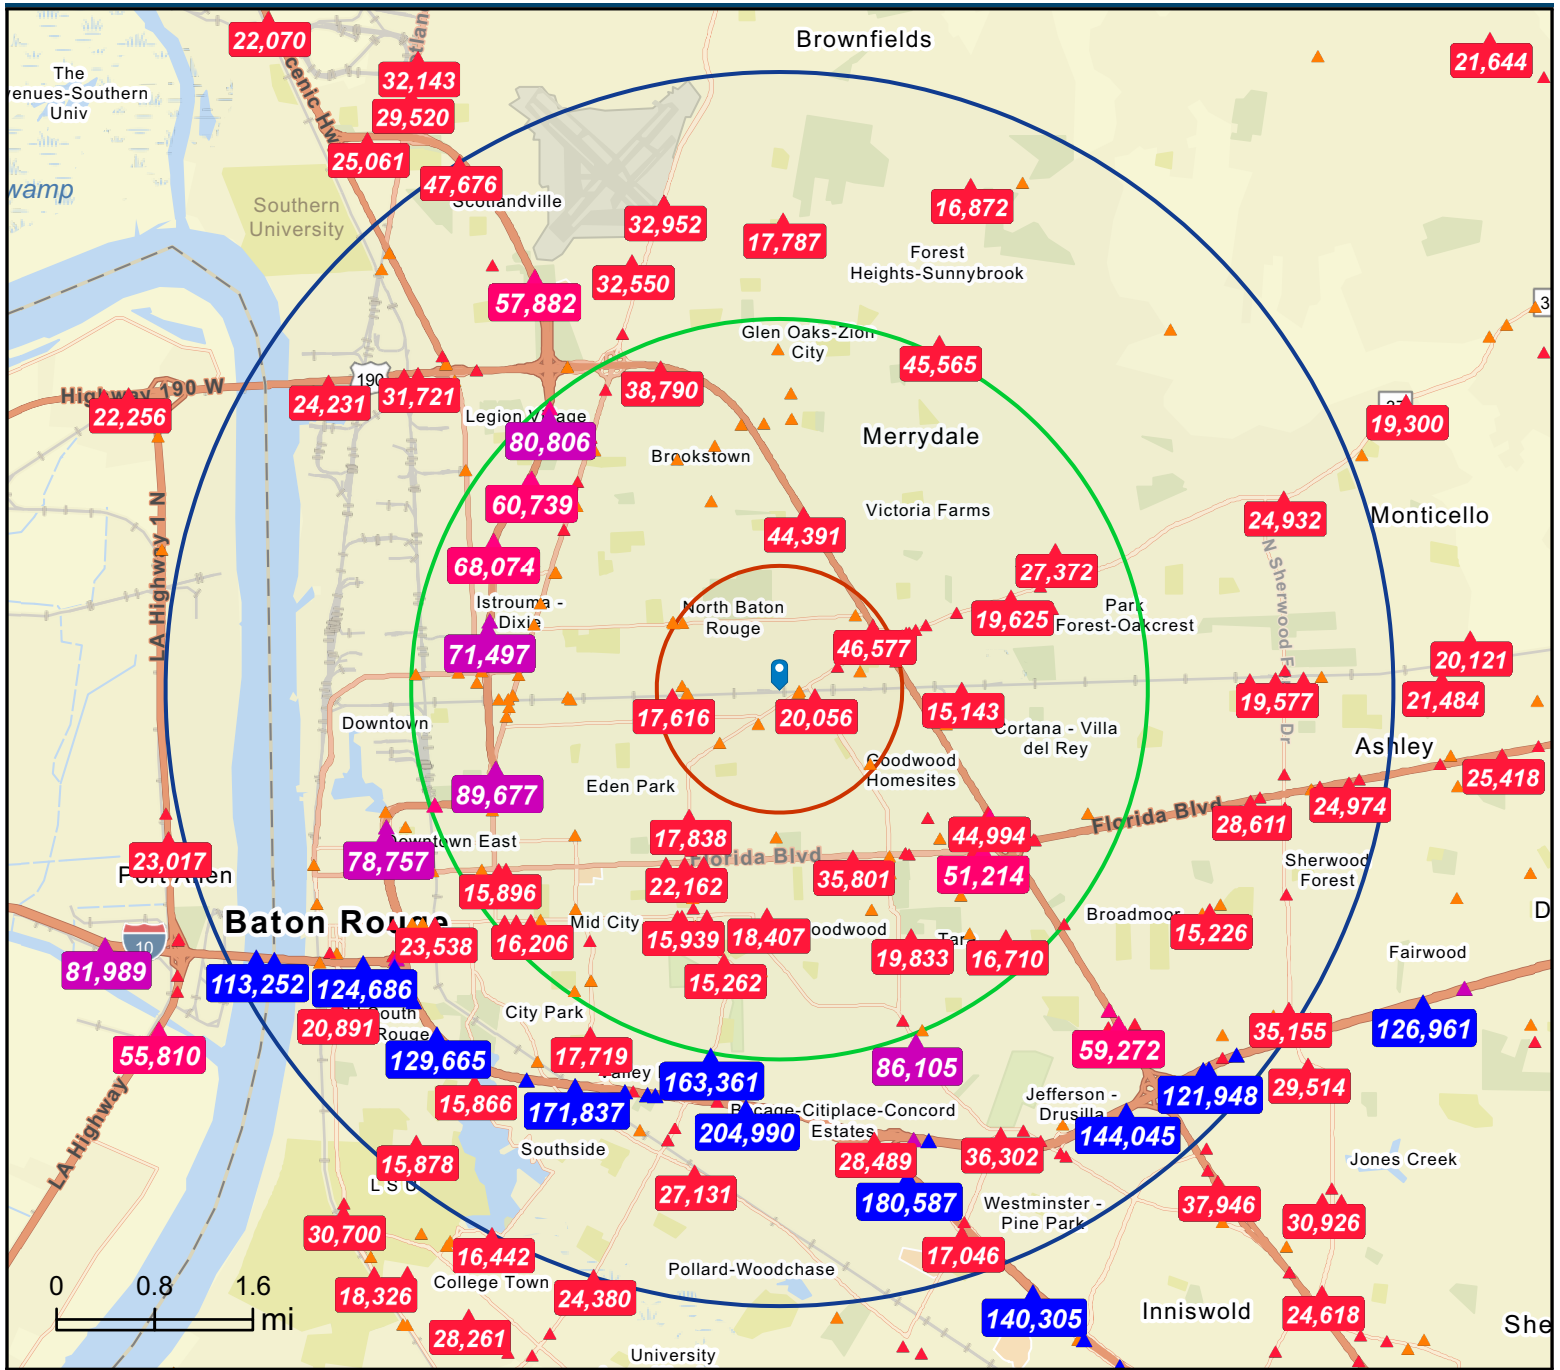

# Traffic Count Map

6301 Choctaw Dr, Baton Rouge, Louisiana, 70805  
 Rings: 1, 3, 5 mile radii

Prepared by Esri  
 Latitude: 30.47116  
 Longitude: -91.12700

- Average Daily Traffic Volume**
- ▲ Up to 6,000 vehicles per day
  - ▲ 6,001 - 15,000
  - ▲ 15,001 - 30,000
  - ▲ 30,001 - 50,000
  - ▲ 50,001 - 100,000
  - ▲ More than 100,000 per day