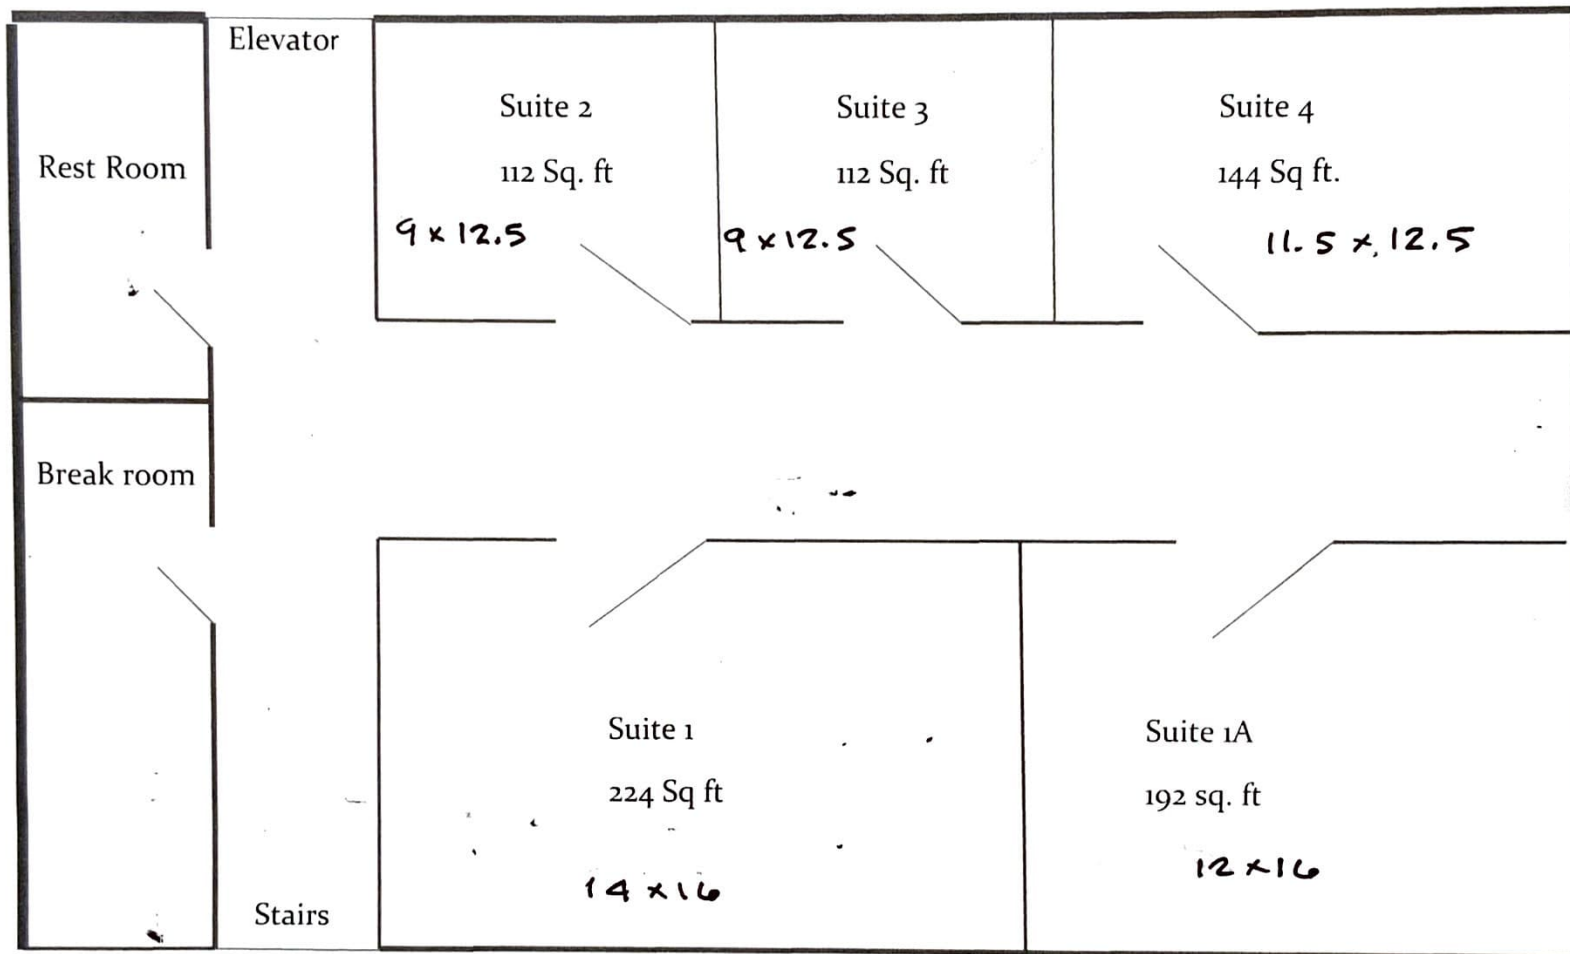

Key Professional Center
518 East Baltimore Street
2nd Floor office square footage

<u>2nd Floor Office</u>	<u>Sq. Ft</u>
Office Suite 1	224
Office Suite 1A	192
Office Suite 2	112
Office Suite 3	112
Office Suite 4	144
2nd floor core space	
Restroom	35
Elevator	35
Breakroom	201
Hallways	<u>285</u>
	556
 Total Sq. ft. 2nd floor	 1340