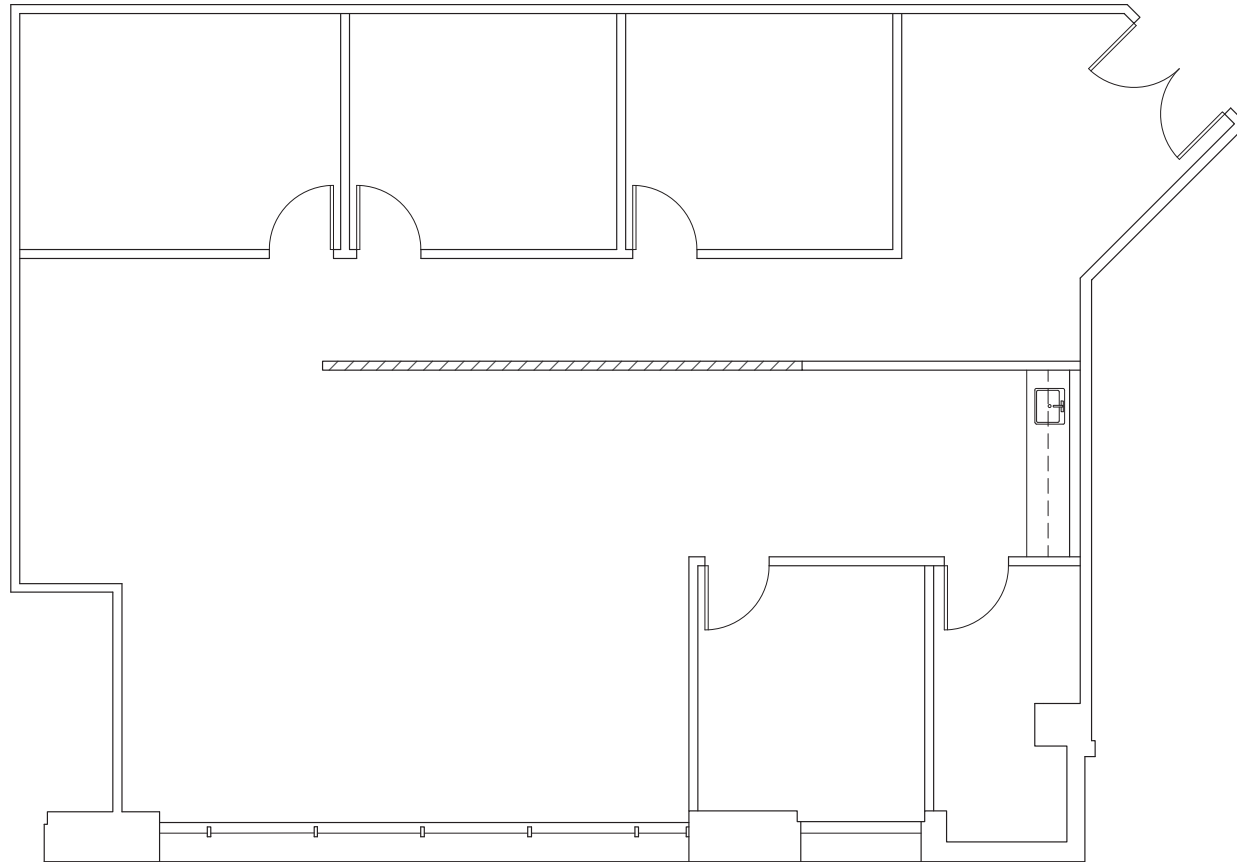

Tower Place

1511 North Westshore Blvd.
Tampa, Florida 33607

Suite 220
2,215 rsf

Laurie Alden
(813) 876-7000

Disclaimer: The above floor plan is not to scale.
The available space shown is believed to be correct but is subject to change.