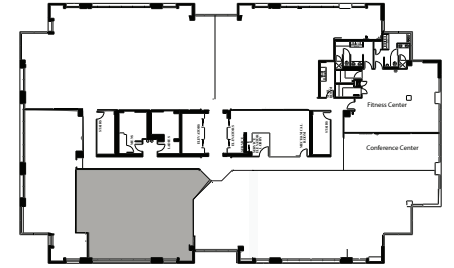

Tower Place

1511 North Westshore Blvd.
Tampa, Florida 33607

Suite 220
2,215 rsf

Laurie Alden
(813) 876-7000

Disclaimer: The above floor plan is not to scale.
The available space shown is believed to be correct but is subject to change.