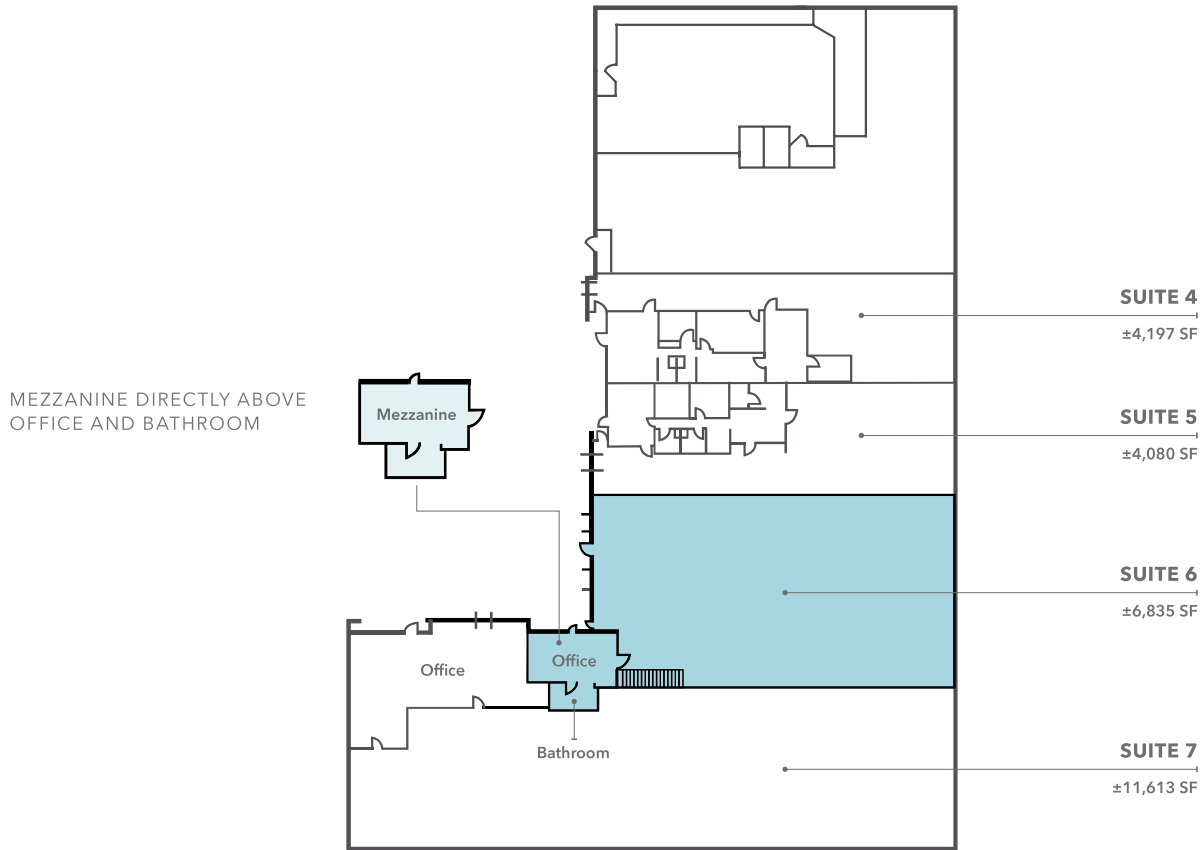

FOR LEASE

1098 San Mateo Avenue

SUITE 6, SOUTH SAN FRANCISCO, CA

Suite 6, ±6,835 RSF

±6,835 SF

TWO grade level doors

±400 SF office

18-20 FT clear height, 3 phase power