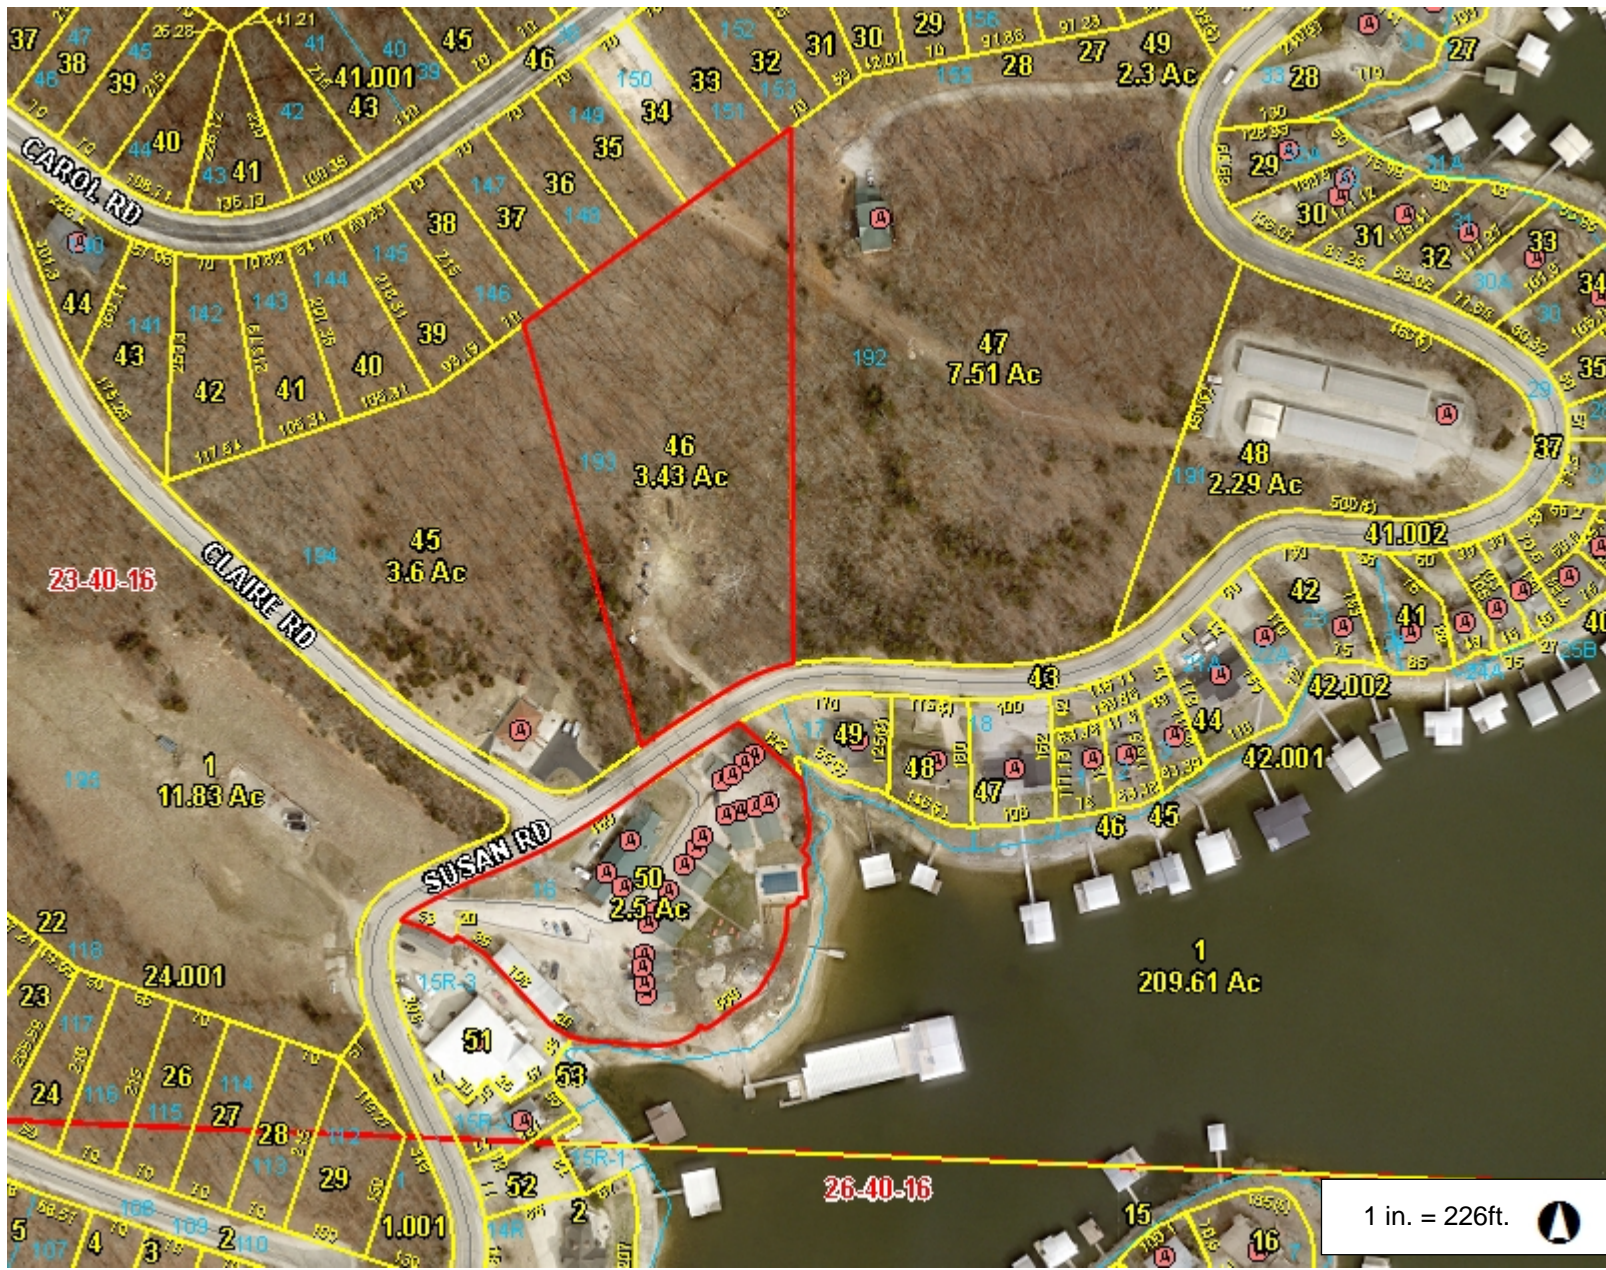

Camden County, MO

- ### Legend
- Highway
 - Interstate Highway
 - US Highway
 - Numbered State Highway
 - Lettered State Highway
 - Road
 - Address Point
 - Condo Point
 - Parcel
 - Corporate Limit Line
 - Land Hook
 - DASHED LAND HOOK
 - SOLID LAND HOOK
 - Original Lot
 - Section
 - County Boundary

Notes

01-6.0-23.0-000.0-007-050.000 waterfront
 01-6.0-23.0-000.0-006-046.000 2nd tier JENKINS, OSCAR

This Cadastral Map is for informational purposes only. It does not purport to represent a property boundary survey of the parcels shown and shall not be used for conveyances or the establishment of property boundaries.
 THIS MAP IS NOT TO BE USED FOR NAVIGATION