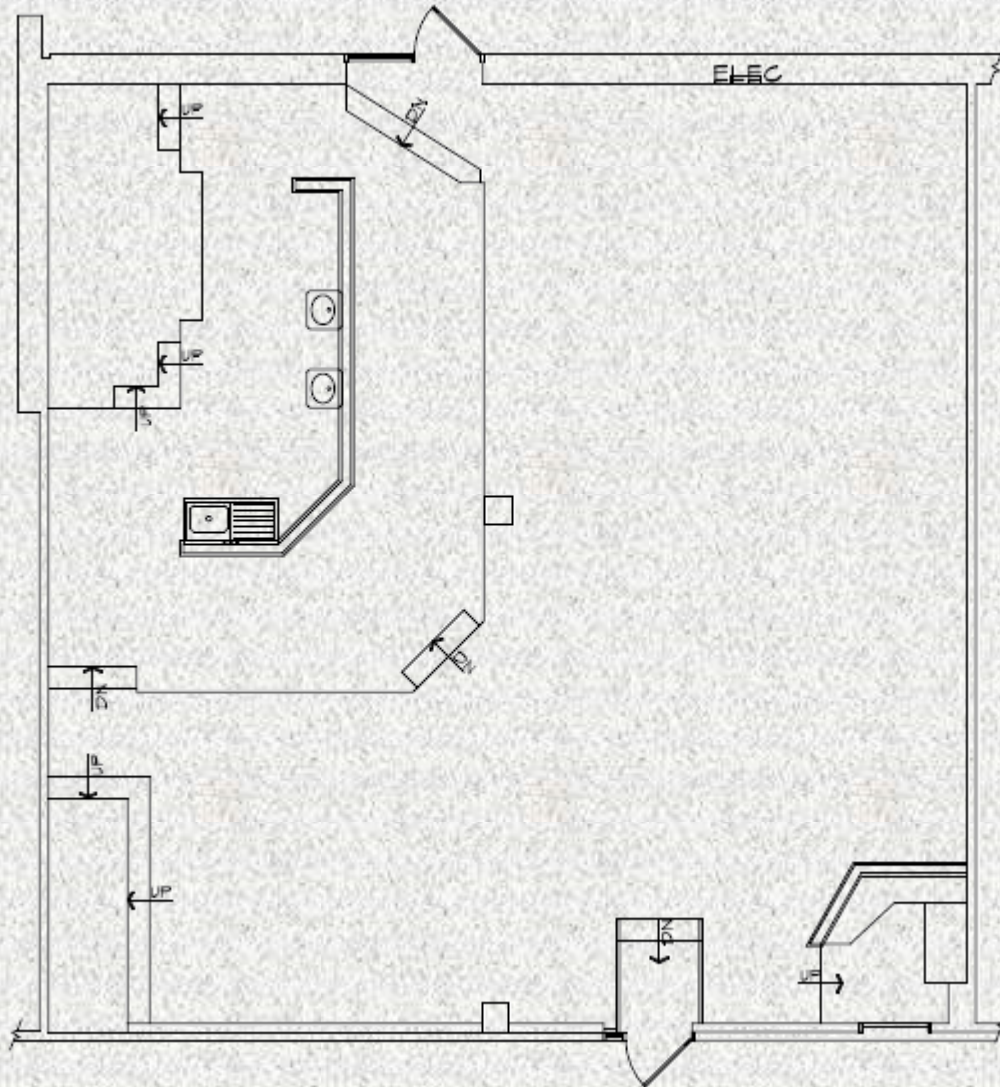

Shadow Mountain Office Center

5840 S. Memorial Drive Tulsa, Oklahoma

Suite 201-B
2,050 Sq. Ft.

- Open Area

For additional information contact
Paul Wilson
at 918-629-9446 or
email paul@tfptulsa.com
www.tfptulsa.com