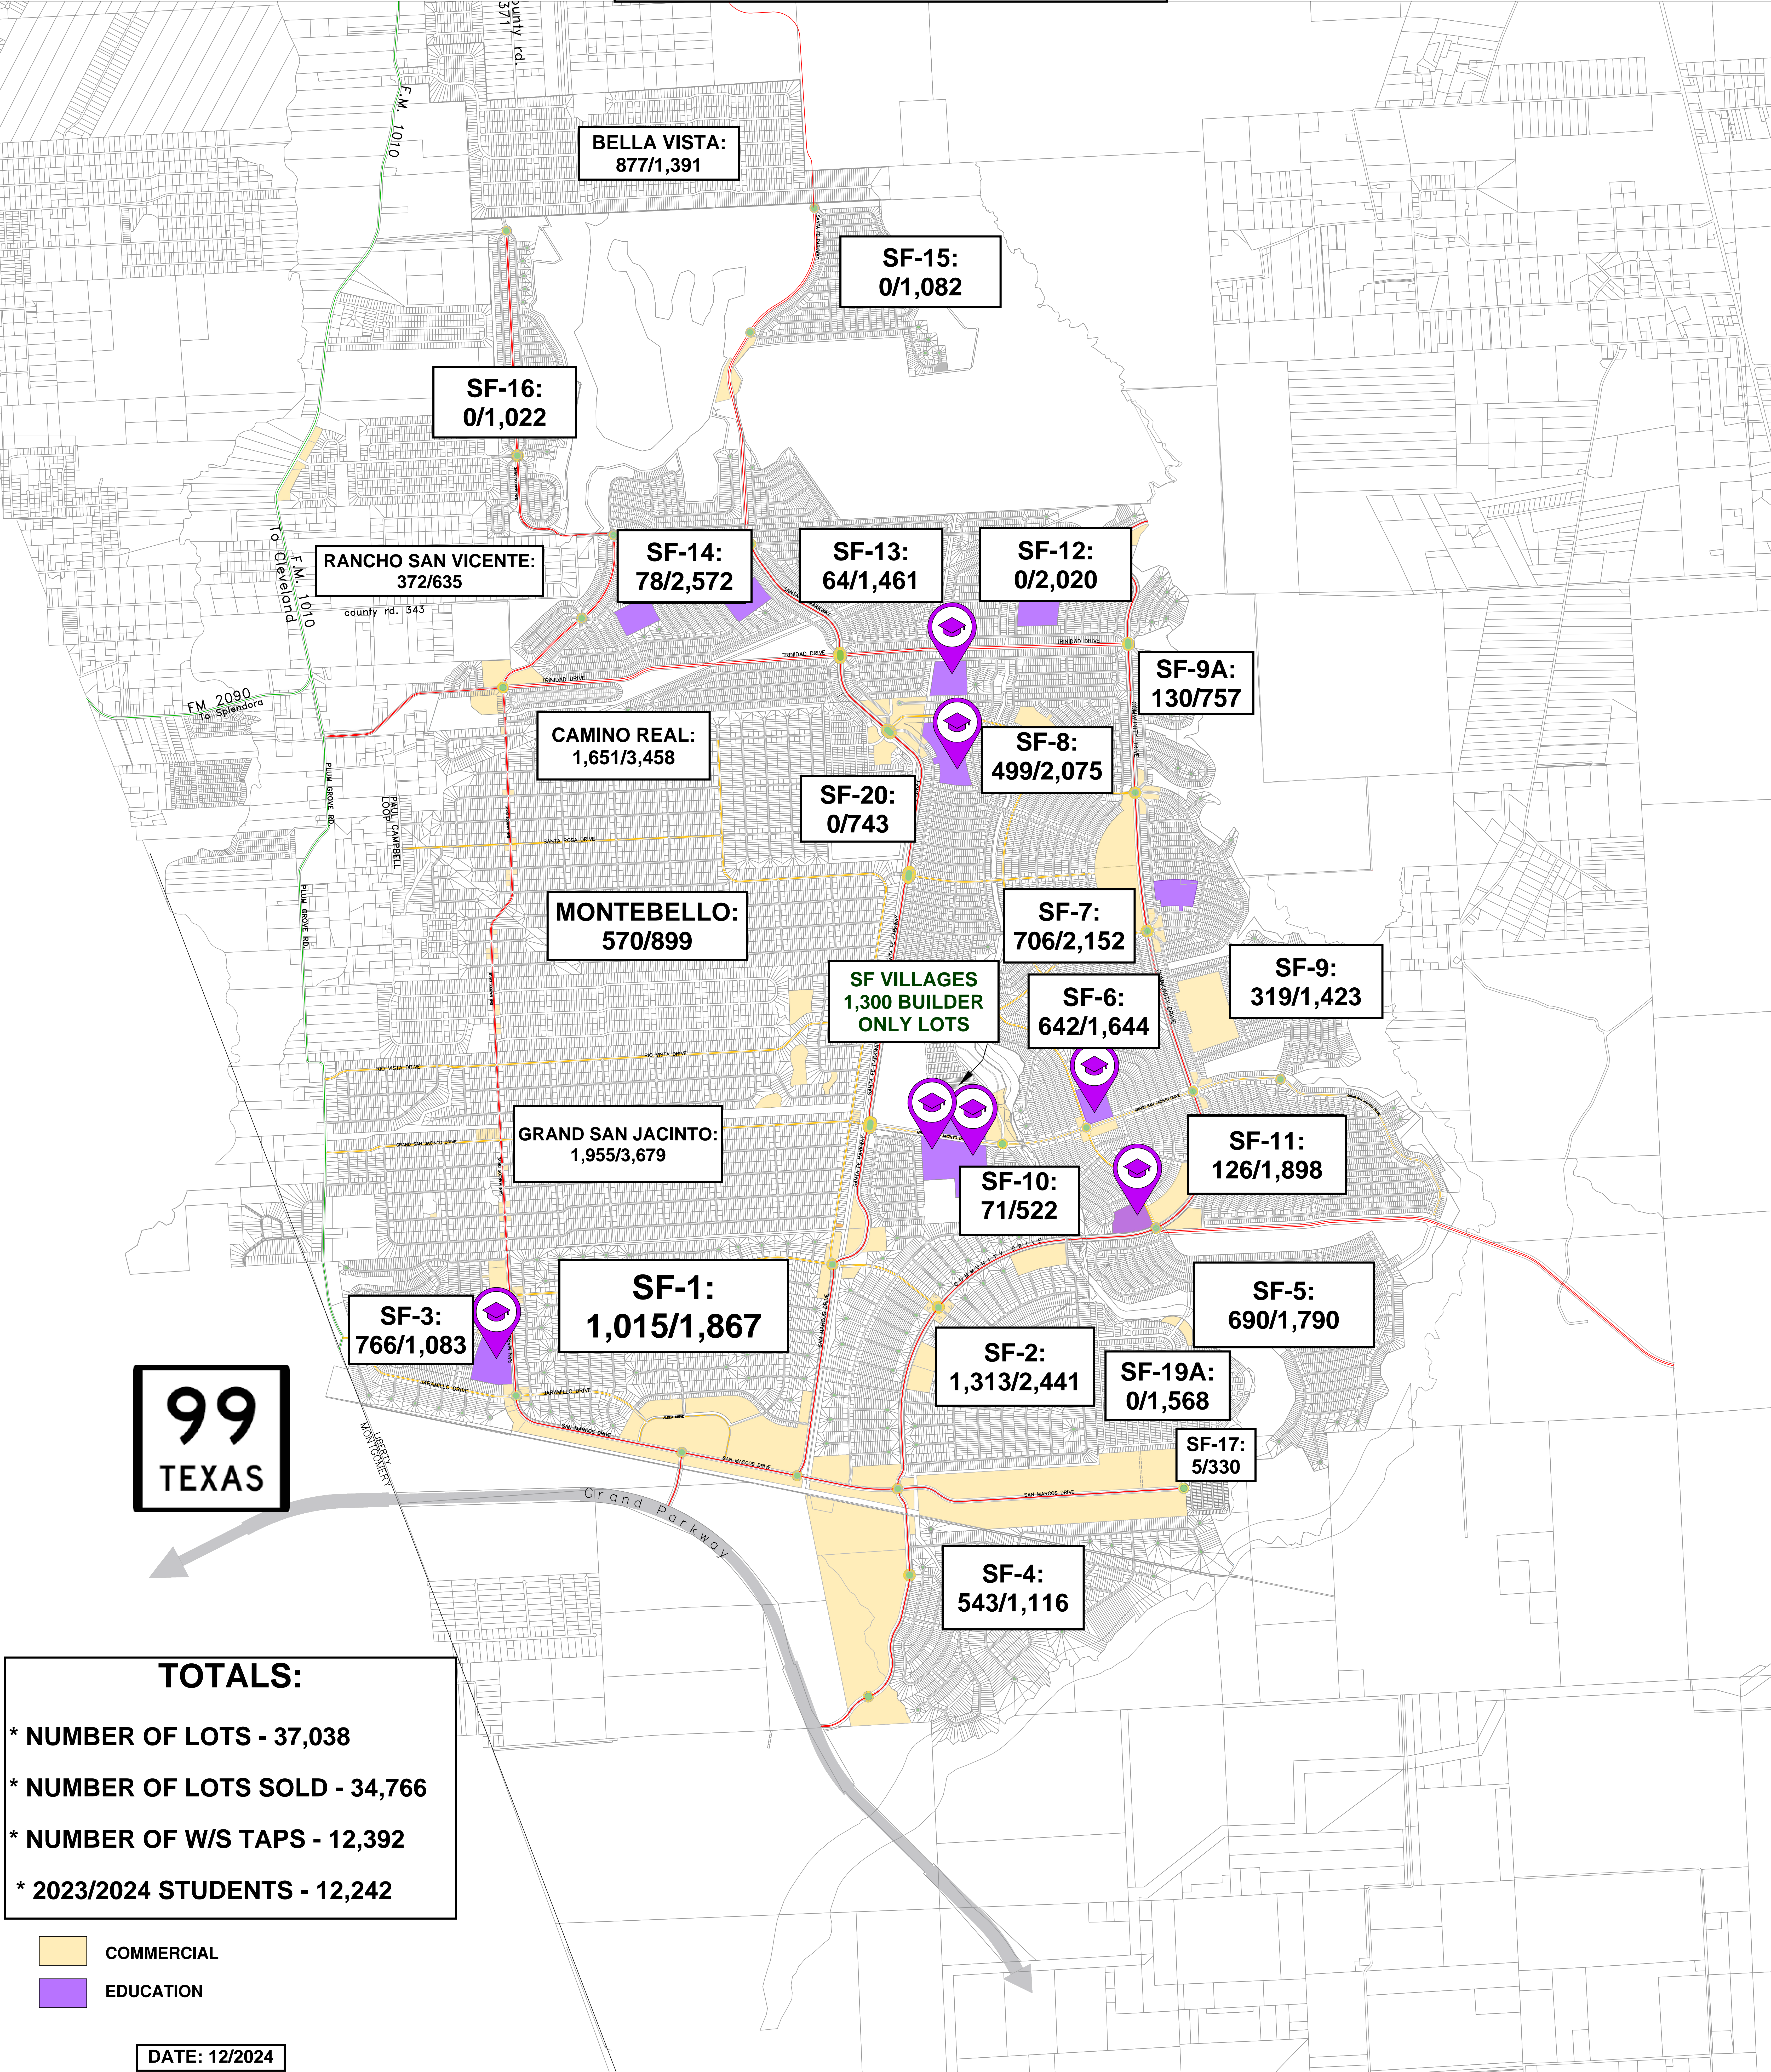

POPULATION DENSITY MAP BY SECTION

SANTA FE - SF
TOTAL ROOFTOPS/TOTAL LOTS

99 TEXAS

TOTALS:

- * NUMBER OF LOTS - 37,038
- * NUMBER OF LOTS SOLD - 34,766
- * NUMBER OF W/S TAPS - 12,392
- * 2023/2024 STUDENTS - 12,242