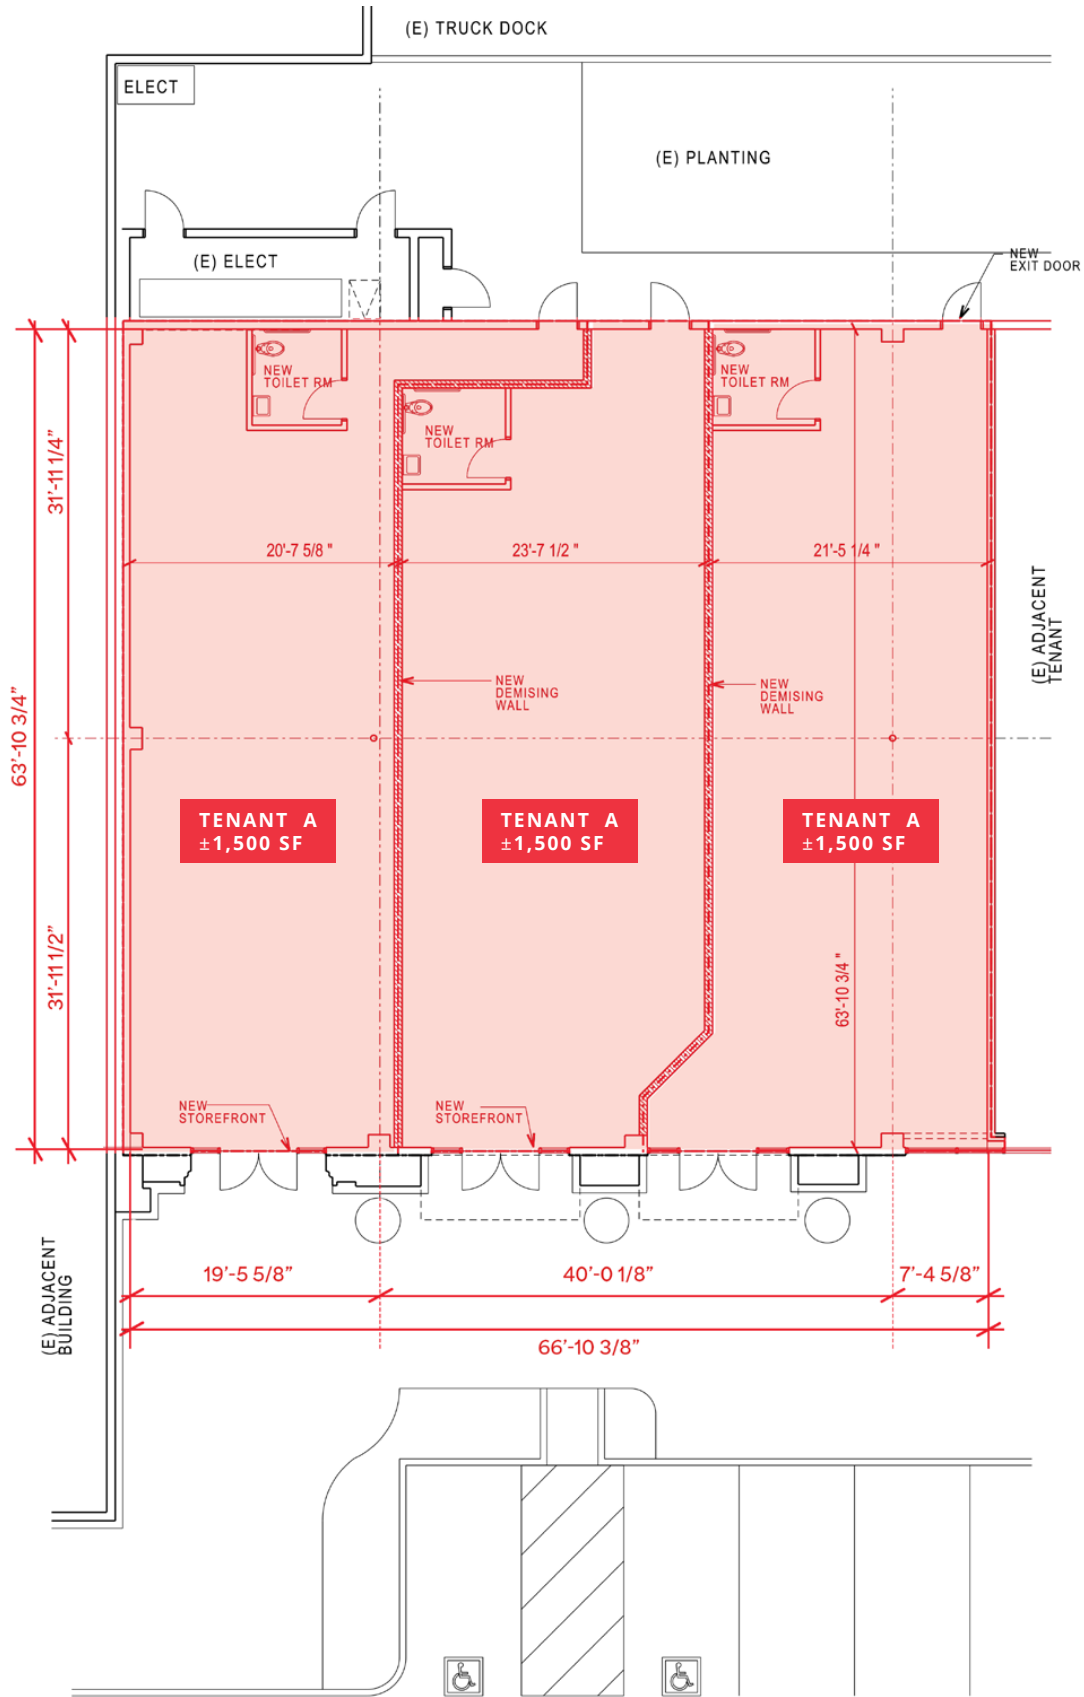

Tesoro Village Shopping Center

23862 W. Copper Hill Drive | Valencia, CA 91354

PROPOSED DEMISE SPACE