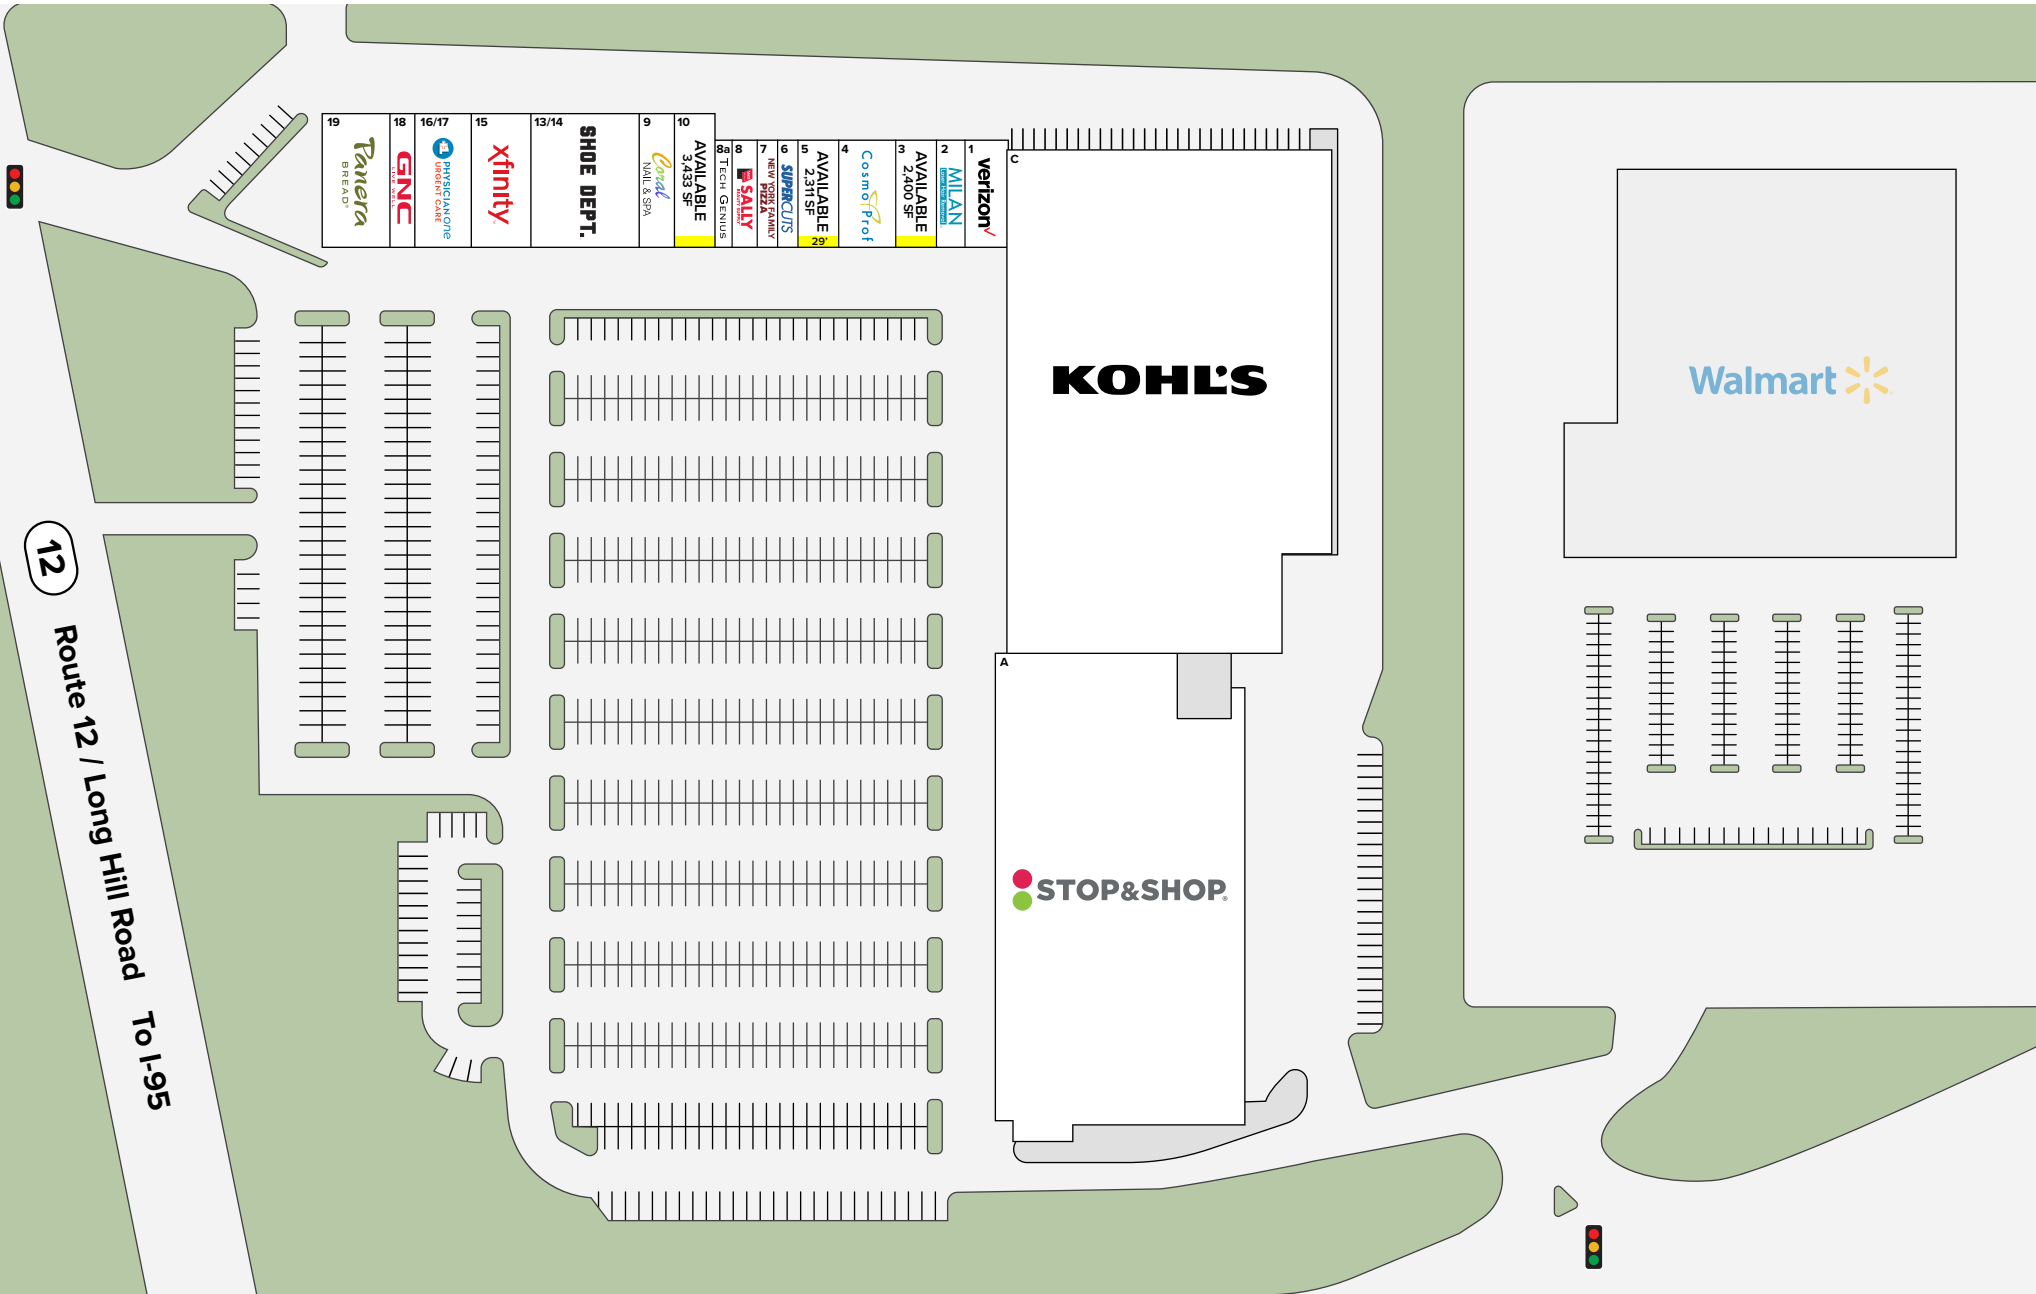

Groton, CT

220 Route 12
Groton, CT 06340

The information above has been obtained from sources believed reliable. While we do not doubt its accuracy, we have not verified it and make no guarantee, warranty or representation about it. It is your responsibility to independently confirm its accuracy and completeness. Any projections, opinions, assumptions or estimates used are for example only and do not represent the current or future performance of the property. You and your advisors should conduct a careful, independent investigation of the property to determine, to your satisfaction, the suitability of the property for your needs.

184 Route 184 / Gold Star Highway to I-95