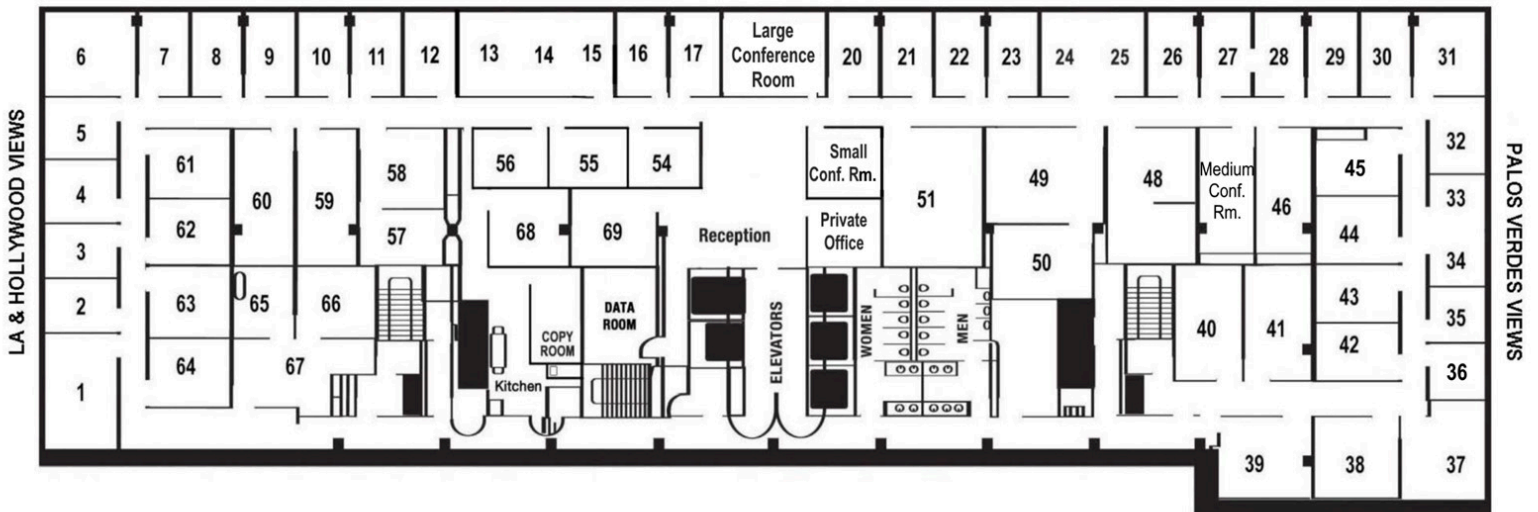

BARRISTER

EXECUTIVE SUITES, INC.

The Torrance

21250 Hawthorne Boulevard, Suite 500

Torrance, CA 90503

(310) 792-7000/http://www.barrister-suites.com

800-576-0744

DOWNTOWN LOS ANGELES VIEWS

PORT OF LOS ANGELES VIEWS

HOURS OF OPERATION: 8:30am—5pm

DIRECTIONS: Located on SE Corner of Torrance & Hawthorne Blvds. 405 Fwy, South on Hawthorne Blvd. 110 Fwy, West on Torrance Blvd.

PARKING: Free (covered)

AMENITIES: EV Charging Stations, Free Fitness Center, Café, 24/7 Security, Outdoor Patio Seating & Car Wash/Detailing On-Site

POINTS OF INTEREST: Restaurant Row, Del Amo Mall, AMC Theaters, Torrance Court House, Wells Fargo Bank, Bank of America, City National Bank, & Hotels all within walking distance.