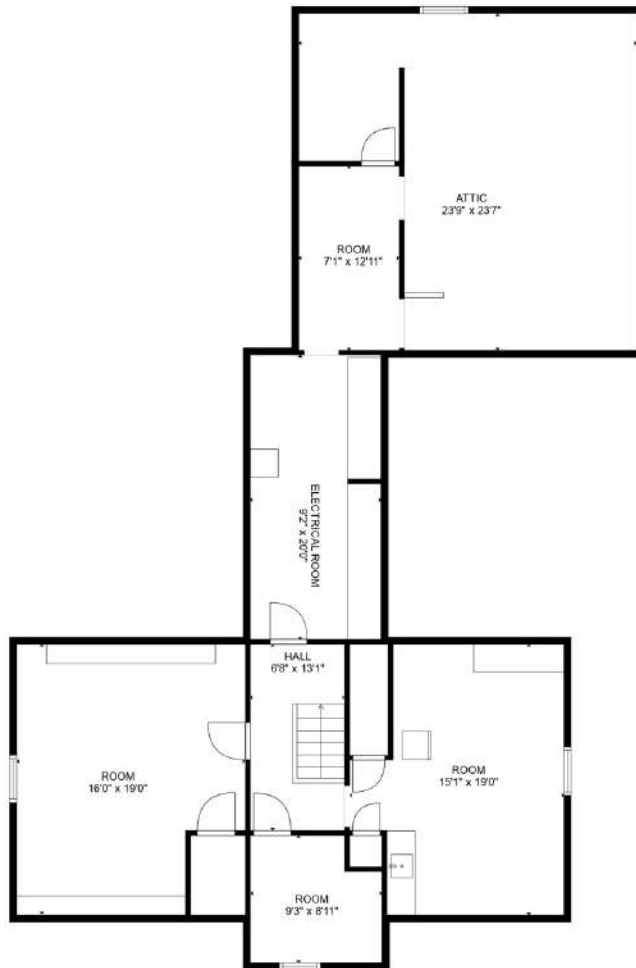

TOTAL: 5644 sq. ft  
 BELOW GROUND: 167 sq. ft, FLOOR 2: 2410 sq. ft, FLOOR 3: 2506 sq. ft, FLOOR 4: 561 sq. ft  
 EXCLUDED AREAS: BASEMENT: 750 sq. ft, UNDEFINED: 34 sq. ft, STORAGE: 134 sq. ft,  
 LOW CEILING: 426 sq. ft, ELECTRICAL ROOM: 186 sq. ft, ROOM: 96 sq. ft,  
 ATTIC: 268 sq. ft

FLOOR PLAN CREATED BY CUBICASA APP. MEASUREMENTS DEEMED HIGHLY RELIABLE BUT NOT GUARANTEED.

TOTAL: 5644 sq. ft  
 BELOW GROUND: 167 sq. ft, FLOOR 2: 2410 sq. ft, FLOOR 3: 2506 sq. ft, FLOOR 4: 561 sq. ft  
 EXCLUDED AREAS: BASEMENT: 750 sq. ft, UNDEFINED: 34 sq. ft, STORAGE: 134 sq. ft,  
 LOW CEILING: 426 sq. ft, ELECTRICAL ROOM: 186 sq. ft, ROOM: 96 sq. ft,  
 ATTIC: 268 sq. ft