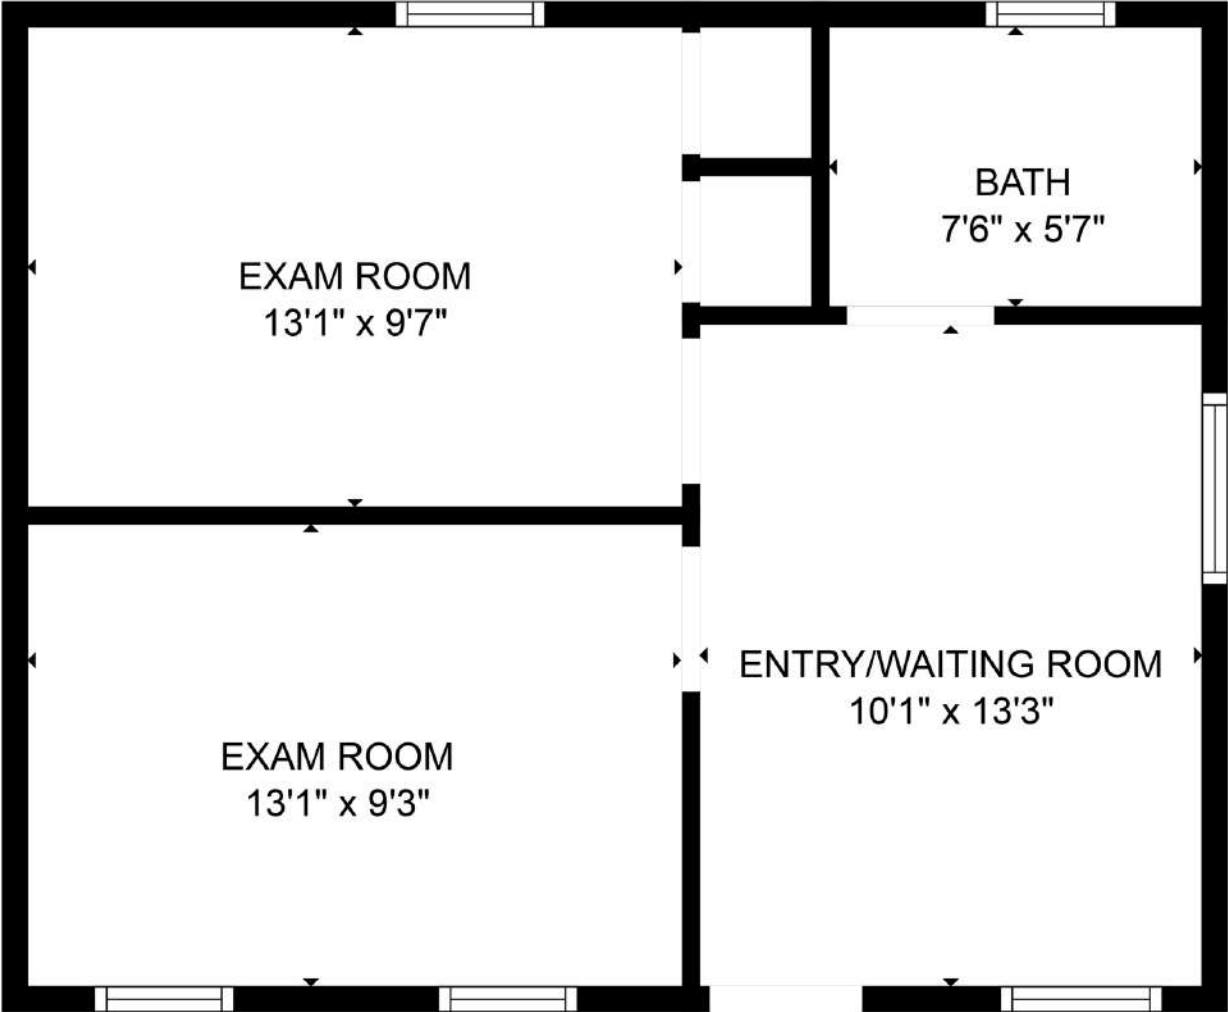

FLOOR PLAN CREATED BY CUBICASA APP. MEASUREMENTS DEEMED HIGHLY RELIABLE BUT NOT GUARANTEED.