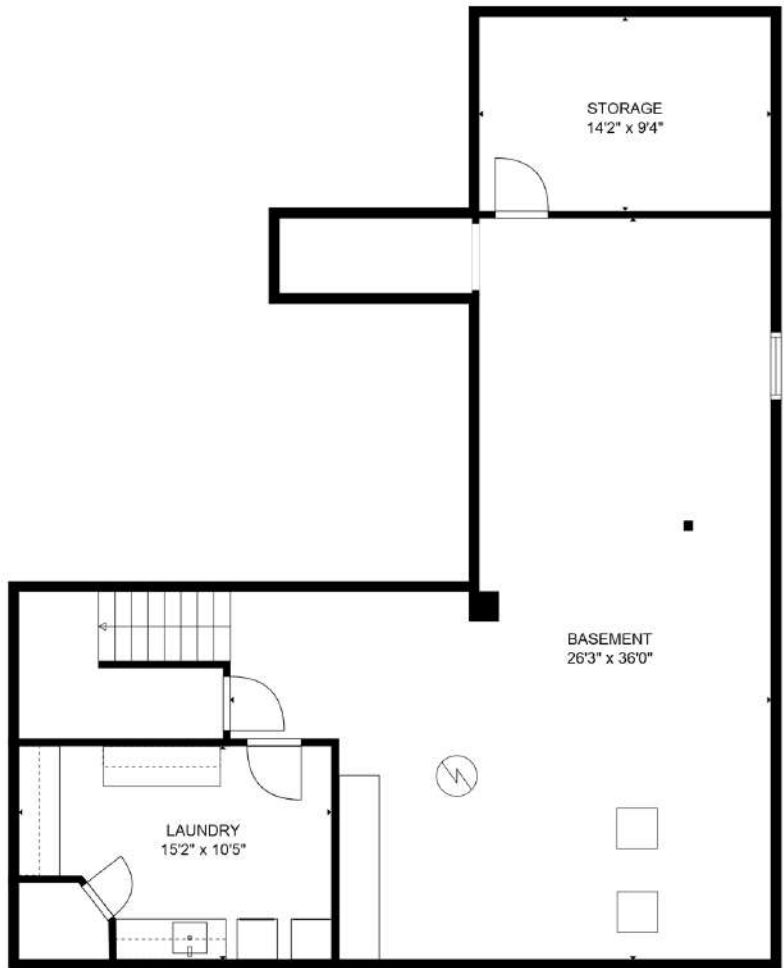

TOTAL: 5644 sq. ft  
 BELOW GROUND: 167 sq. ft, FLOOR 2: 2410 sq. ft, FLOOR 3: 2506 sq. ft, FLOOR 4: 561 sq. ft  
 EXCLUDED AREAS: BASEMENT: 750 sq. ft, UNDEFINED: 34 sq. ft, STORAGE: 134 sq. ft,  
 LOW CEILING: 426 sq. ft, ELECTRICAL ROOM: 186 sq. ft, ROOM: 96 sq. ft,  
 ATTIC: 268 sq. ft

FLOOR PLAN CREATED BY CUBICASA APP. MEASUREMENTS DEEMED HIGHLY RELIABLE BUT NOT GUARANTEED.

TOTAL: 5644 sq. ft  
 BELOW GROUND: 167 sq. ft, FLOOR 2: 2410 sq. ft, FLOOR 3: 2506 sq. ft, FLOOR 4: 561 sq. ft  
 EXCLUDED AREAS: BASEMENT: 750 sq. ft, UNDEFINED: 34 sq. ft, STORAGE: 134 sq. ft,  
 LOW CEILING: 426 sq. ft, ELECTRICAL ROOM: 186 sq. ft, ROOM: 96 sq. ft,  
 ATTIC: 268 sq. ft