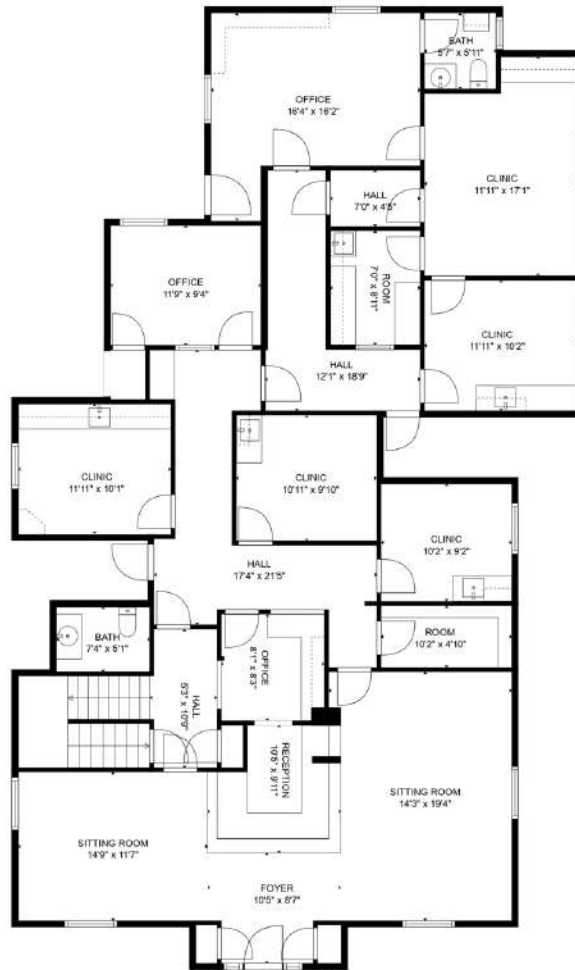

FLOOR PLAN CREATED BY CUBICASA APP. MEASUREMENTS DEEMED HIGHLY RELIABLE BUT NOT GUARANTEED.

TOTAL: 5644 sq. ft  
 BELOW GROUND: 167 sq. ft, FLOOR 2: 2410 sq. ft, FLOOR 3: 2506 sq. ft, FLOOR 4: 561 sq. ft  
 EXCLUDED AREAS: BASEMENT: 750 sq. ft, UNDEFINED: 34 sq. ft, STORAGE: 134 sq. ft,  
 LOW CEILING: 426 sq. ft, ELECTRICAL ROOM: 186 sq. ft, ROOM: 96 sq. ft,  
 ATTIC: 268 sq. ft