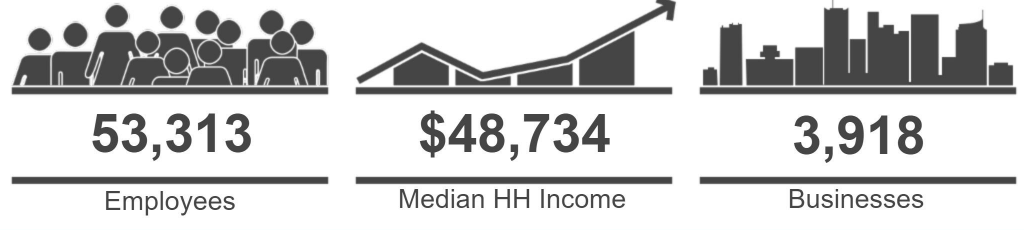

5 Mile Information

Contact Information

Name **Reynolds Baldwin**
Email **Reynolds@lsfiore.com**
Phone **814.946.3686**