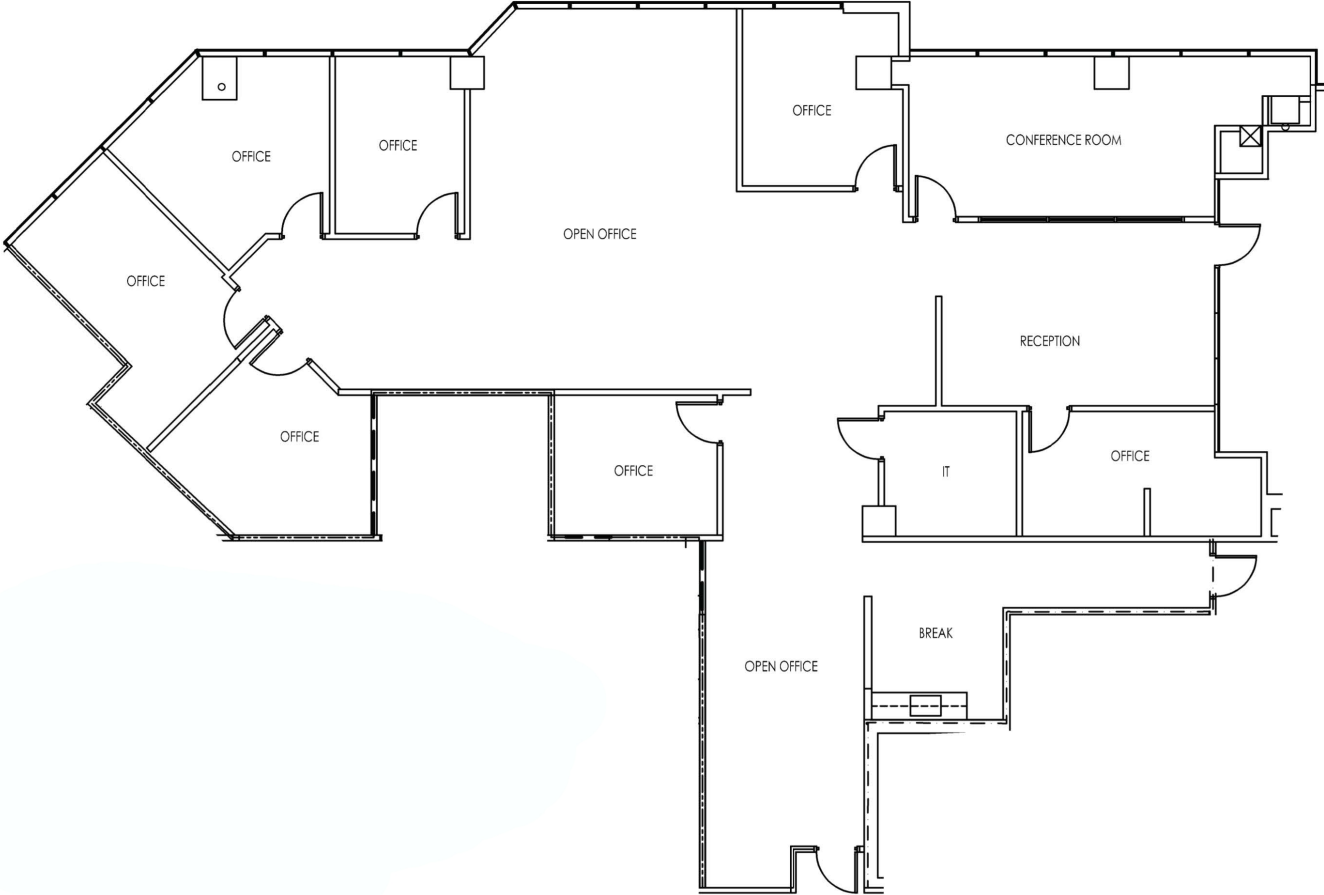

THE SUMMIT

4101 Lake Boone Trail | Raleigh, NC 27607

AVAILABLE

First Floor
Suite 100

4,067 SF

TRIPP BRADSHAW
919.749.0004 (c)
919.233.9901 (o)
tbradshaw@capitalassociates.com