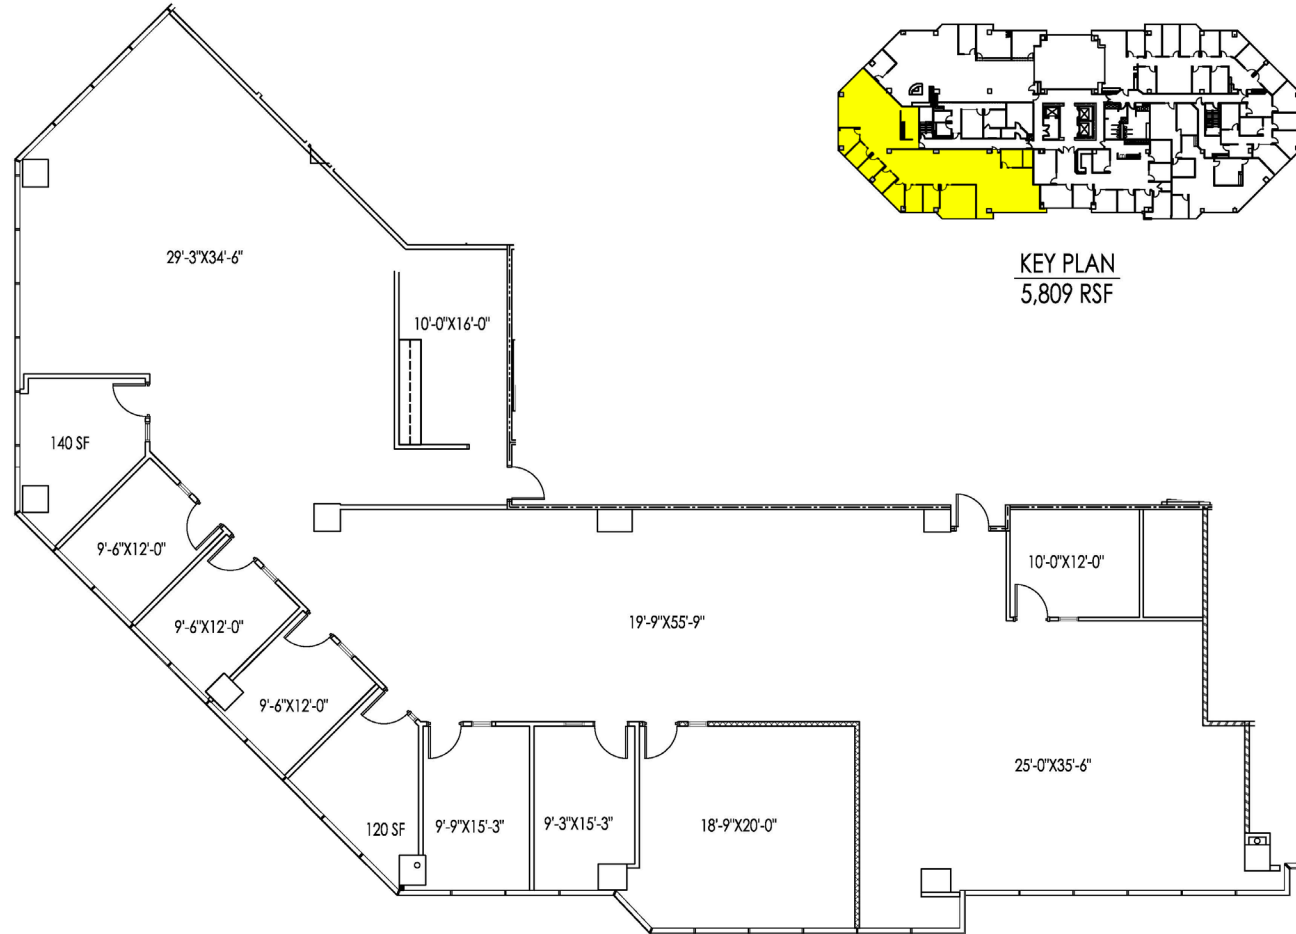

THE SUMMIT

4101 Lake Boone Trail | Raleigh, NC 27607

PROPERTY TYPE	Office
BUILDING SIZE	120,254 SF
YEAR BUILT	1989
COUNTY	Wake
LOCATION	Raleigh, NC
FLOORS	5

TRIPP BRADSHAW

919.749.0004 (c)

919.233.9901 (o)

tbradshaw@capitalassociates.com

THE SUMMIT

4101 Lake Boone Trail | Raleigh, NC 27607

AVAILABLE

First Floor
Suite 100

4,067 SF

TRIPP BRADSHAW
919.749.0004 (c)
919.233.9901 (o)
tbradshaw@capitalassociates.com

THE SUMMIT

4101 Lake Boone Trail | Raleigh, NC 27607

AVAILABLE

Second Floor
Suite 206

5,809 SF
Subdividable

TRIPP BRADSHAW

919.749.0004 (c)

919.233.9901 (o)