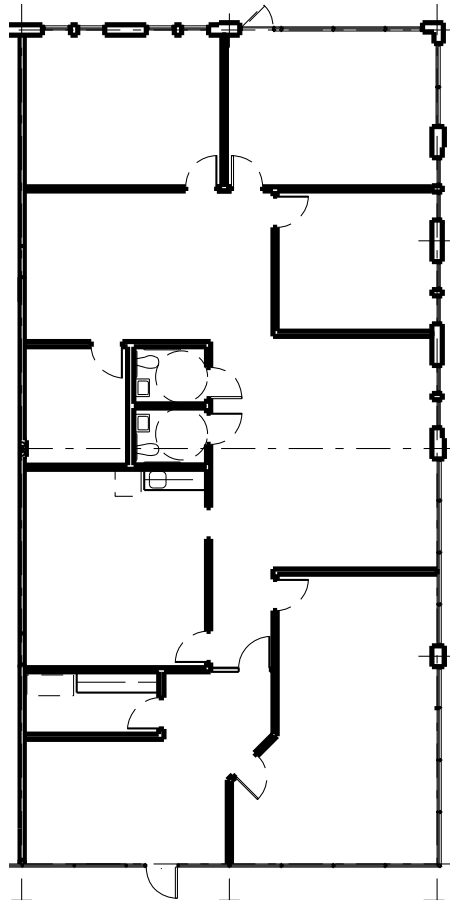

# THE PARK AT FOWLER CROSSING

**665 MOLLY LANE | SUITE 100 - ±3,000 SF**

**WOODSTOCK, GA 30189**

FURMAN WOOD 404.803.8412

fwood@skcr.com

CHRIS LITTLE 404.803.8270

clittle@skcr.com

JAKE PARKER 770.891.6429