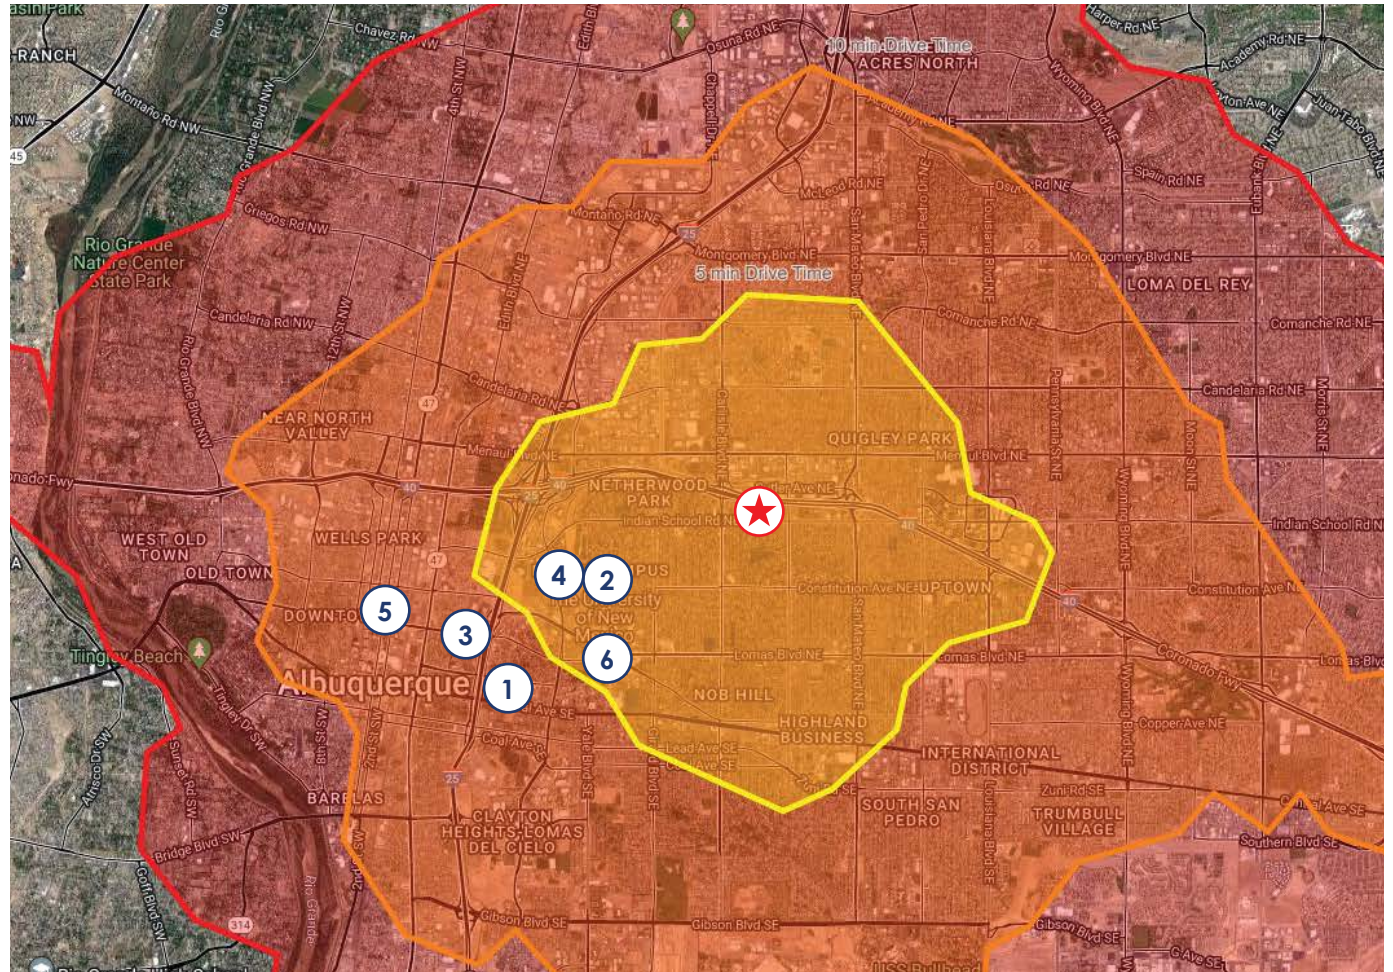

FOR LEASE | 4001 INDIAN SCHOOL, ALBUQUERQUE NM 87110

ARGUSINVESTMENTREALTY.COM

SUMMIT PROFESSIONAL BUILDING

DRIVE TIME AERIAL

FOR
LEASE

 5 MINUTE DRIVE TIME  10 MINUTE DRIVE TIME  15 MINUTE DRIVE TIME

Notable Destinations with Drive/Dist

 4001 Indian School Rd NE

1. **Presbyterian Hospital** - 8 min/4.5 mi
2. **UNM Hospital** - 7 min/2 mi
3. **Lovelace & Lovelace Heart Hospital**
- 8 min/4 mi
4. **UNM Cancer Hospital** - 7 min/2 mi
5. **Courthouse District** - 9 min/3.5 mi
6. **UNM** - 5 min/2 mi