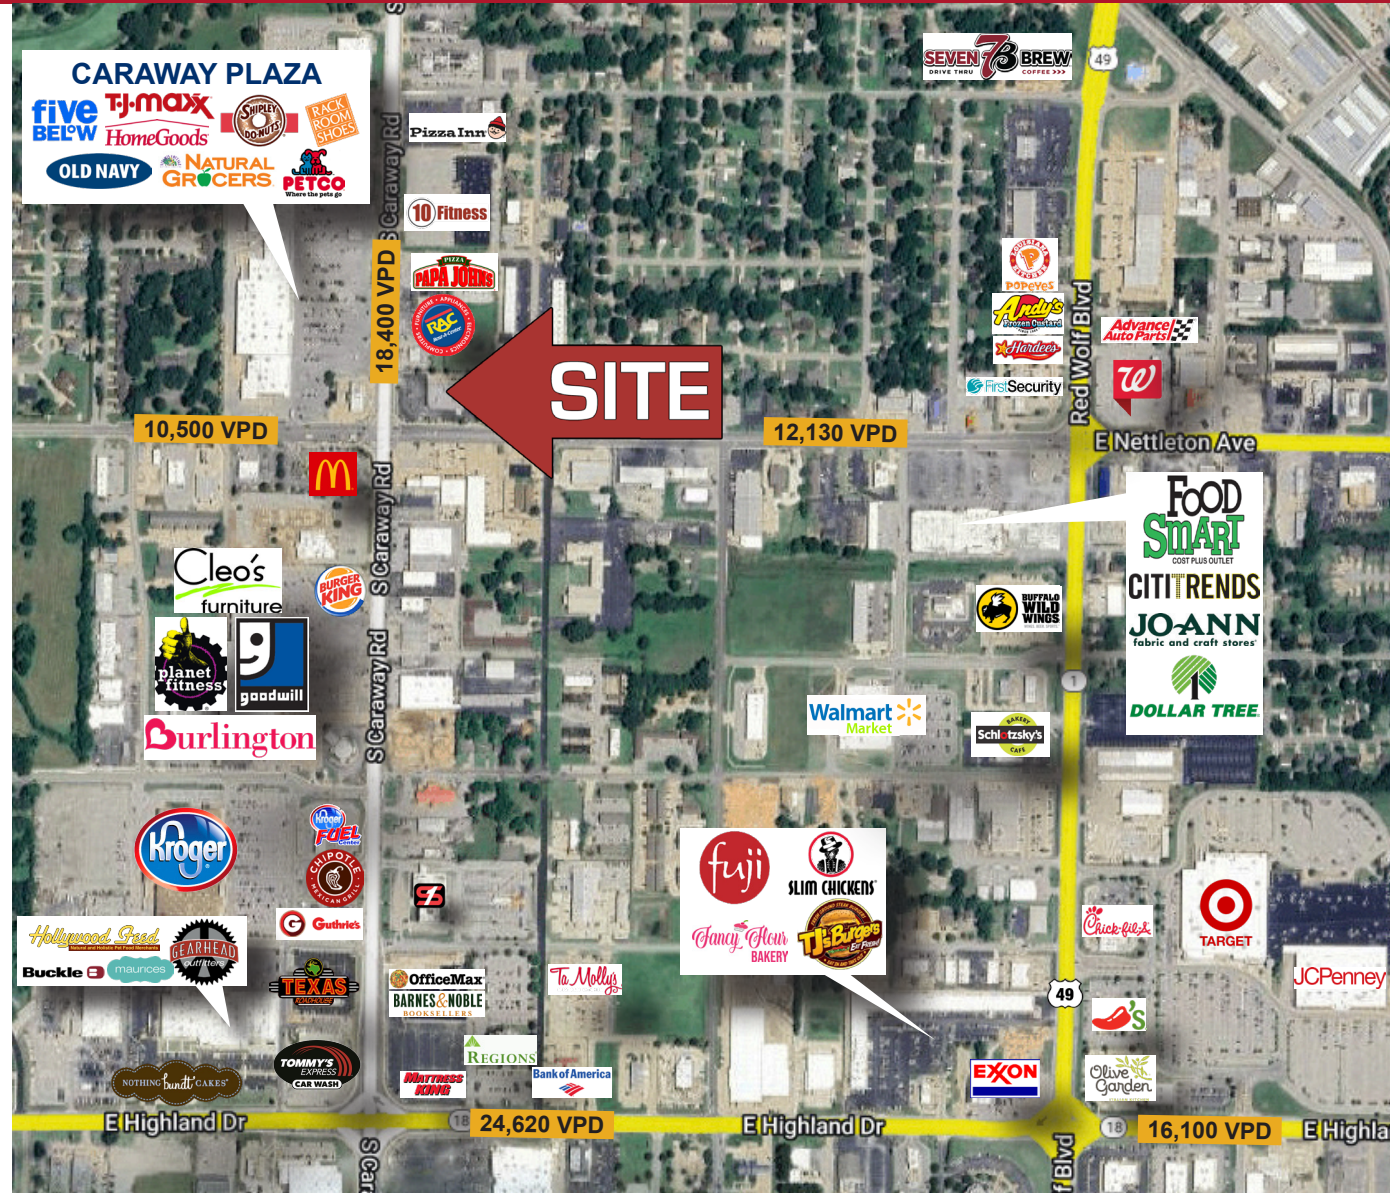

RETAIL BUILDING FOR SUBLEASE

1330 S. Caraway Rd | Jonesboro, AR 72401

AVAILABLE

±14,490 SF Retail Building for Sublease

PRICE

$12.00/SF Modified Gross

COMMENTS

- Prime retail location with high visibility
- Located on a hard corner at a busy, lighted intersection with multiple ingress and egress access points
- Drive-thru and ample parking
- Zoned C-3
- 11/01/2029 Lease expiration date
- All offers are subject to approval by Walgreens Real Estate Committee

	1 MILE	3 MILES	5 MILES	10 MILES
DAYTIME POPULATION	5,439	21,353	64,848	277,615
AVERAGE HH INCOME	$68,630	$67,772	$71,668	$81,100
TOTAL HH	2,270	8,813	25,324	115,050

TRAFFIC COUNTS

Stagecoach Rd: 17,500 VPD

Baseline Rd: 7,700 VPD

I-430: 76,800 VPD

DREW LANING

AGENT

📞 501.375.3200 | 📠 501.244.7527

📧 dlaning@kelleycp.com

KELLEY COMMERCIAL PARTNERS