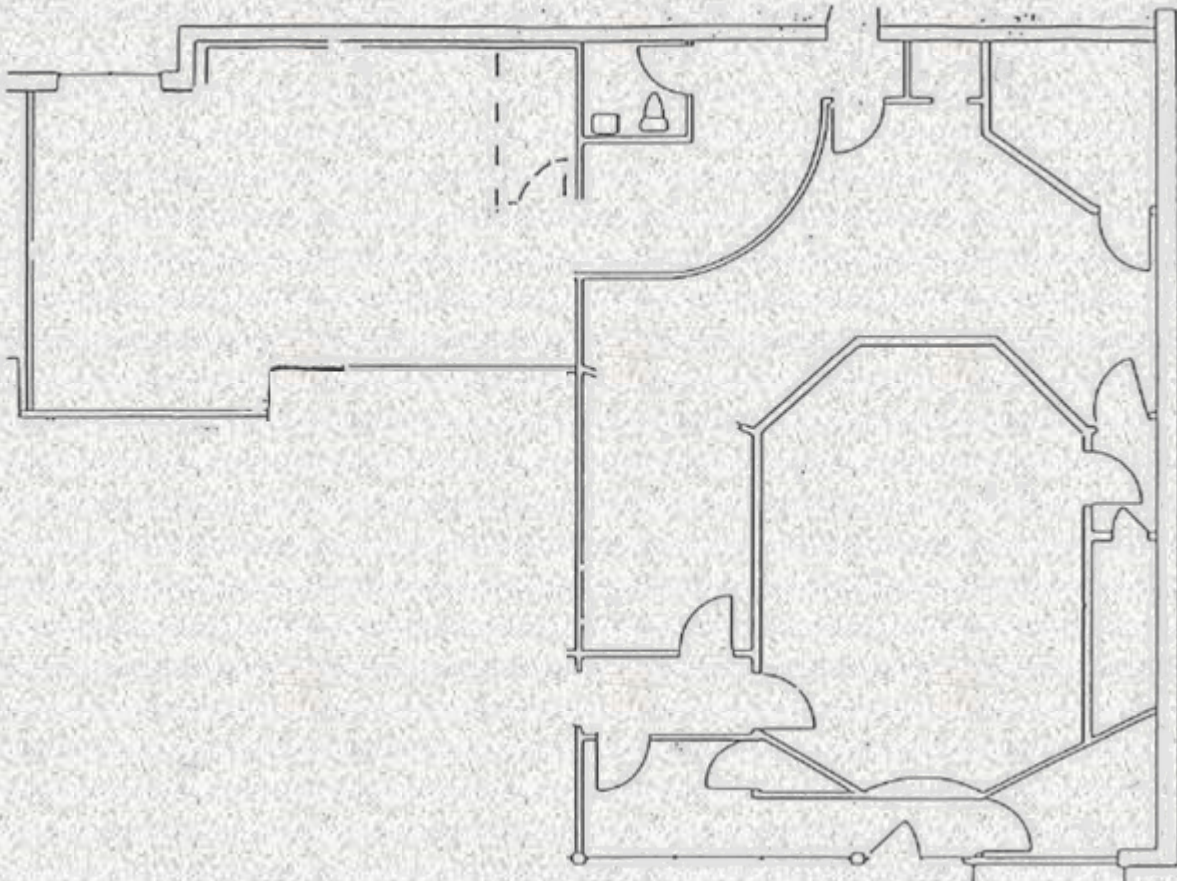

Shadow Mountain Office Center

5840 S. Memorial Drive Tulsa, Oklahoma

TFP

TWENTY FIRST PROPERTIES, INC.

Suite 210
2,429 Sq. Ft.

- Recording Studio

For additional information contact
Paul Wilson
at 918-629-9446 or
email paul@tfptulsa.com
www.tfptulsa.com