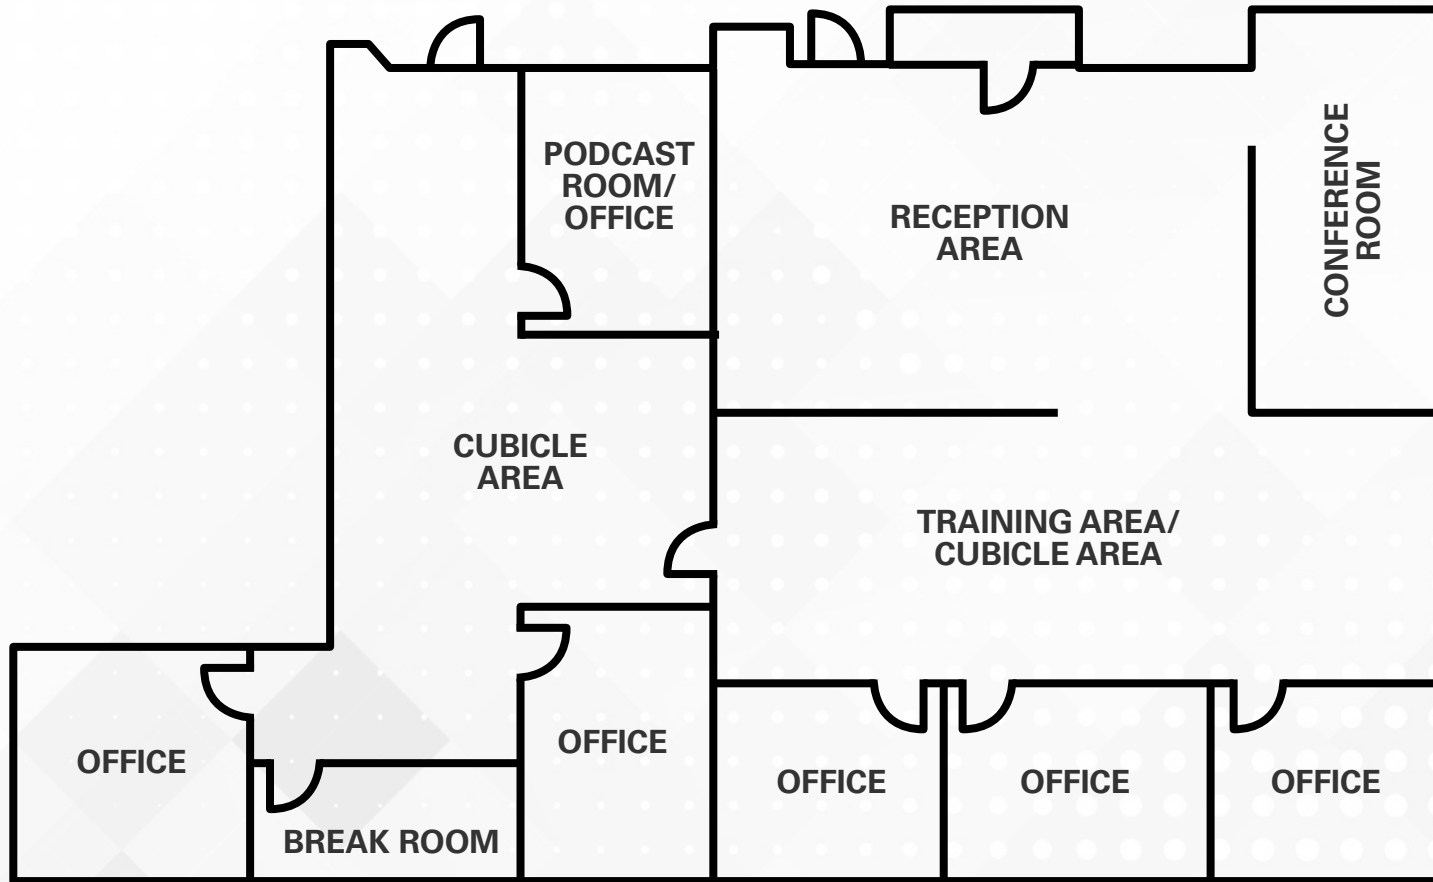

FLOOR PLAN

NEWMARK

BRIEONA PAPPAS
bpappas@newmarkmw.com
direct 801.556.5377
[View Profile](#)

Not to Scale

**FULL SERVICE
COMMERCIAL REAL ESTATE**
312 East South Temple
Salt Lake City, Utah 84111
Office 801.456.8800
www.newmarkmw.com