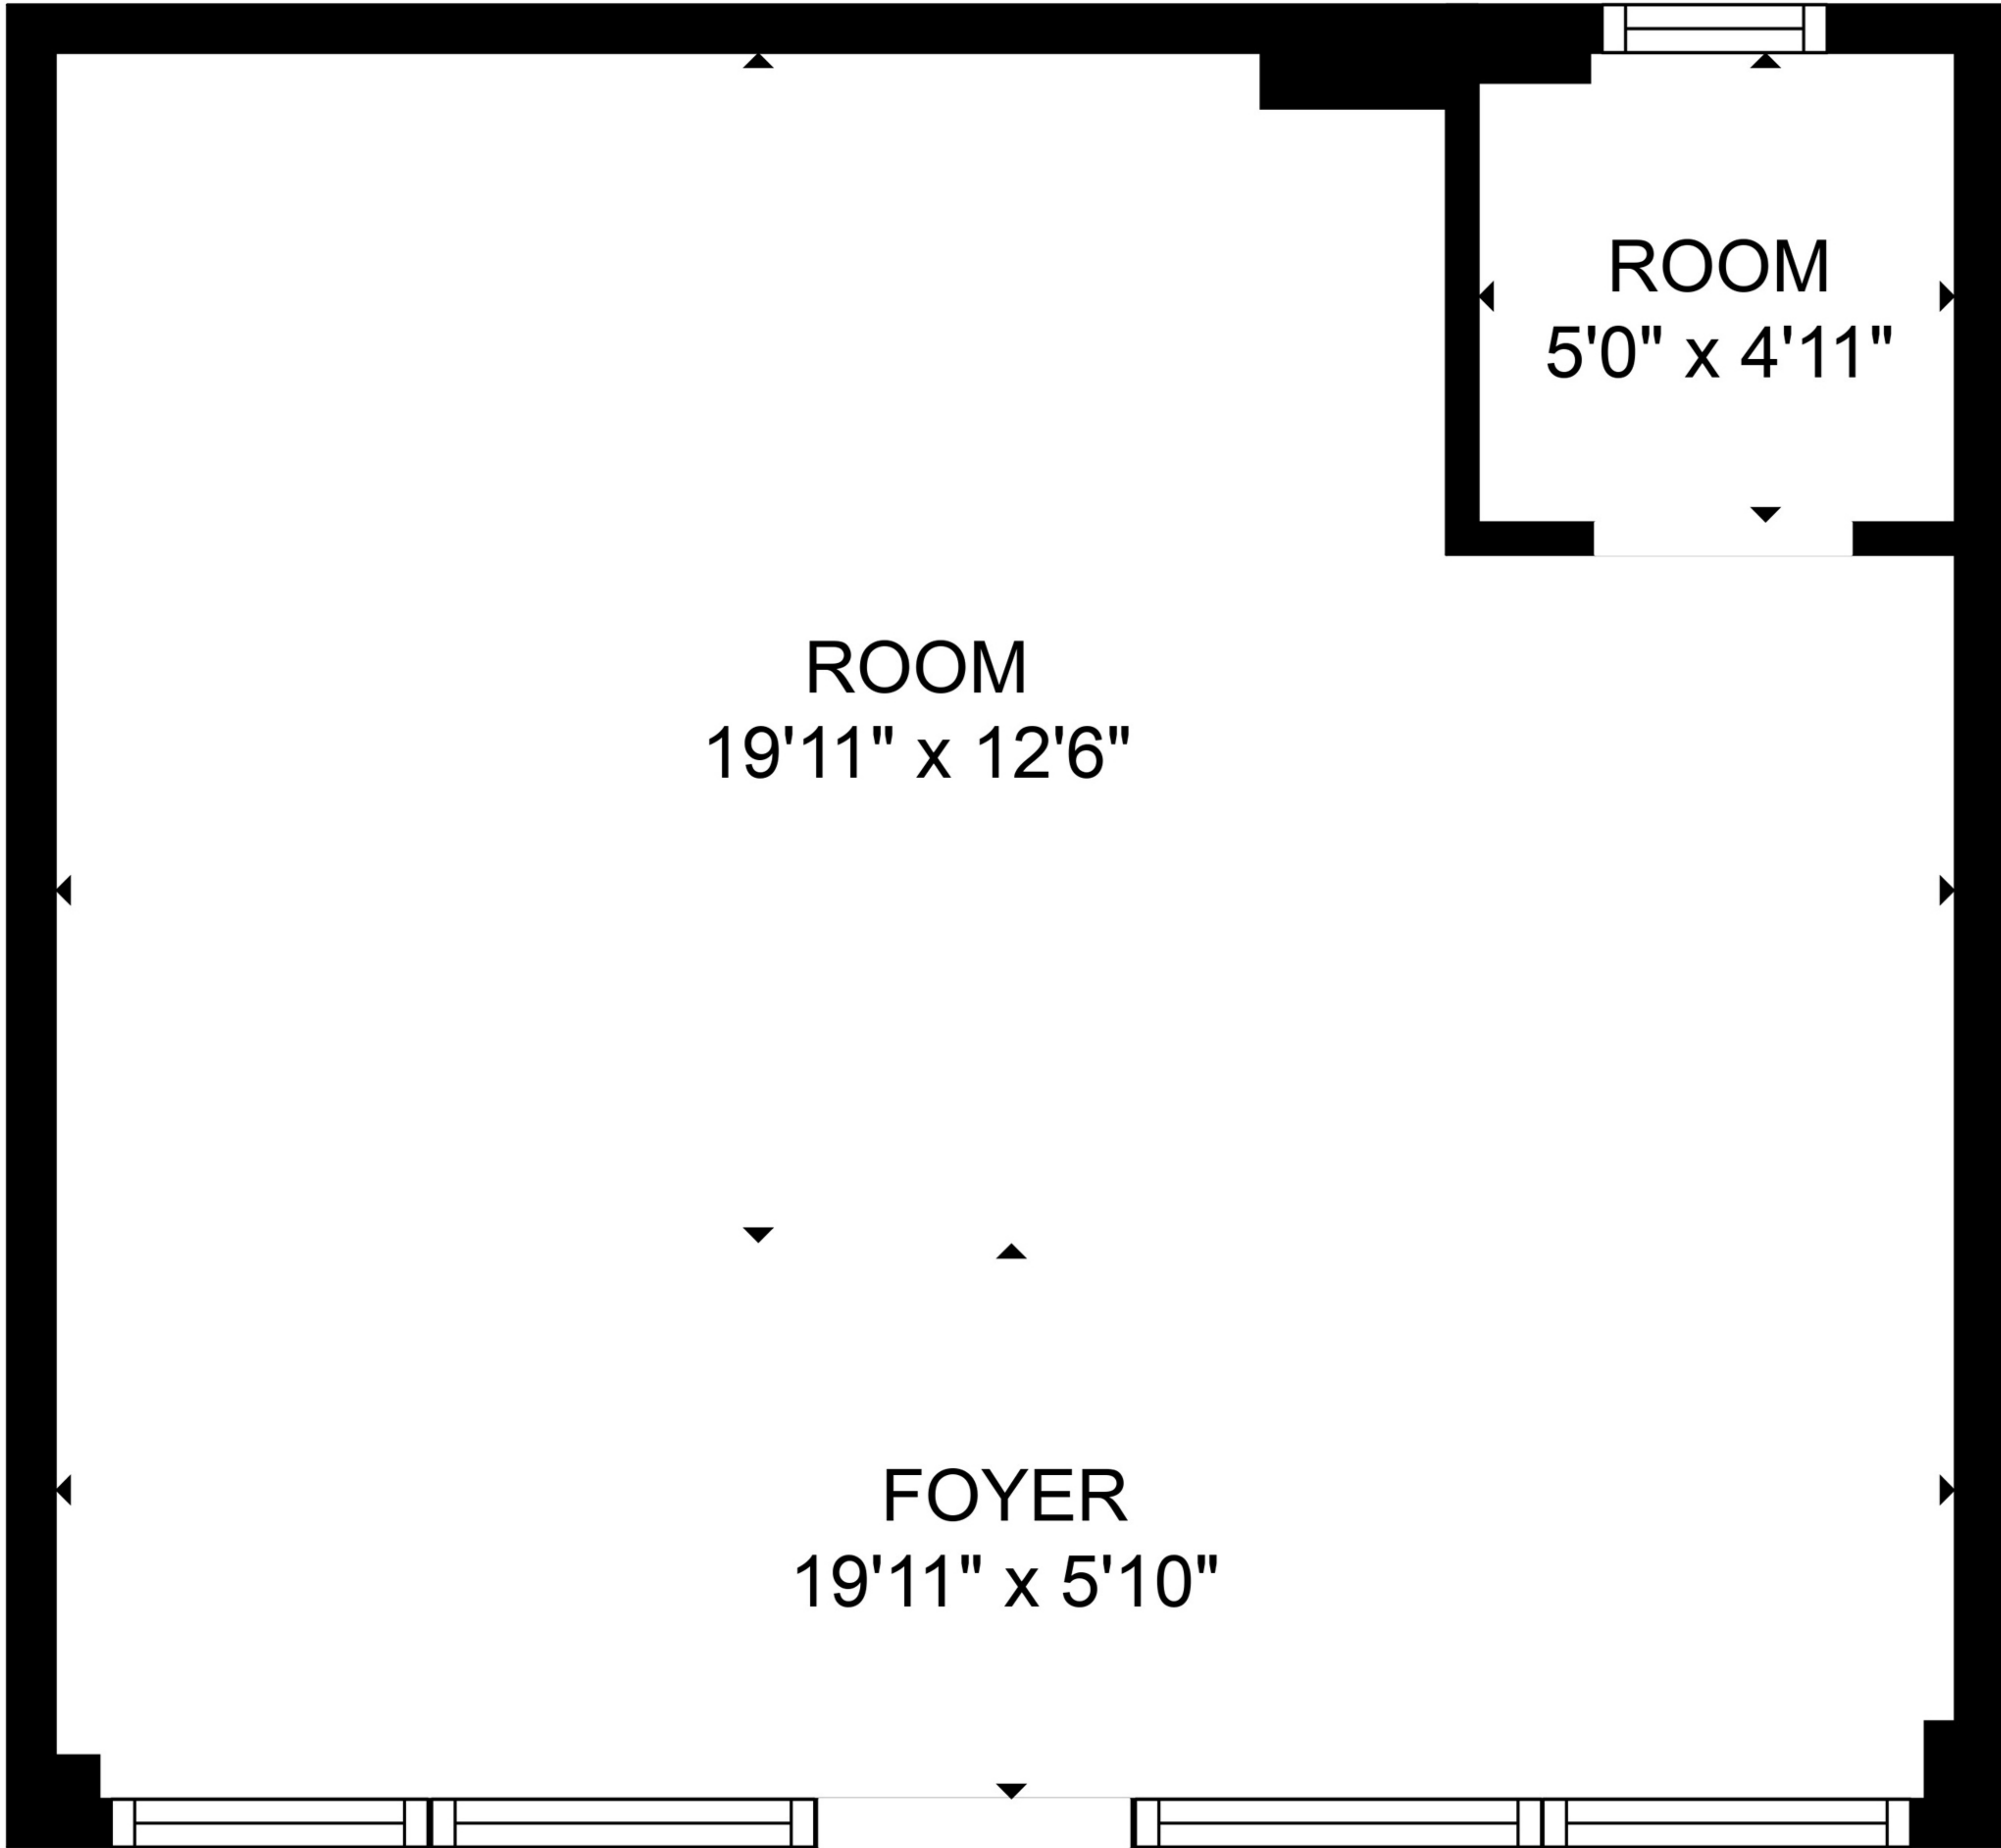

215 Rogers Avenue

GROSS INTERNAL AREA
366 sq. ft.