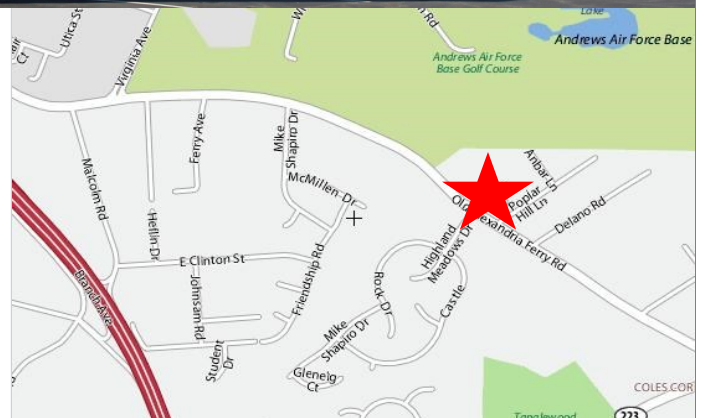

CHART BUILDING

7469-7475 Old Alexandria Ferry Road
Clinton, MD 20735

- ◆ 1,920 SF Available Office Space
- ◆ Easy access to I-495, I-95, MD-4 & MD-5
- ◆ Blocks away from Andrew's Air Force Base & Malcolm Glow Medical Center
- ◆ Free surface parking
- ◆ Flexible Lease Terms