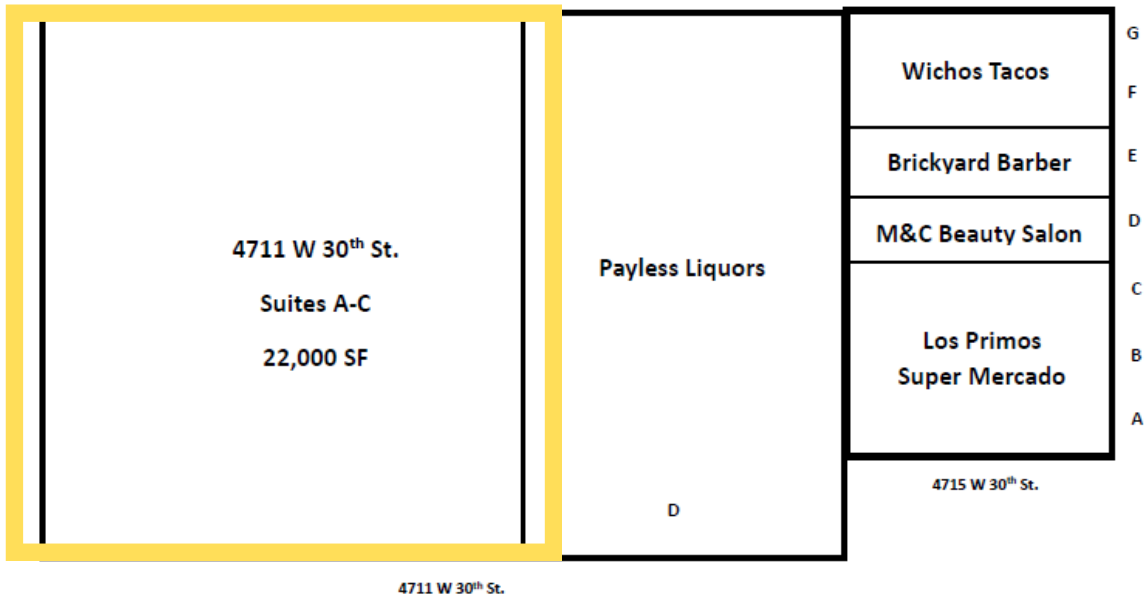

# Georgetown Shoppes : 56,870 SF

4711 W 30th Street, Indianapolis, IN 46222

Georgetown Rd

4701-4703 W 30<sup>th</sup> St.

**Georgetown Square  
Shopping Center**  
56,870 SF

4697 W 30<sup>th</sup> St.

4717 W 30<sup>th</sup> St.

30<sup>th</sup> Street