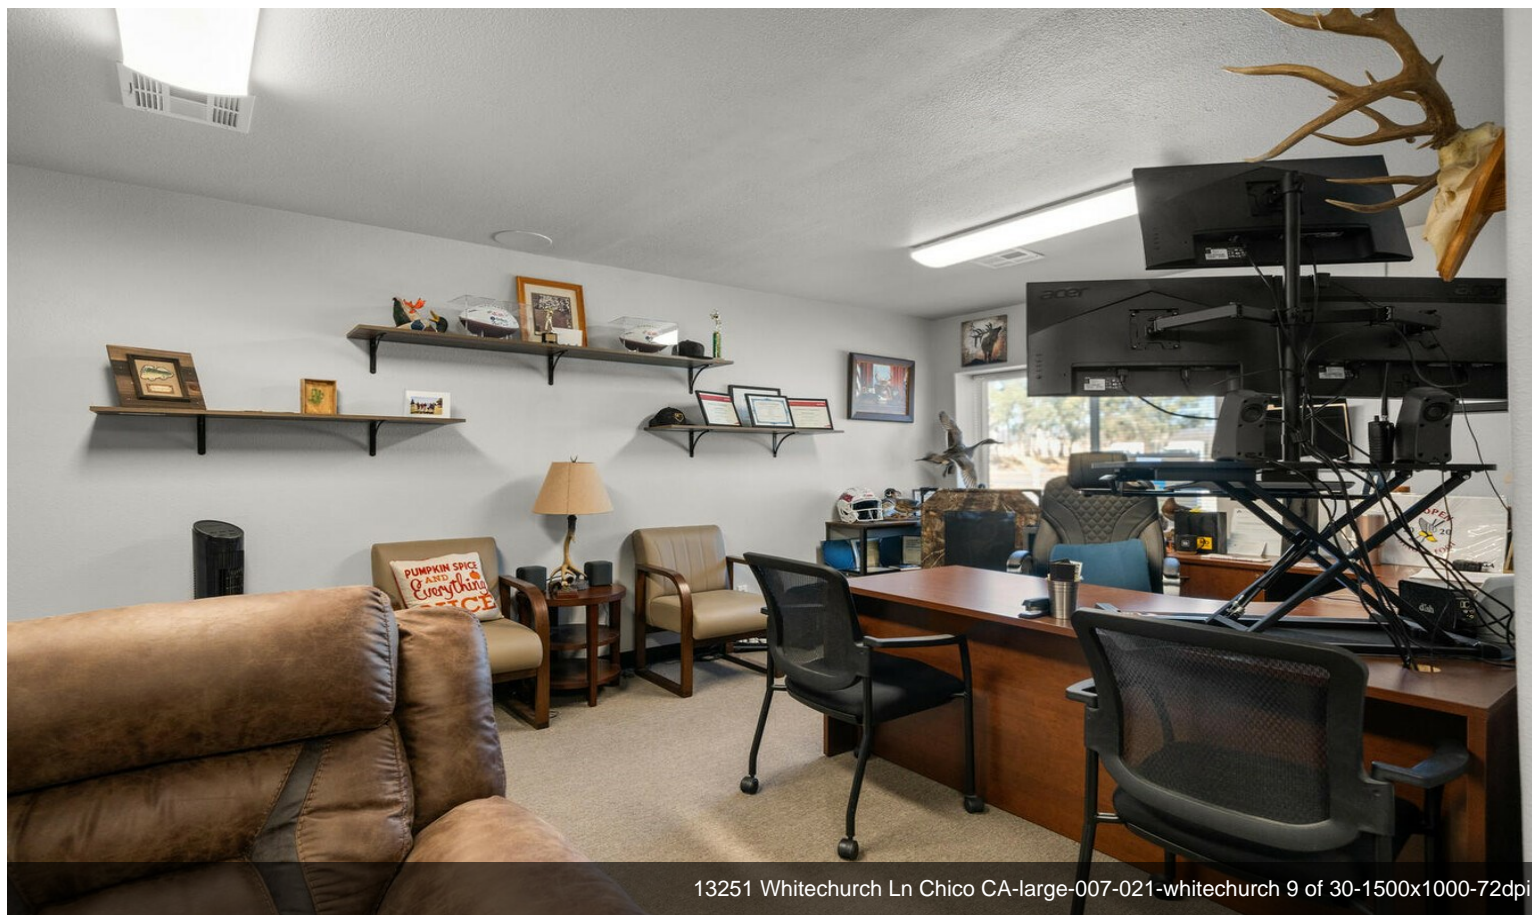

Property Photos

13251 Whitechurch Ln Chico CA-large-007-021-whitechurch 9 of 30-1500x1000-72dpi