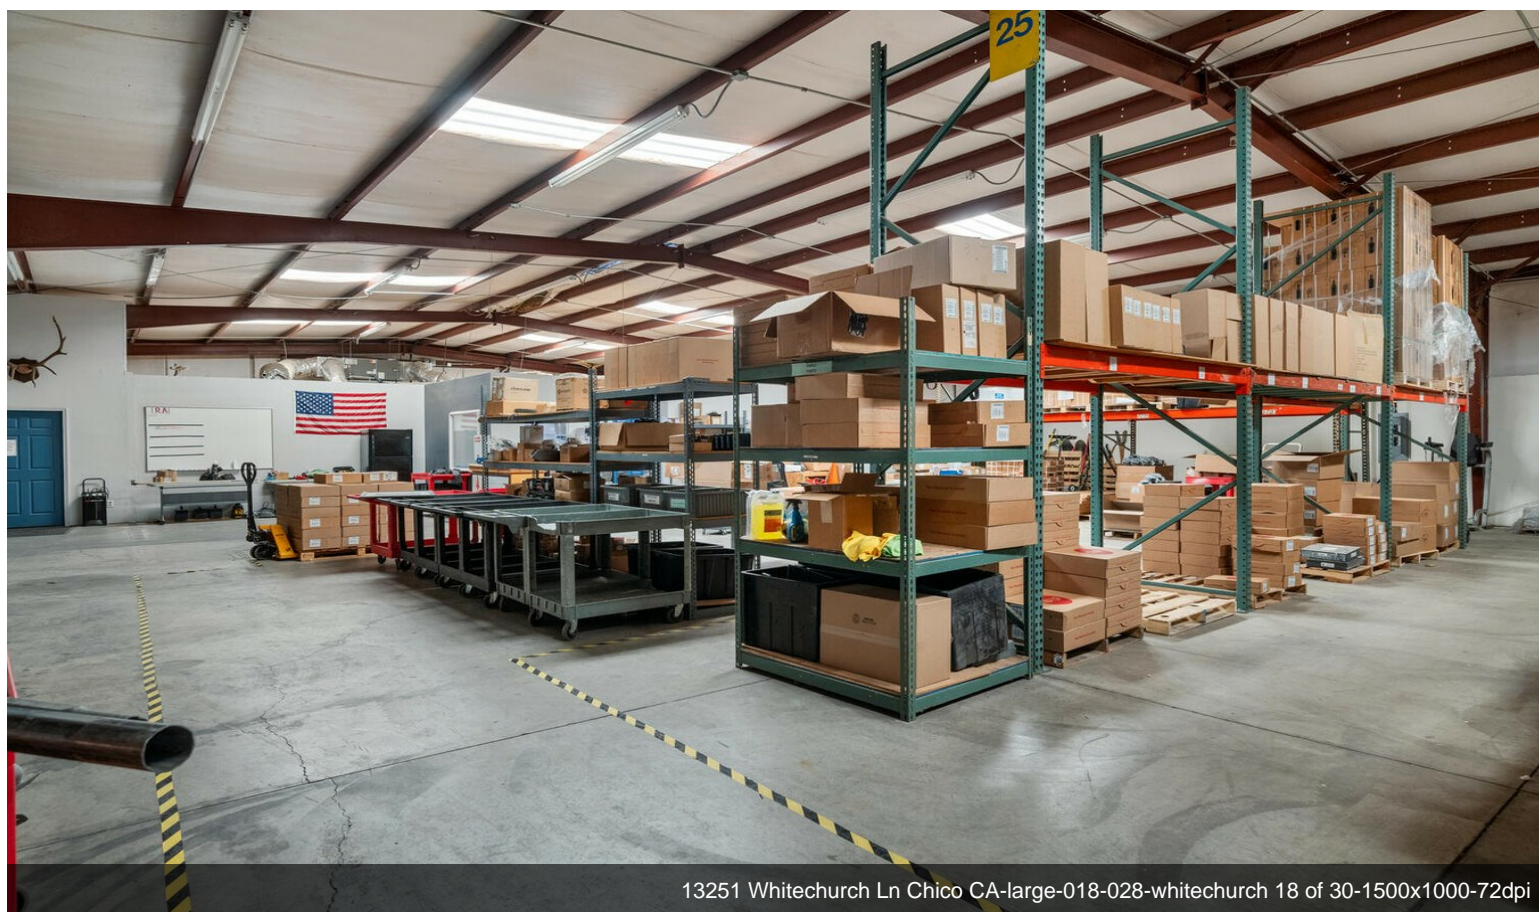

13251 Whitechurch Ln Chico CA-large-018-028-whitechurch 18 of 30-1500x1000-72dpi