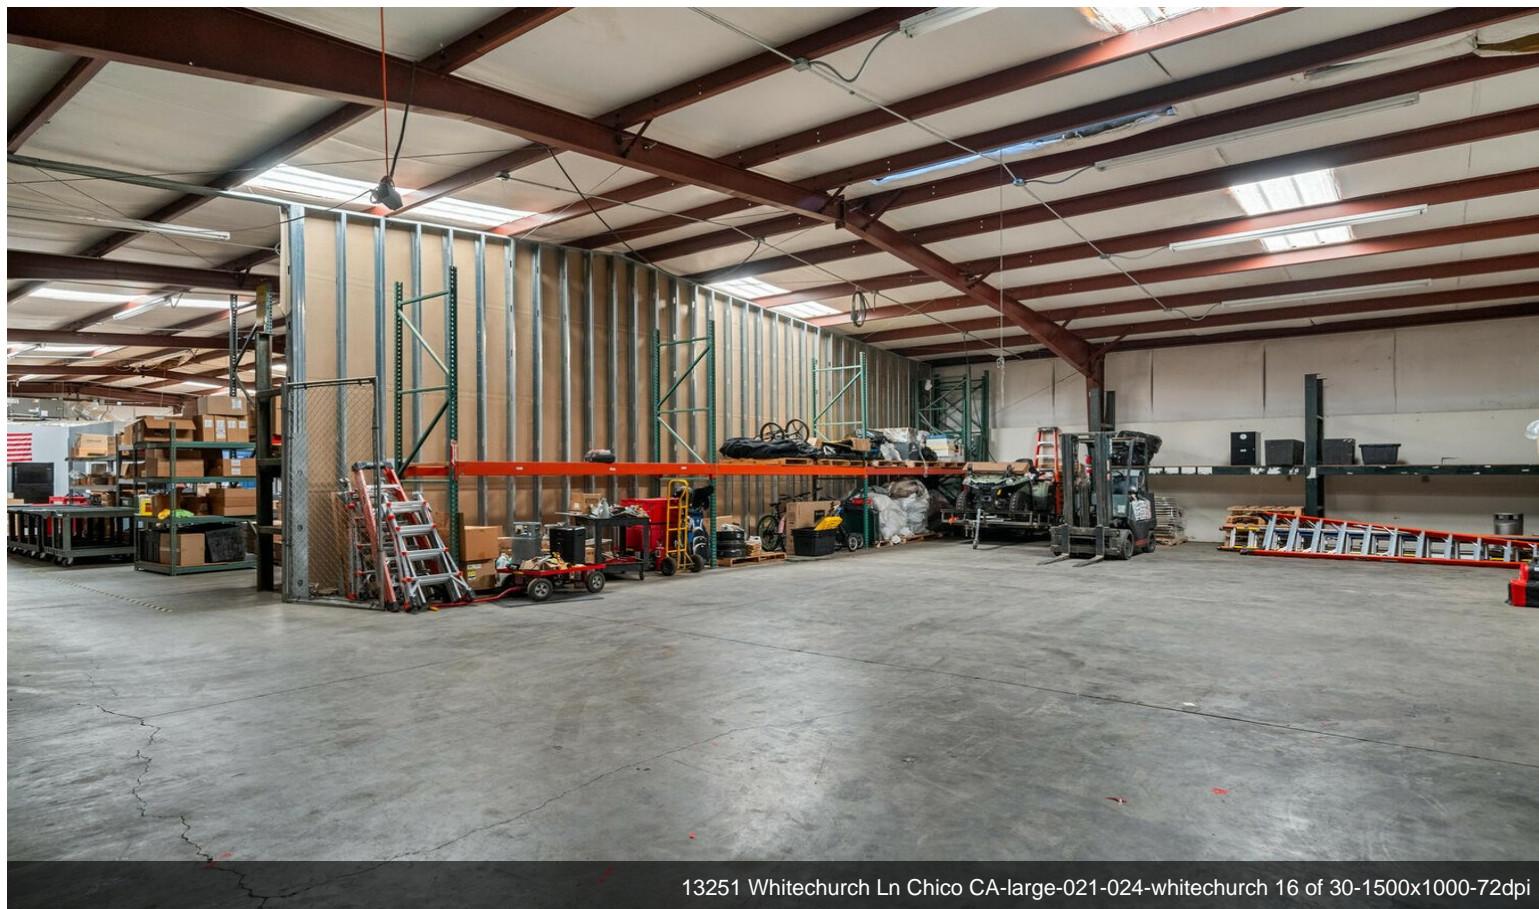

13251 Whitechurch Ln Chico CA-large-021-024-whitechurch 16 of 30-1500x1000-72dpi