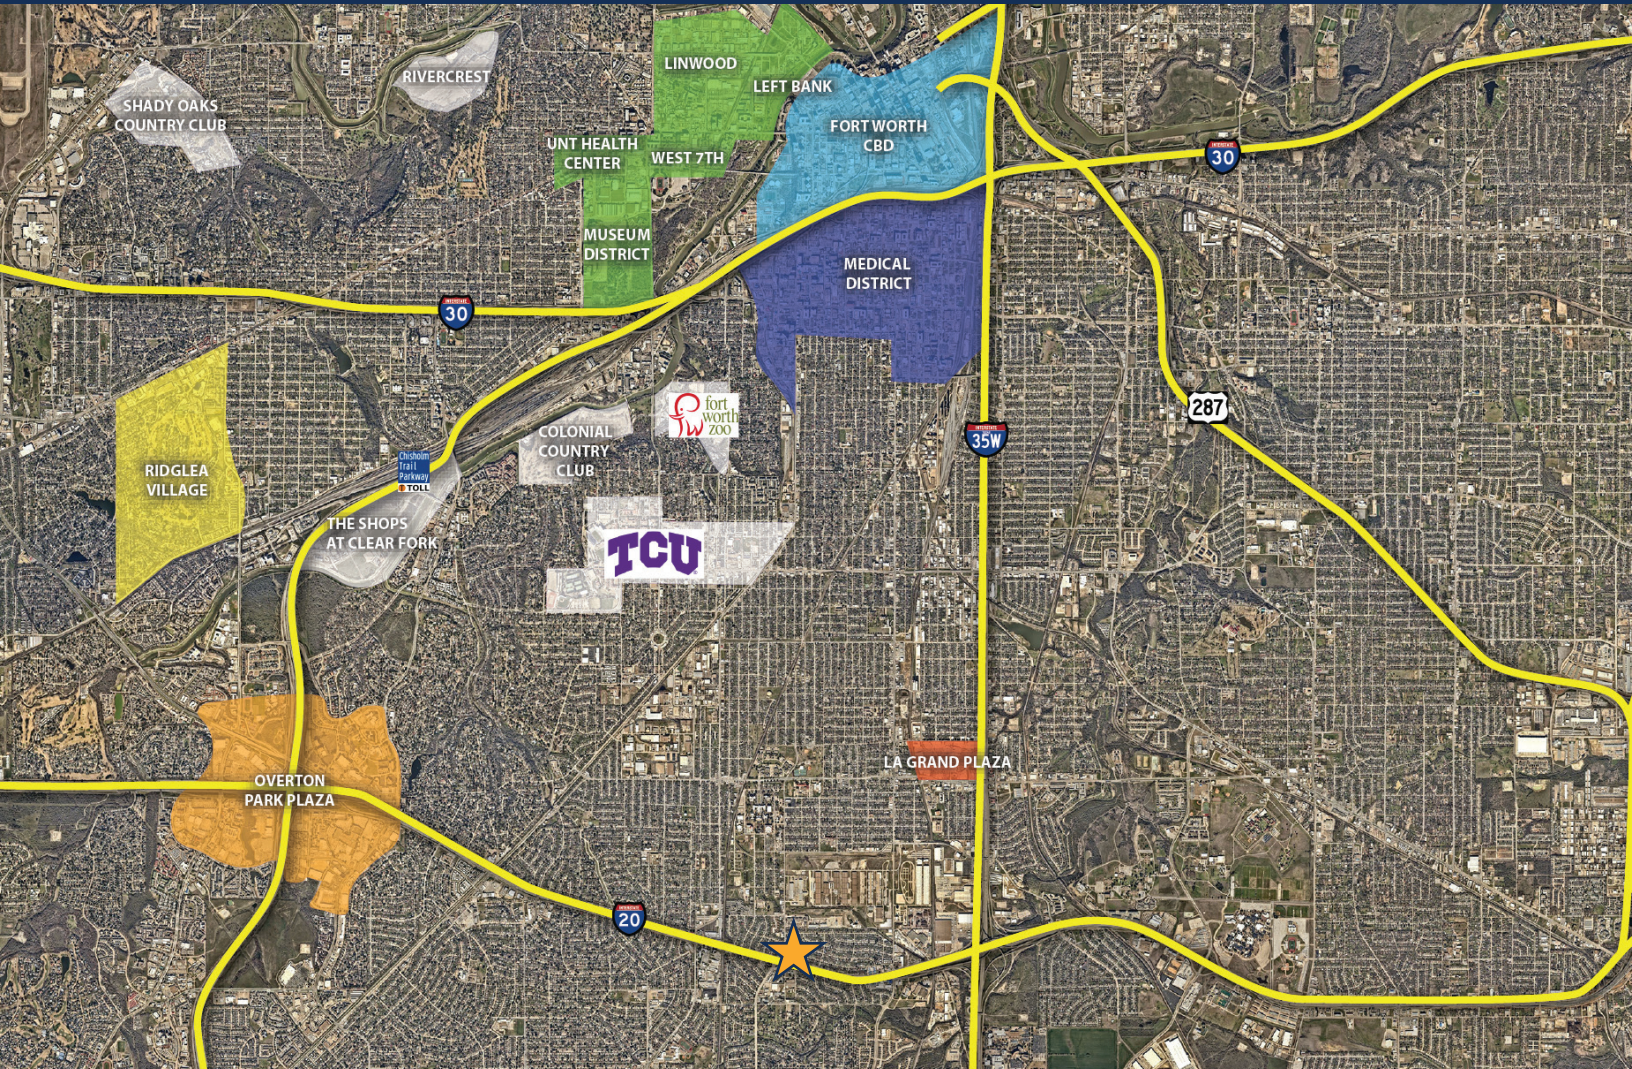

1600 CALIFORNIA PARKWAY N.

FORT WORTH, TEXAS 76115

AMENITY MAP

Dollar Tree
El Fenix
Fuzzy's Taco Shop
McDonalds
Sprouts
Tom Thumb

Bank of Texas
Cheesecake Factory
Courtyard Marriott
Dominos
Hampton Inn & Suites
Hilton
Holiday Inn Express
Mi Cocina
Omni Hotel
Sheraton
Taco Bell
Texas De Brazil

Cava
Chick-Fil-A
Chipotle
Chuy's
Glorias
Hopdoddy
In-N-Out
Jimmy Johns
McDonalds
Office Depot
Petsmart
Starbucks
Subway
Target
Tom Thumb
Wells Fargo
Wendys
Velvet Taco

Chili's Grill and Bar
Mexican Inn Café
Torchy's Tacos
Rosa's Café & Tortilla Factory
Abuelo's Mexican
Cousin's Barbecue
Lowe's
Target
Home Depot
Main Event Fort Worth South
Hawaiian Bros Island Grill
Sonic Drive-in
Costco
In-N-Out Burger
Hulen Mall
Texas Roadhouse
Best Buy
La Madeleine French Bakery

Cane Rosso
Chipotle
Jack In The Box
McDonalds
Starbucks
Torchy's Tacos

Burlington
Chase Bank
Dollar Tree
Fiesta Mart
IHOP
Ross Dress for Less
T-Mobile

CONTACTS

Vic Meyer
817.710.1113
vmeyer@holtlunsford.com

Carter Sells
817.632.6153
csells@holtlunsford.com

William Wilson
817.284.5555
wwilson@holtlunsford.com