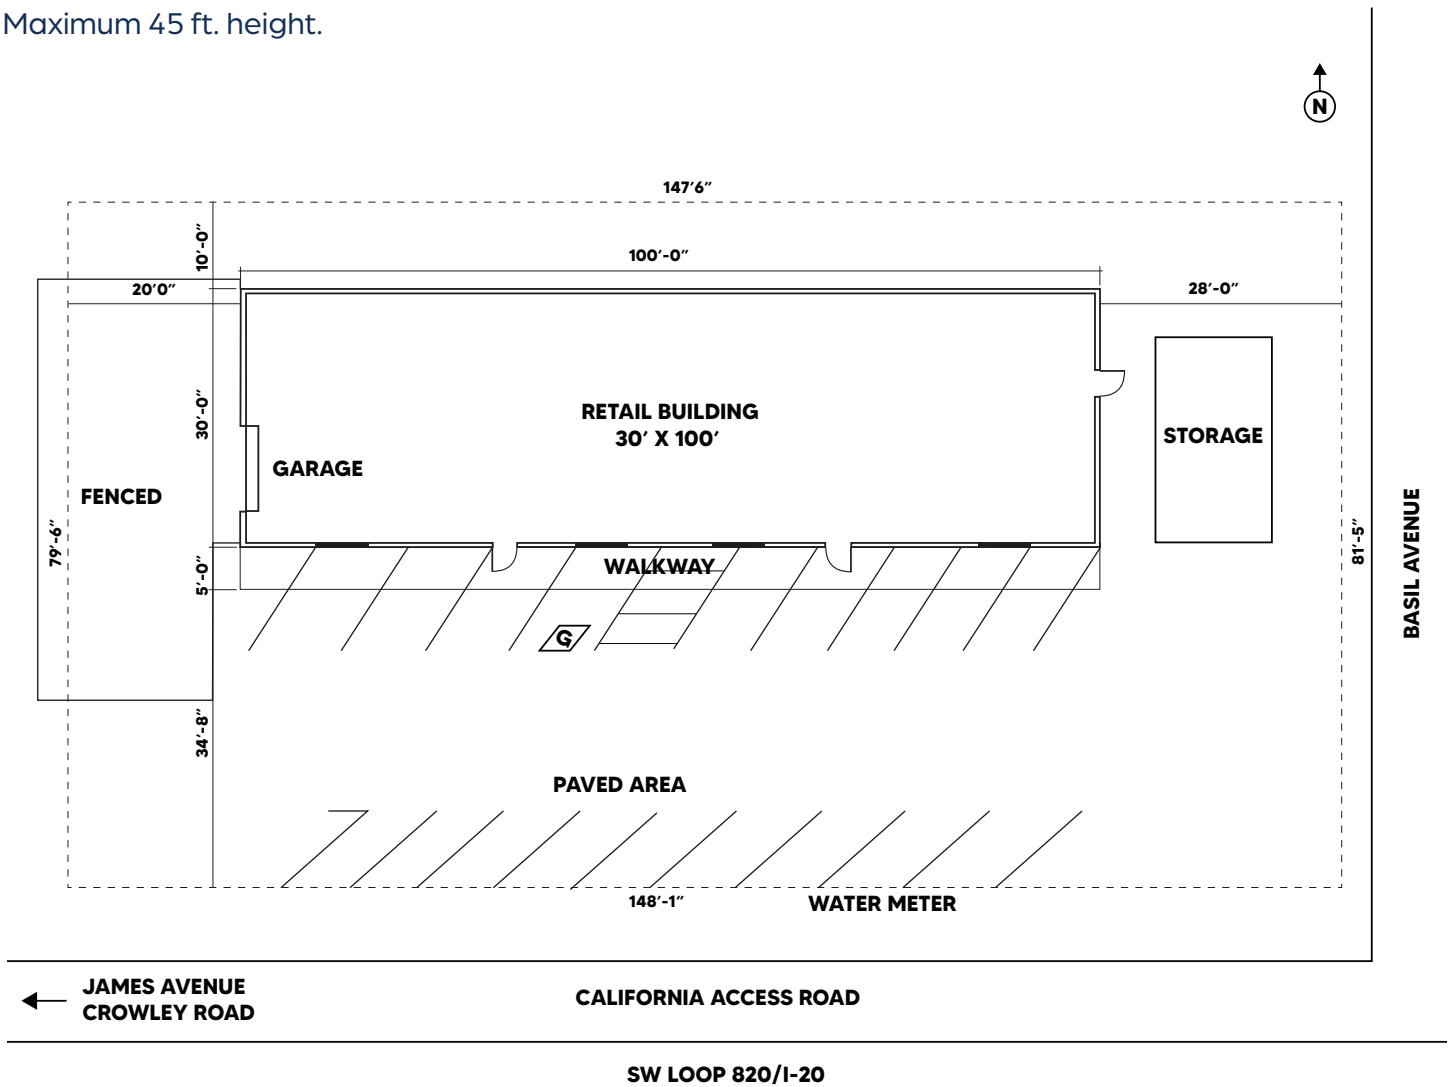

For Sale Or Lease

SITE PLAN

1600 CALIFORNIA PARKWAY N.

FORT WORTH, TEXAS 76115

"E" NEIGHBORHOOD COMMERCIAL

All uses permitted in "ER", plus retail sales, banks, restaurants, gasoline sales, bakeries, and alcohol sales for off premise consumption and as part of food service. Maximum 45 ft. height.

FORT WORTH, TEXAS 76115

6,762 VEHICLES

PASSING SW LOOP 820 DAILY

BUILDING HIGHLIGHTS

- Two existing pilon signs
- Grade level door with secured parking fence.
- Parking Ratio (10.00/1,000 SF)

CONTACTS

Vic Meyer
817.710.1113
vmeyer@holtlunsford.com