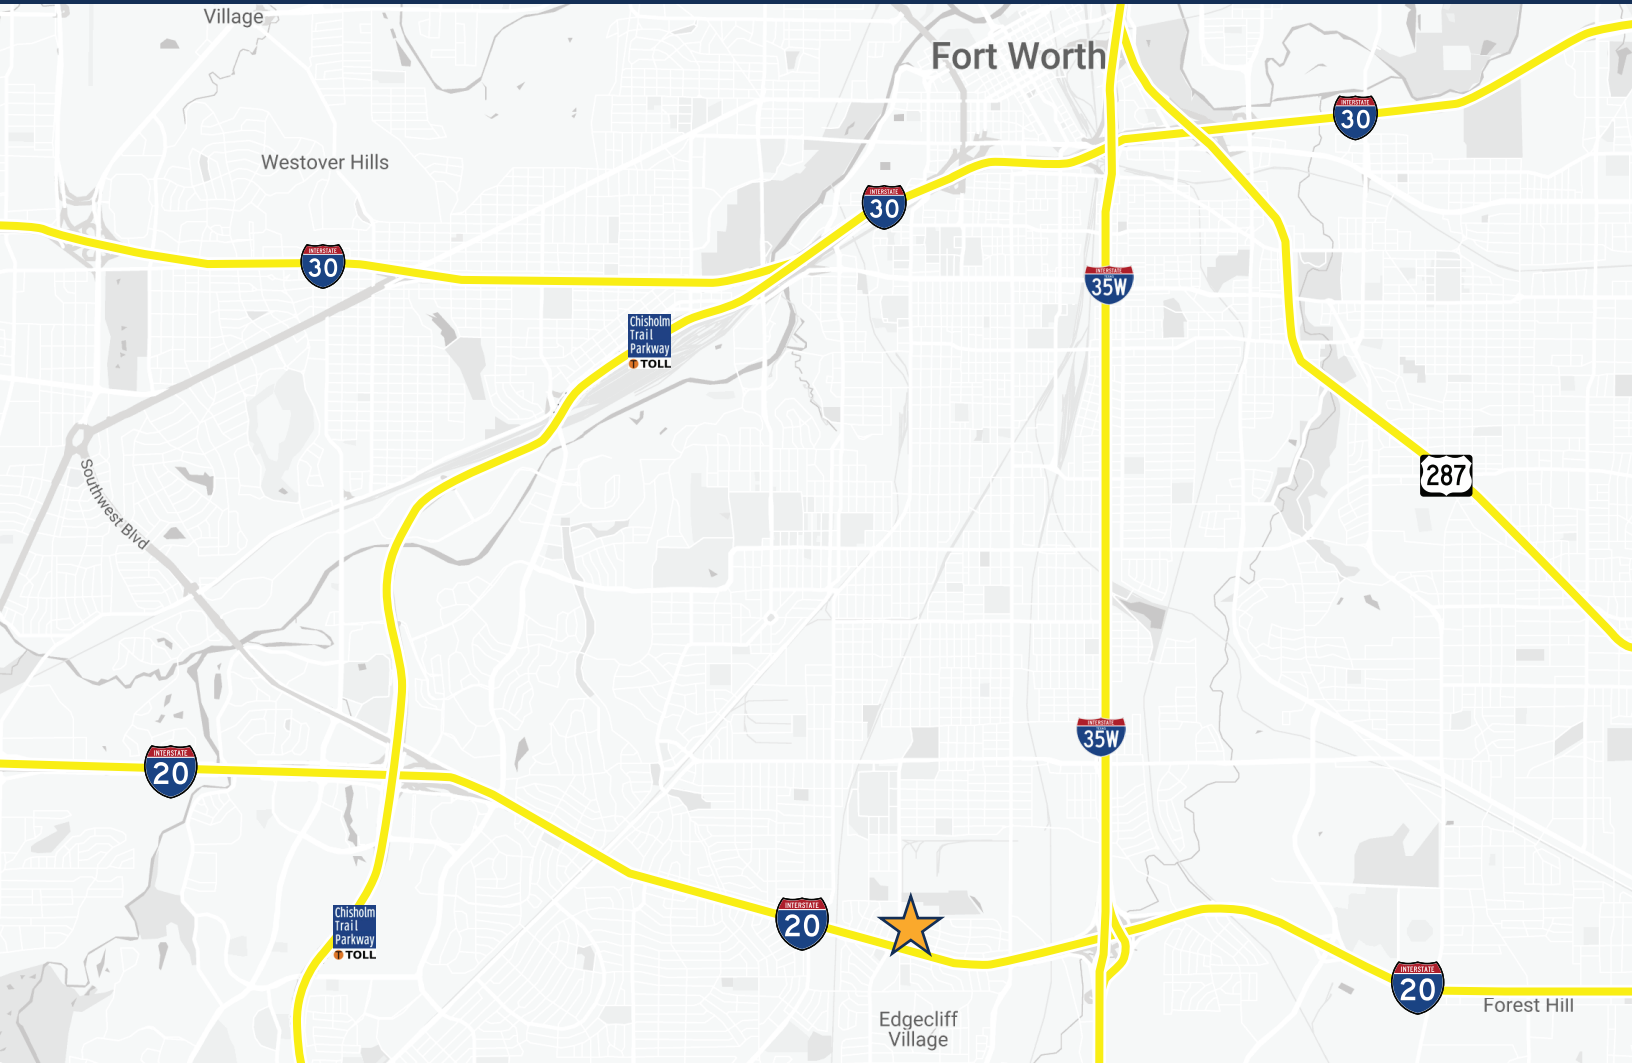

FORT WORTH, TEXAS 76115

6,762 VEHICLES

PASSING SW LOOP 820 DAILY

BUILDING HIGHLIGHTS

- Two existing pilon signs
- Grade level door with secured parking fence.
- Parking Ratio (10.00/1,000 SF)

CONTACTS

Vic Meyer
817.710.1113
vmeyer@holtlunsford.com