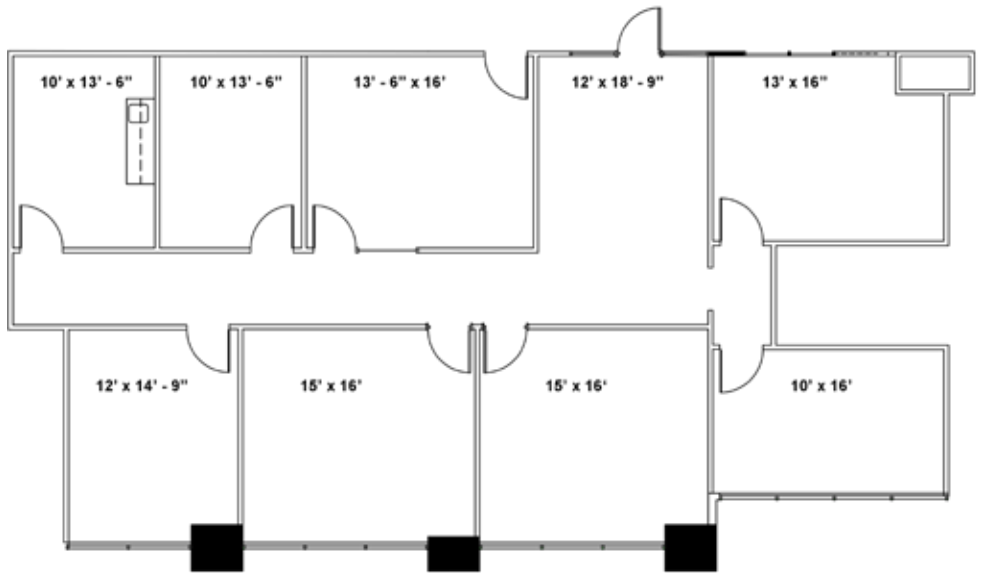

480 North Belt - Suite 300

480 North Sam Houston Parkway, Houston, TX 77060

www.oakleafmgmt.com

Suite 300 Amenities:

- 2,421 SF NRA
- Excellent location with direct access to George Bush Intercontinental Airport, Beltway 8 and I-45
- Six (6) large offices
- Reception area
- Conference room
- Kitchen/break room
- Located near elevator, restrooms and stairs