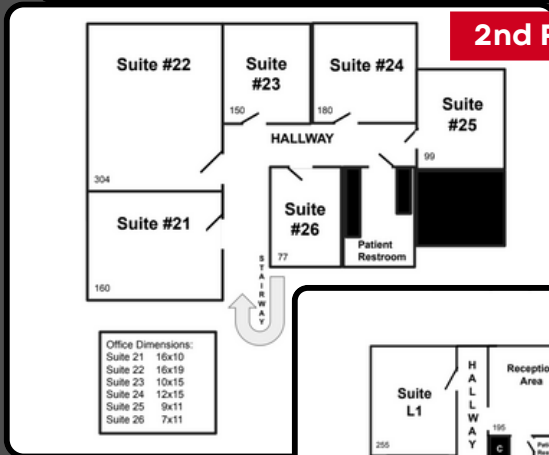

Great for Mental Health Providers

OFFICE SUITES FOR LEASE

**106 Wellington Place
Cincinnati, OH 45219**

Lower Level

- ✓ Receptionist Included
- ✓ Flexible Office Solutions
- ✓ All-Inclusive Rent
- ✓ Professional Co-Tenants
- ✓ Single and Multi Office Suites
- ✓ Off-Street Parking on Adjoining Lot