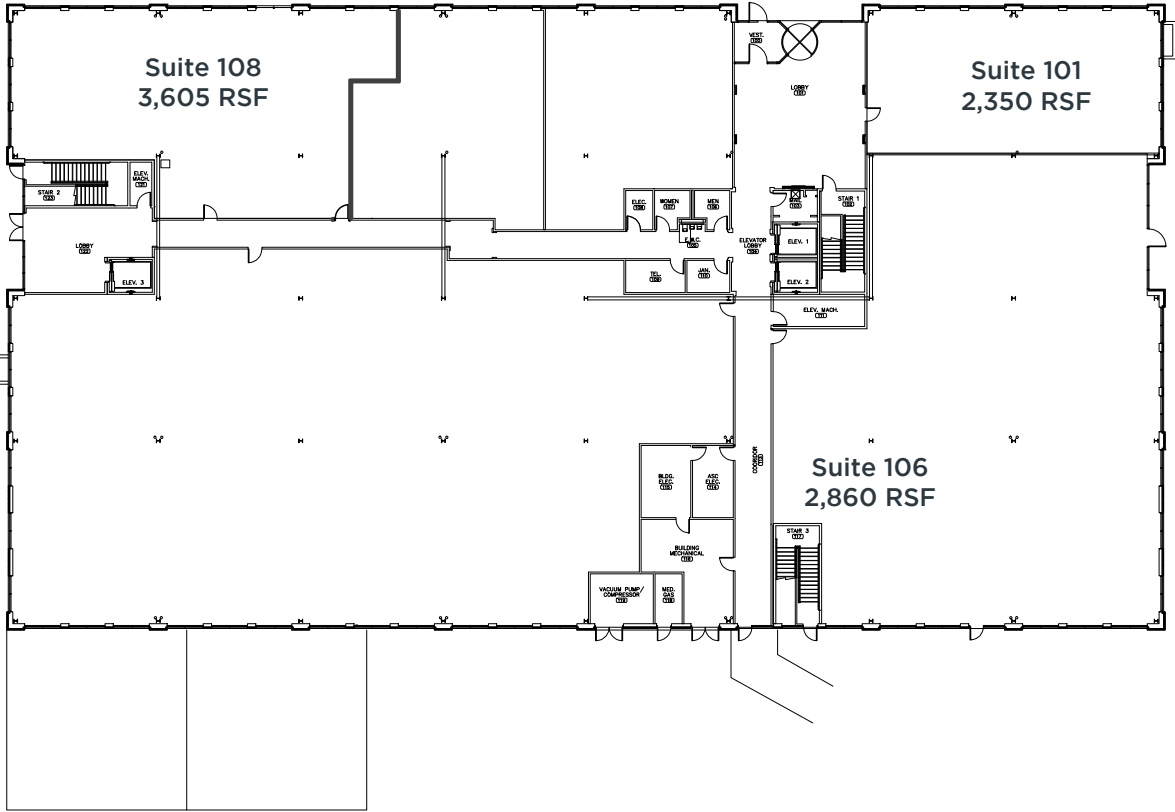

301 Seton Parkway
Round Rock, Texas

FIRST FLOOR SPACE AVAILABLE

Suite Plan

For Leasing Information Contact: **Jinny Saad**
Leasing Manager
512.454.3646
jinny.saad@lillibridge.com

FOR MORE INFORMATION VISIT **LILLIBRIDGE.COM**